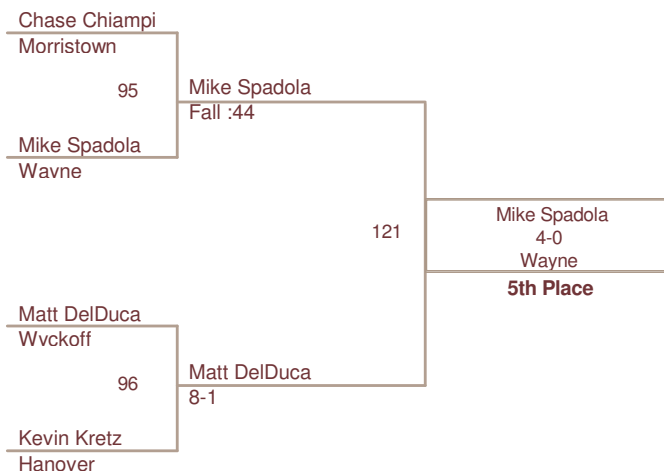

Plc	Points	Team
1	250.5	MHR
2	223.0	Wayne
3	212.0	Clifton
4	205.0	Hasbrouck Heights
5	178.0	West Milford
6	132.0	Morristown
7	105.0	Wyckoff
8	100.0	Hanover
9	46.0	Pompton Lakes

50 Lbs

65 Lbs

75 Lbs

85 Lbs

90 Lbs

95 Lbs

100 Lbs

105 Lbs

112 Lbs

119 Lbs

126 Lbs

135 Lbs

145 Lbs

275 Lbs

BYE
BYE
5th Place