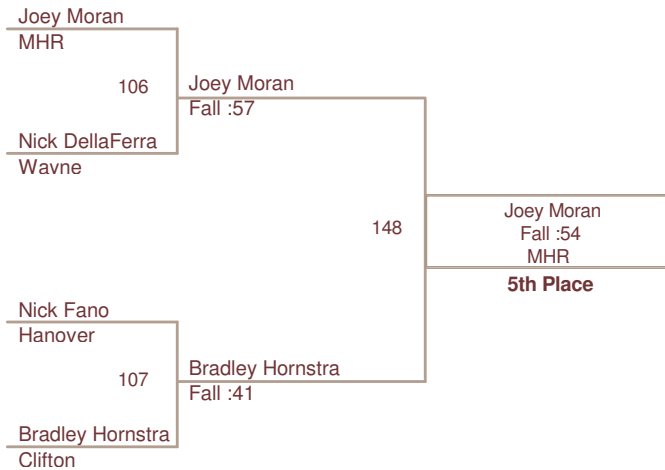

Plc	Points	Team
1	250.5	MHR
2	223.0	Wayne
3	212.0	Clifton
4	205.0	Hasbrouck Heights
5	178.0	West Milford
6	132.0	Morristown
7	105.0	Wyckoff
8	100.0	Hanover
9	46.0	Pompton Lakes

50 Lbs

65 Lbs

75 Lbs

85 Lbs

90 Lbs

95 Lbs

100 Lbs

105 Lbs

112 Lbs

119 Lbs

126 Lbs

135 Lbs

145 Lbs

275 Lbs

BYE
BYE
5th Place