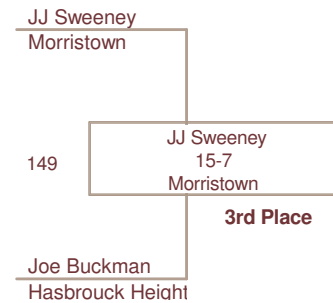

Plc	Points	Team
1	250.5	MHR
2	223.0	Wayne
3	212.0	Clifton
4	205.0	Hasbrouck Heights
5	178.0	West Milford
6	132.0	Morristown
7	105.0	Wyckoff
8	100.0	Hanover
9	46.0	Pompton Lakes

50 Lbs

65 Lbs

75 Lbs

85 Lbs

90 Lbs

95 Lbs

100 Lbs

105 Lbs

112 Lbs

119 Lbs

126 Lbs

135 Lbs

145 Lbs

275 Lbs

BYE
BYE
5th Place