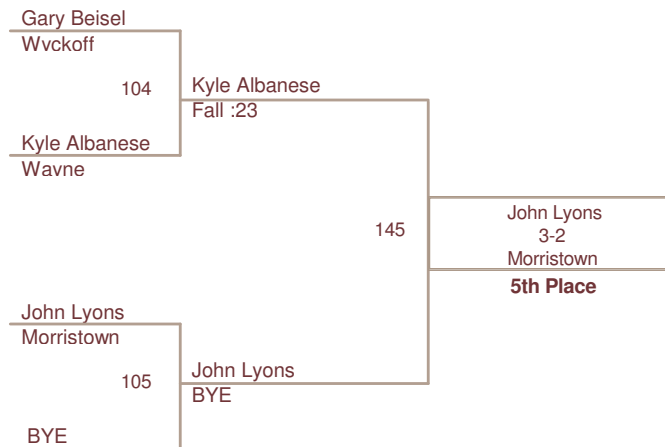

Plc	Points	Team
1	250.5	MHR
2	223.0	Wayne
3	212.0	Clifton
4	205.0	Hasbrouck Heights
5	178.0	West Milford
6	132.0	Morristown
7	105.0	Wyckoff
8	100.0	Hanover
9	46.0	Pompton Lakes

50 Lbs

65 Lbs

75 Lbs

85 Lbs

90 Lbs

95 Lbs

100 Lbs

105 Lbs

112 Lbs

119 Lbs

126 Lbs

135 Lbs

145 Lbs

275 Lbs

BYE
BYE
5th Place