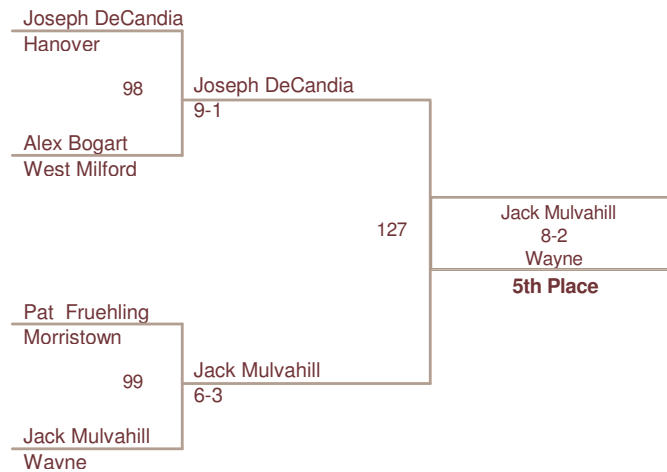

Plc	Points	Team
1	250.5	MHR
2	223.0	Wayne
3	212.0	Clifton
4	205.0	Hasbrouck Heights
5	178.0	West Milford
6	132.0	Morristown
7	105.0	Wyckoff
8	100.0	Hanover
9	46.0	Pompton Lakes

50 Lbs

65 Lbs

75 Lbs

85 Lbs

90 Lbs

95 Lbs

100 Lbs

105 Lbs

112 Lbs

119 Lbs

126 Lbs

135 Lbs

145 Lbs

275 Lbs

BYE
BYE
5th Place