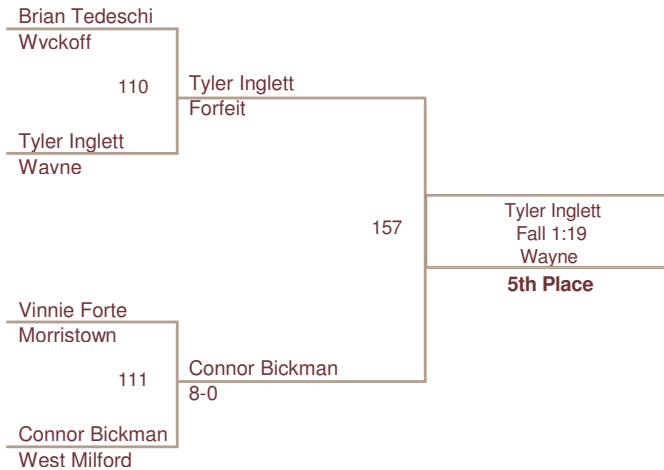

Plc	Points	Team
1	250.5	MHR
2	223.0	Wayne
3	212.0	Clifton
4	205.0	Hasbrouck Heights
5	178.0	West Milford
6	132.0	Morristown
7	105.0	Wyckoff
8	100.0	Hanover
9	46.0	Pompton Lakes

50 Lbs

65 Lbs

75 Lbs

85 Lbs

90 Lbs

95 Lbs

100 Lbs

105 Lbs

112 Lbs

119 Lbs

126 Lbs

135 Lbs

145 Lbs

275 Lbs

BYE
BYE
5th Place