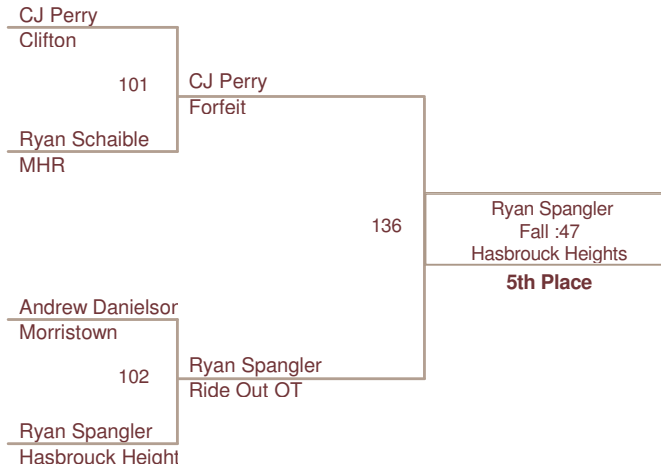

Plc	Points	Team
1	250.5	MHR
2	223.0	Wayne
3	212.0	Clifton
4	205.0	Hasbrouck Heights
5	178.0	West Milford
6	132.0	Morristown
7	105.0	Wyckoff
8	100.0	Hanover
9	46.0	Pompton Lakes

50 Lbs

65 Lbs

75 Lbs

85 Lbs

90 Lbs

95 Lbs

100 Lbs

105 Lbs

112 Lbs

119 Lbs

126 Lbs

135 Lbs

145 Lbs

275 Lbs

BYE
BYE
5th Place