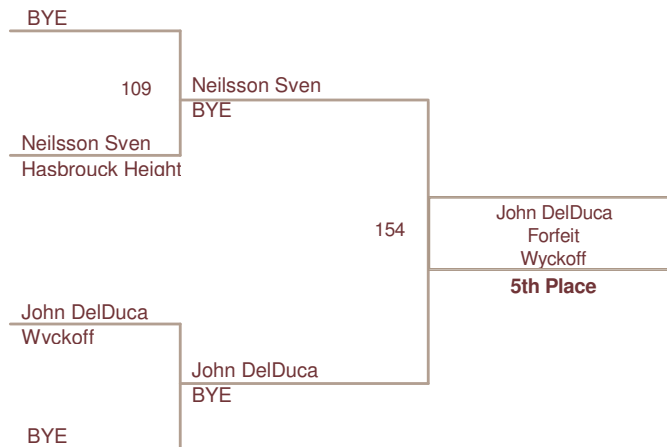

Plc	Points	Team
1	250.5	MHR
2	223.0	Wayne
3	212.0	Clifton
4	205.0	Hasbrouck Heights
5	178.0	West Milford
6	132.0	Morristown
7	105.0	Wyckoff
8	100.0	Hanover
9	46.0	Pompton Lakes

50 Lbs

65 Lbs

75 Lbs

85 Lbs

90 Lbs

95 Lbs

100 Lbs

105 Lbs

112 Lbs

119 Lbs

126 Lbs

135 Lbs

145 Lbs

275 Lbs

BYE
BYE
5th Place