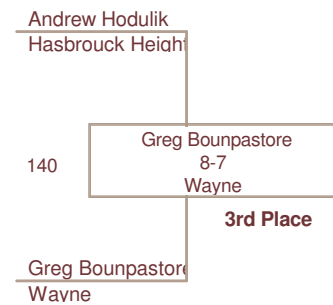

Plc	Points	Team
1	250.5	MHR
2	223.0	Wayne
3	212.0	Clifton
4	205.0	Hasbrouck Heights
5	178.0	West Milford
6	132.0	Morristown
7	105.0	Wyckoff
8	100.0	Hanover
9	46.0	Pompton Lakes

50 Lbs

65 Lbs

75 Lbs

85 Lbs

90 Lbs

95 Lbs

100 Lbs

105 Lbs

112 Lbs

119 Lbs

126 Lbs

135 Lbs

145 Lbs

275 Lbs

BYE
BYE
5th Place