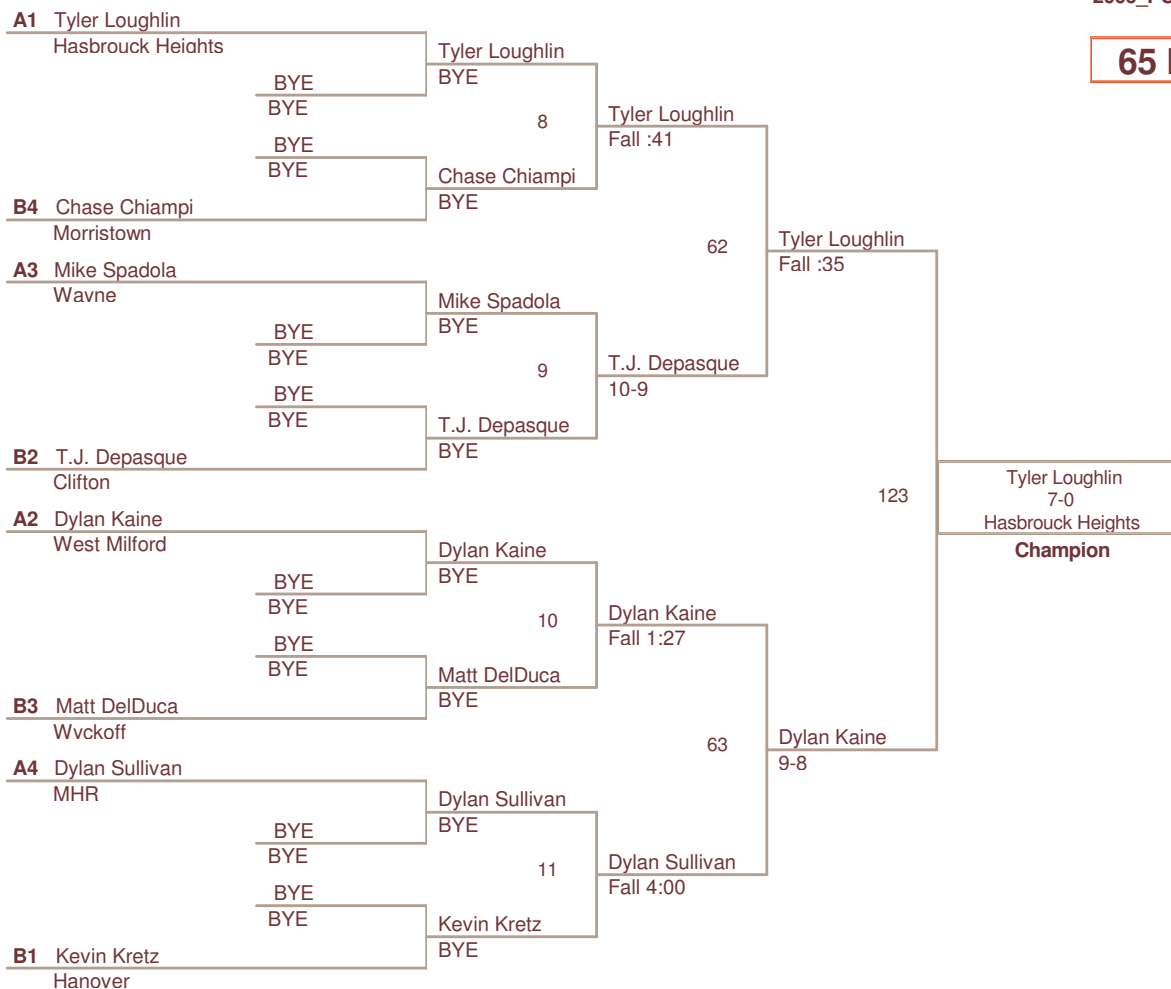

Plc	Points	Team
1	250.5	MHR
2	223.0	Wayne
3	212.0	Clifton
4	205.0	Hasbrouck Heights
5	178.0	West Milford
6	132.0	Morristown
7	105.0	Wyckoff
8	100.0	Hanover
9	46.0	Pompton Lakes

50 Lbs

65 Lbs

75 Lbs

85 Lbs

90 Lbs

95 Lbs

100 Lbs

105 Lbs

112 Lbs

119 Lbs

126 Lbs

135 Lbs

145 Lbs

275 Lbs

BYE
BYE
5th Place