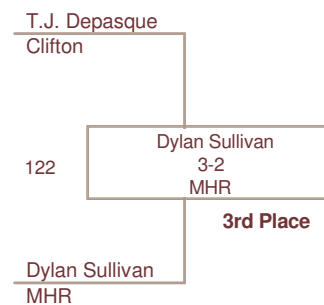

Plc	Points	Team
1	250.5	MHR
2	223.0	Wayne
3	212.0	Clifton
4	205.0	Hasbrouck Heights
5	178.0	West Milford
6	132.0	Morristown
7	105.0	Wyckoff
8	100.0	Hanover
9	46.0	Pompton Lakes

50 Lbs

65 Lbs

75 Lbs

85 Lbs

90 Lbs

95 Lbs

100 Lbs

105 Lbs

112 Lbs

119 Lbs

126 Lbs

135 Lbs

145 Lbs

275 Lbs

BYE
BYE
5th Place