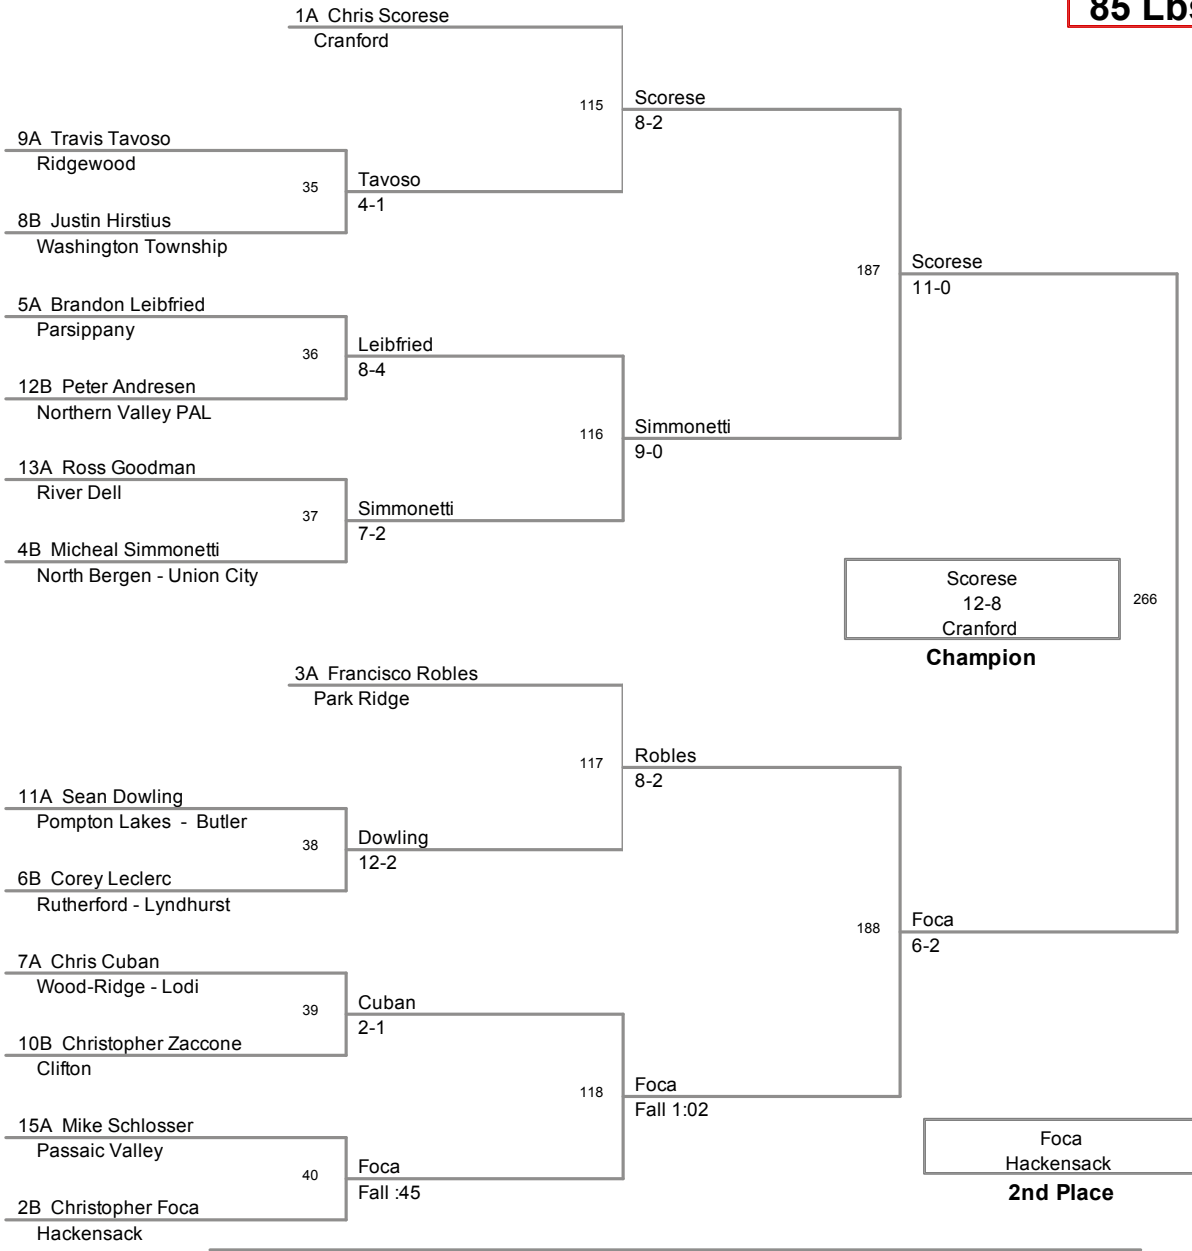

PCYWL Tournament
 PCYWL Tournamen Division

75 Lbs

PCYWL Tournament
 PCYWL Tournamen Division

80 Lbs

PCYWL Tournament
 PCYWL Tournamen Division

85 Lbs

PCYWL Tournament
 PCYWL Tournamen Division

90 Lbs