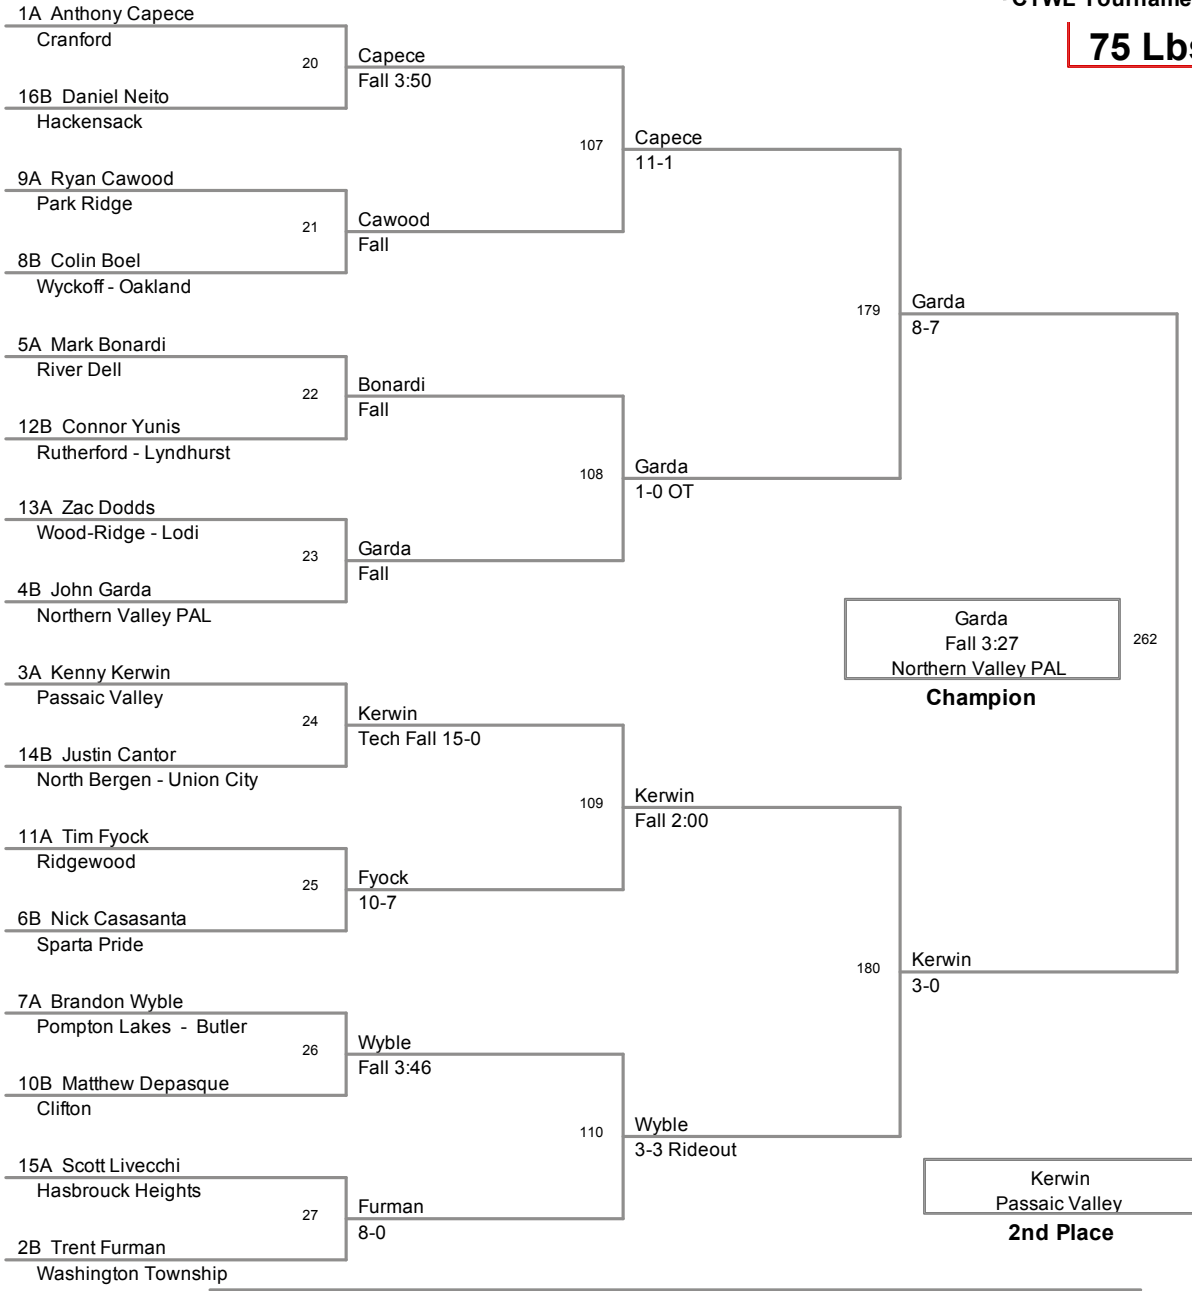

PCYWL Tournament
PCYWL Tournamen Division

75 Lbs