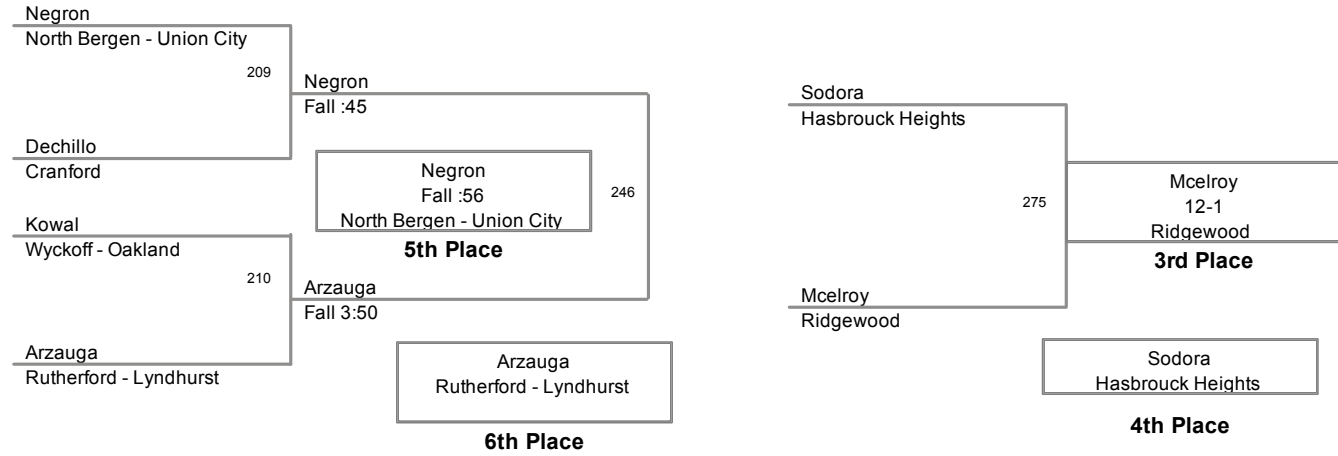

PCYWL Tournament
 PCYWL Tournamen Division

95 Lbs

PCYWL Tournament
PCYWL Tournamen Division

100 Lbs

PCYWL Tournament
 PCYWL Tournamen Division

106 Lbs

PCYWL Tournament
 PCYWL Tournamen Division

112 Lbs