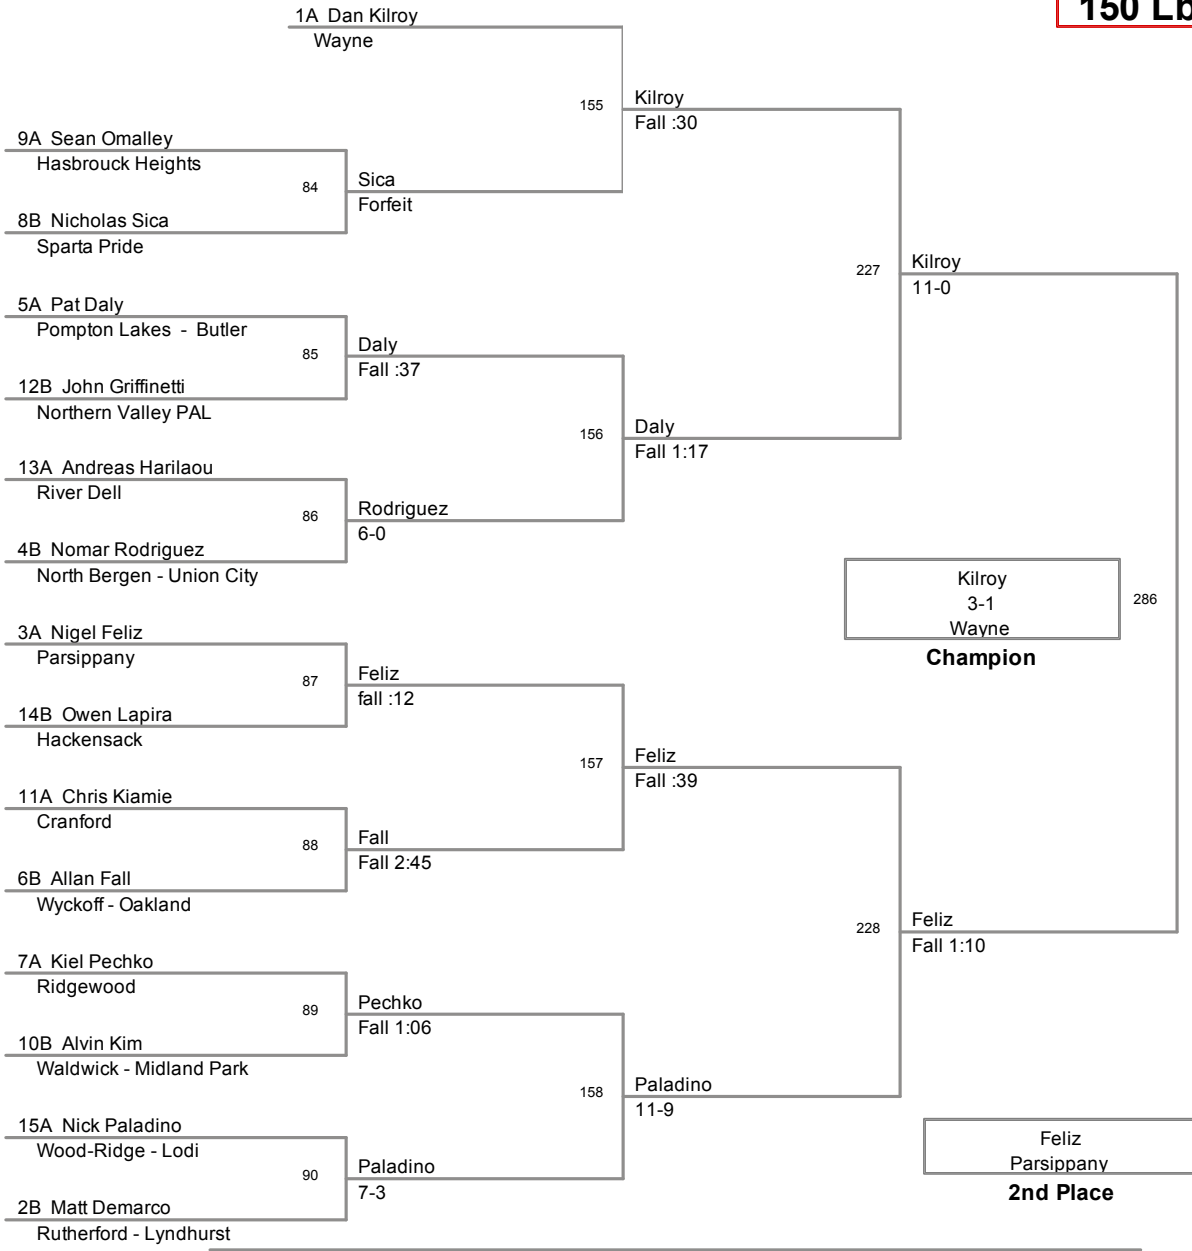

PCYWL Tournament
 PCYWL Tournamen Division

118 Lbs

PCYWL Tournament
 PCYWL Tournamen Division

124 Lbs

PCYWL Tournament
 PCYWL Tournamen Division

140 Lbs

PCYWL Tournament
 PCYWL Tournamen Division

150 Lbs