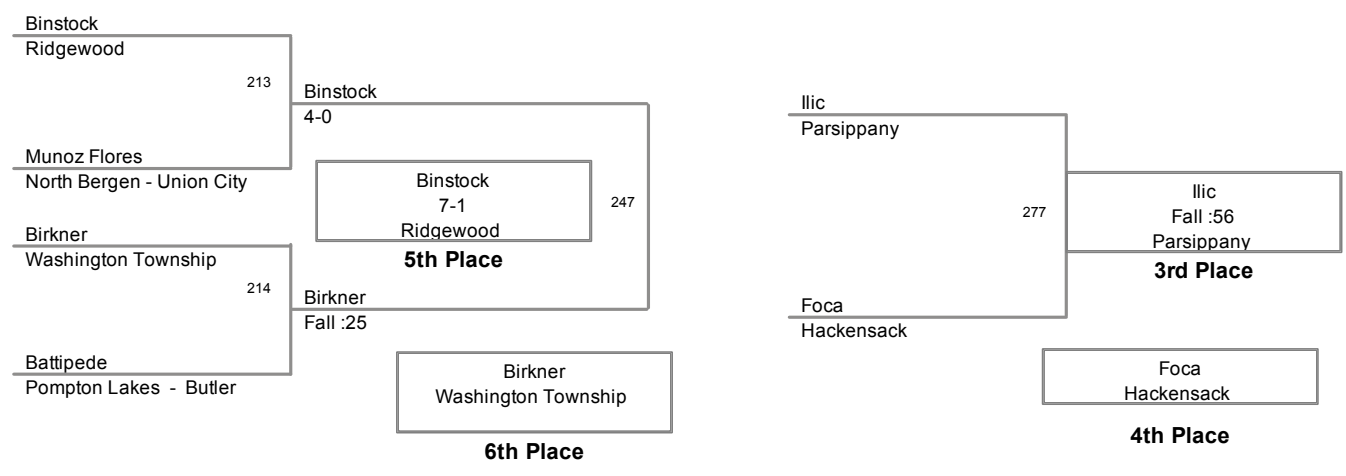

PCYWL Tournament
 PCYWL Tournamen Division

95 Lbs

PCYWL Tournament
PCYWL Tournamen Division

100 Lbs

PCYWL Tournament
 PCYWL Tournamen Division

106 Lbs

PCYWL Tournament
 PCYWL Tournamen Division

112 Lbs

PCYWL Tournament
 PCYWL Tournamen Division

118 Lbs

PCYWL Tournament
 PCYWL Tournamen Division

124 Lbs

PCYWL Tournament
 PCYWL Tournamen Division

140 Lbs

PCYWL Tournament
 PCYWL Tournamen Division

150 Lbs