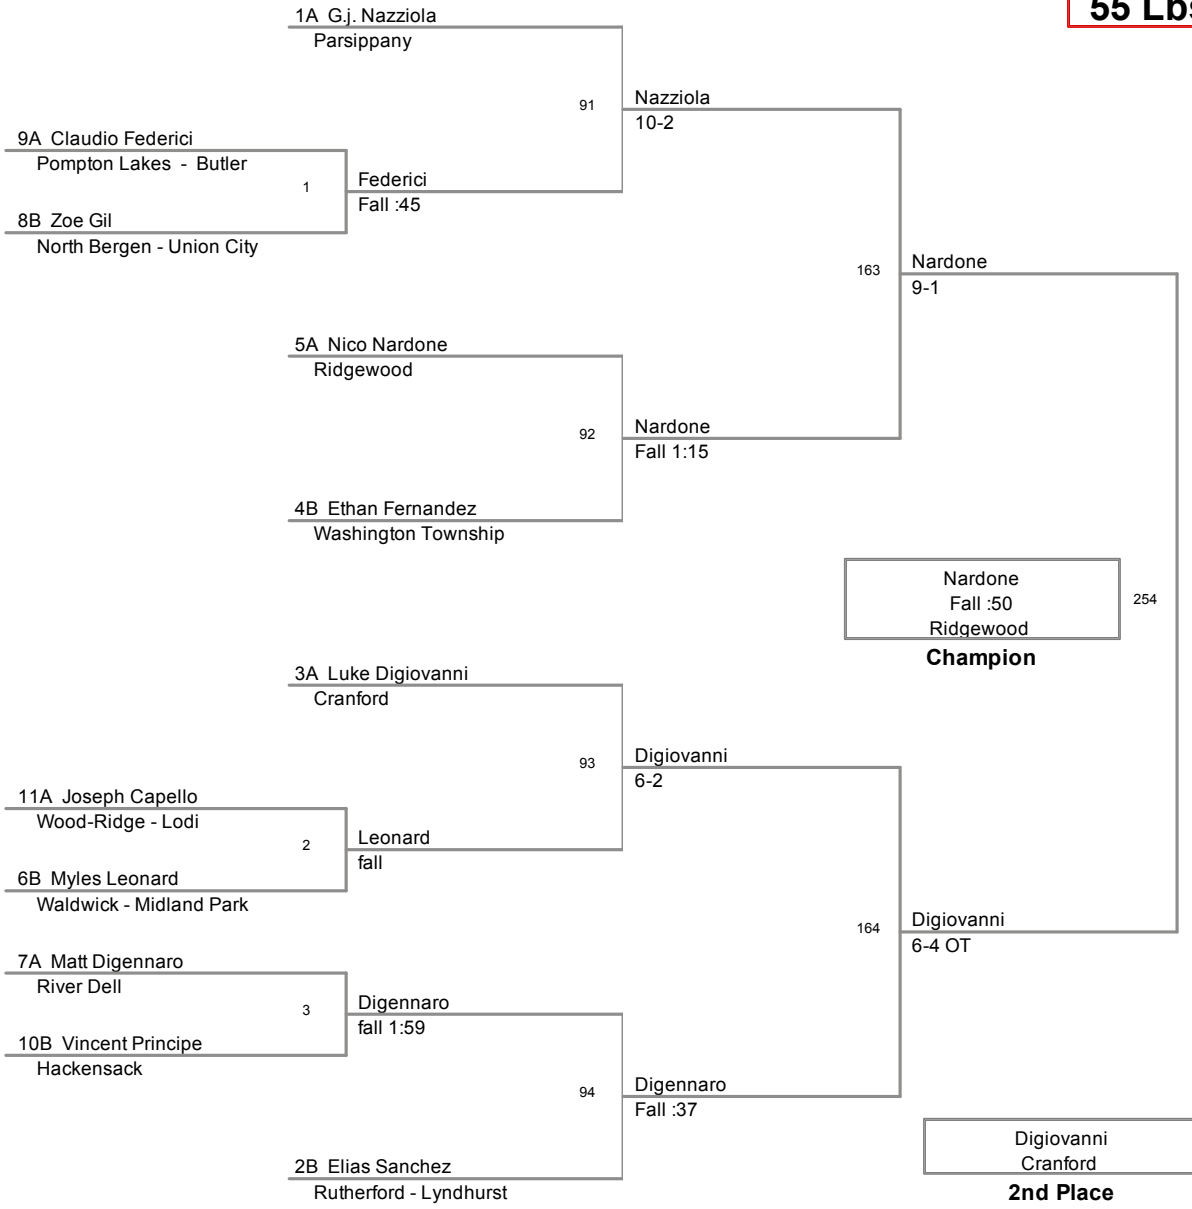

PCYWL Tournament
 PCYWL Tournamen Division

55 Lbs

PCYWL Tournament
 PCYWL Tournamen Division

60 Lbs

PCYWL Tournament
 PCYWL Tournamen Division

65 Lbs

PCYWL Tournament
 PCYWL Tournamen Division

70 Lbs