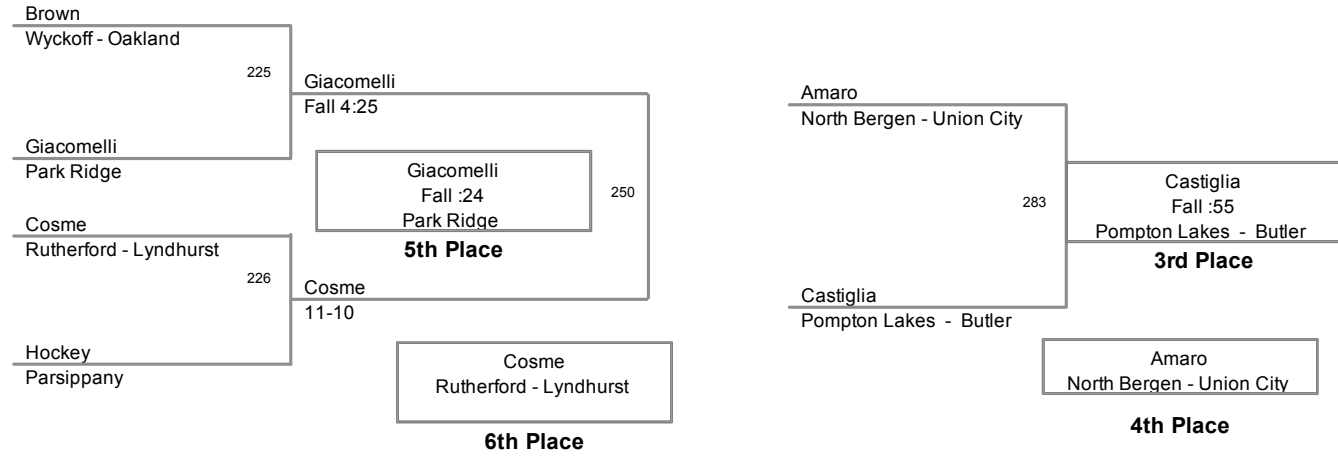

PCYWL Tournament
 PCYWL Tournamen Division

118 Lbs

PCYWL Tournament
 PCYWL Tournamen Division

124 Lbs

PCYWL Tournament
 PCYWL Tournamen Division

140 Lbs

PCYWL Tournament
 PCYWL Tournamen Division

150 Lbs

PCYWL Tournament
 PCYWL Tournamen Division

182 Lbs

PCYWL Tournament
PCYWL Tournamen Division

220 Lbs

BYE
BYE

3rd Place

BYE

6th Place