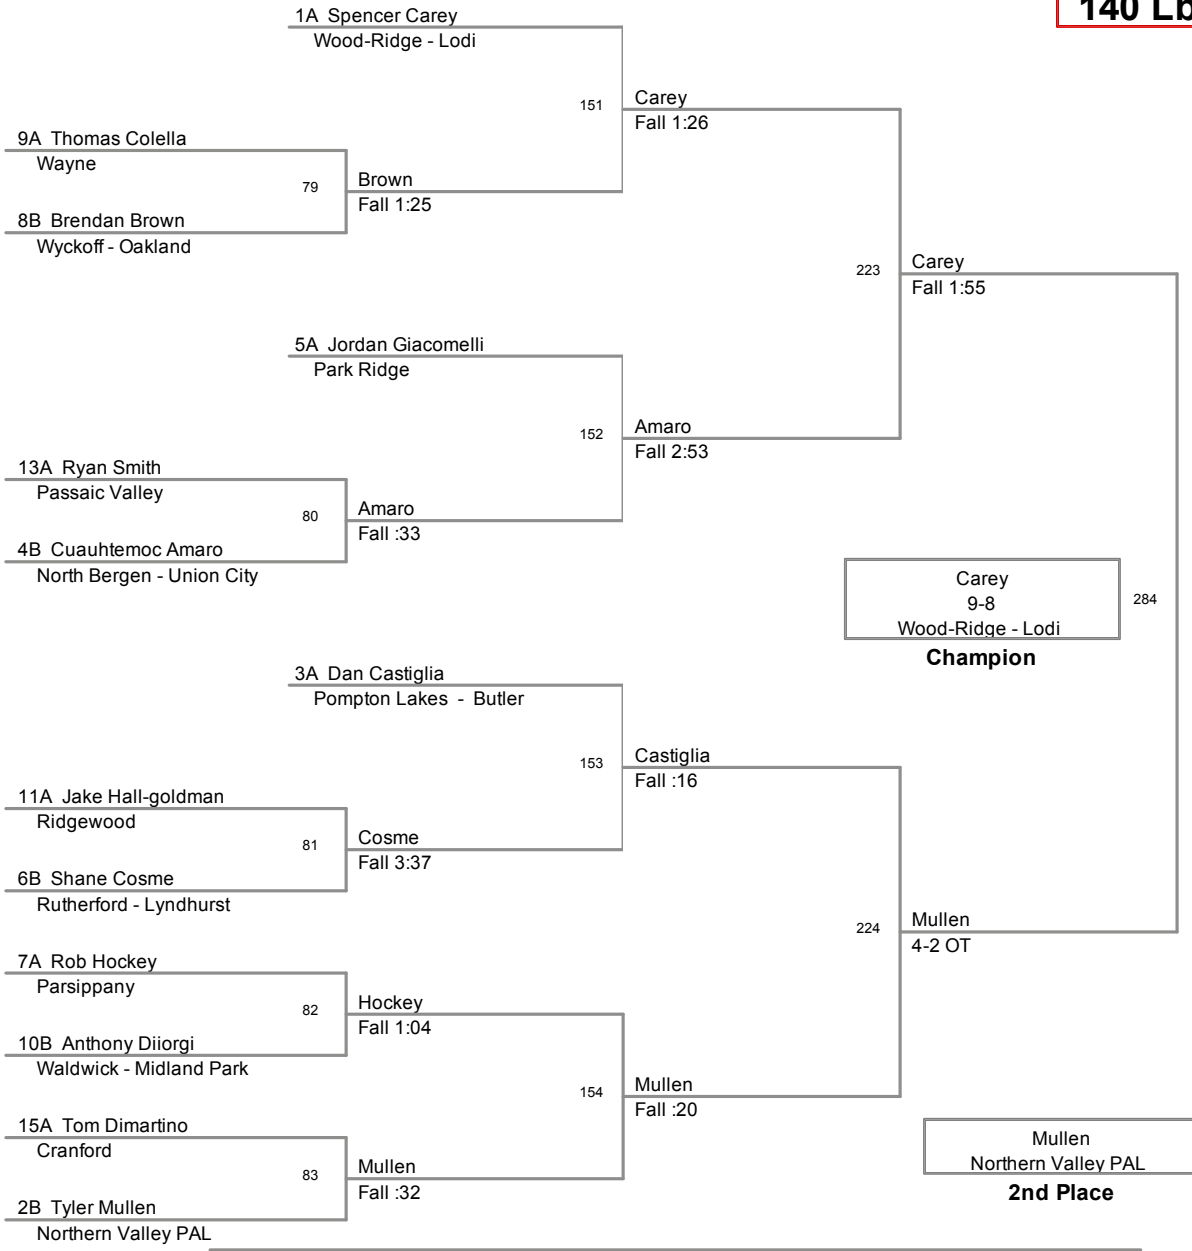

PCYWL Tournament
 PCYWL Tournamen Division

118 Lbs

PCYWL Tournament
 PCYWL Tournamen Division

124 Lbs

PCYWL Tournament
 PCYWL Tournamen Division

140 Lbs

PCYWL Tournament
 PCYWL Tournamen Division

150 Lbs