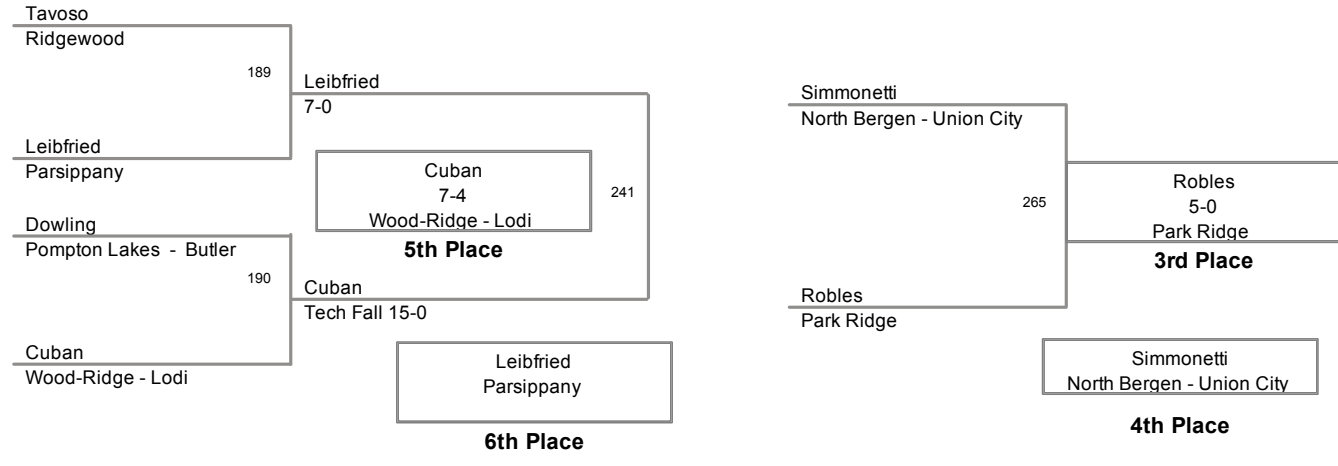

PCYWL Tournament
 PCYWL Tournamen Division

75 Lbs

PCYWL Tournament
 PCYWL Tournamen Division

80 Lbs

PCYWL Tournament
 PCYWL Tournamen Division

85 Lbs

PCYWL Tournament
 PCYWL Tournamen Division

90 Lbs

PCYWL Tournament
 PCYWL Tournamen Division

95 Lbs

PCYWL Tournament
PCYWL Tournamen Division

100 Lbs

PCYWL Tournament
 PCYWL Tournamen Division

106 Lbs

PCYWL Tournament
 PCYWL Tournamen Division

112 Lbs