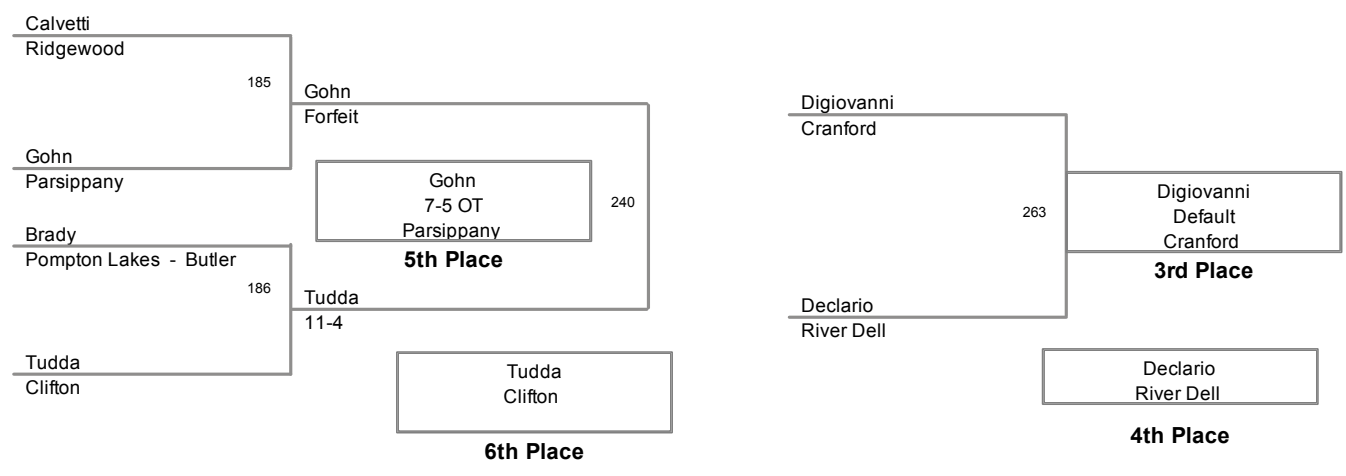

PCYWL Tournament
 PCYWL Tournamen Division

55 Lbs

PCYWL Tournament
 PCYWL Tournamen Division

60 Lbs

PCYWL Tournament
 PCYWL Tournamen Division

65 Lbs

PCYWL Tournament
 PCYWL Tournamen Division

70 Lbs

PCYWL Tournament
 PCYWL Tournamen Division

75 Lbs

PCYWL Tournament
 PCYWL Tournamen Division

80 Lbs

PCYWL Tournament
 PCYWL Tournamen Division

85 Lbs

PCYWL Tournament
 PCYWL Tournamen Division

90 Lbs