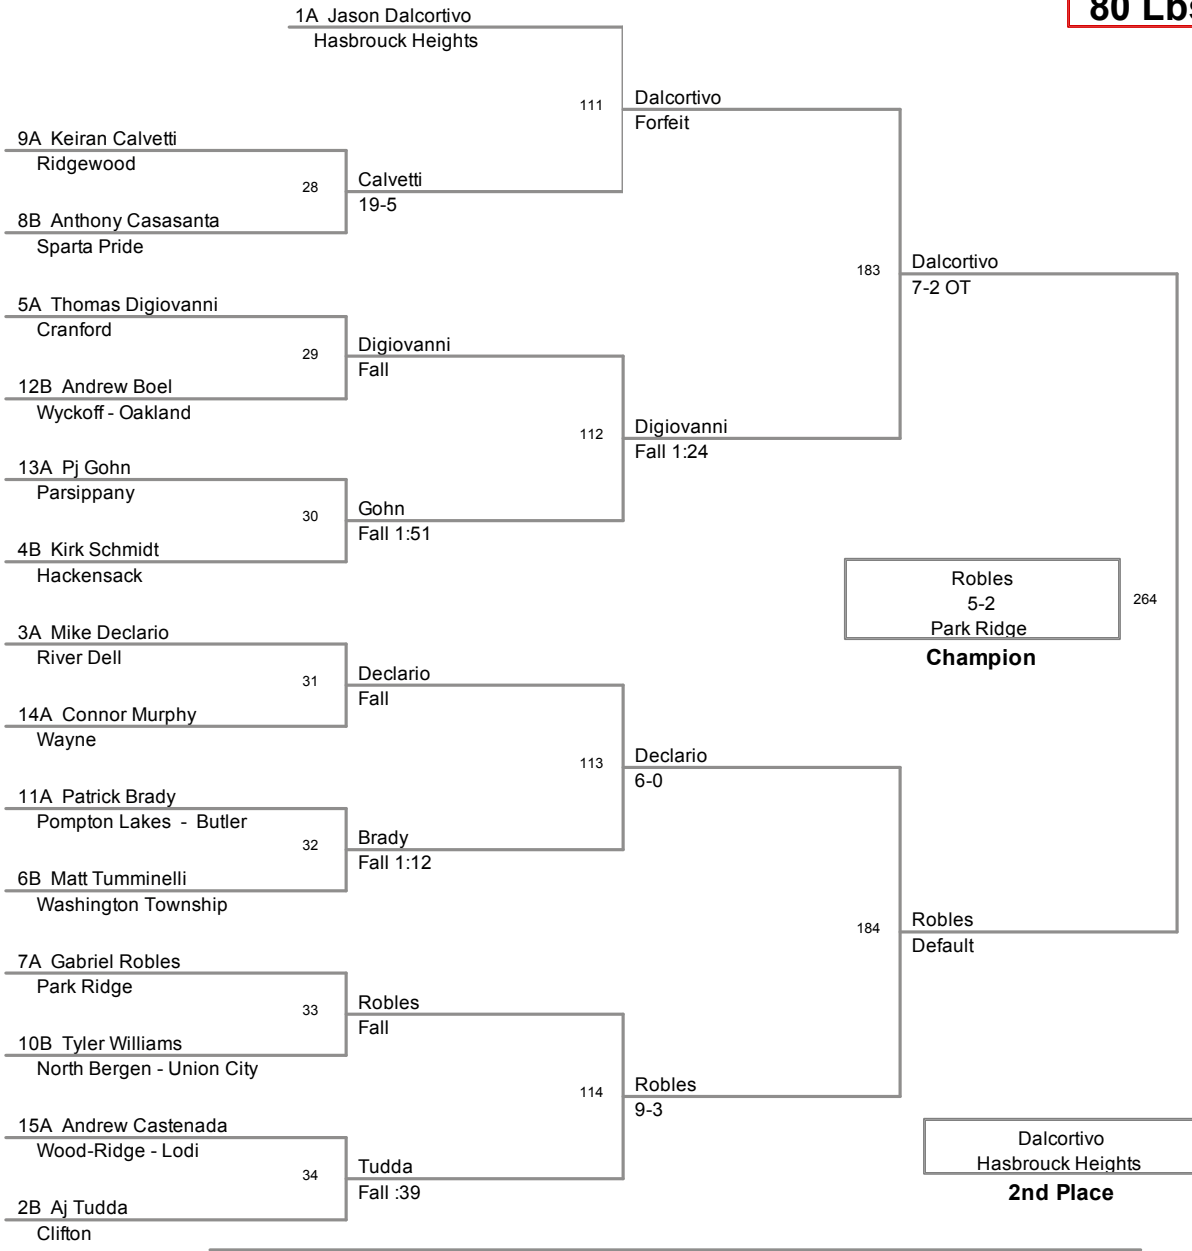

PCYWL Tournament
PCYWL Tournamen Division

80 Lbs