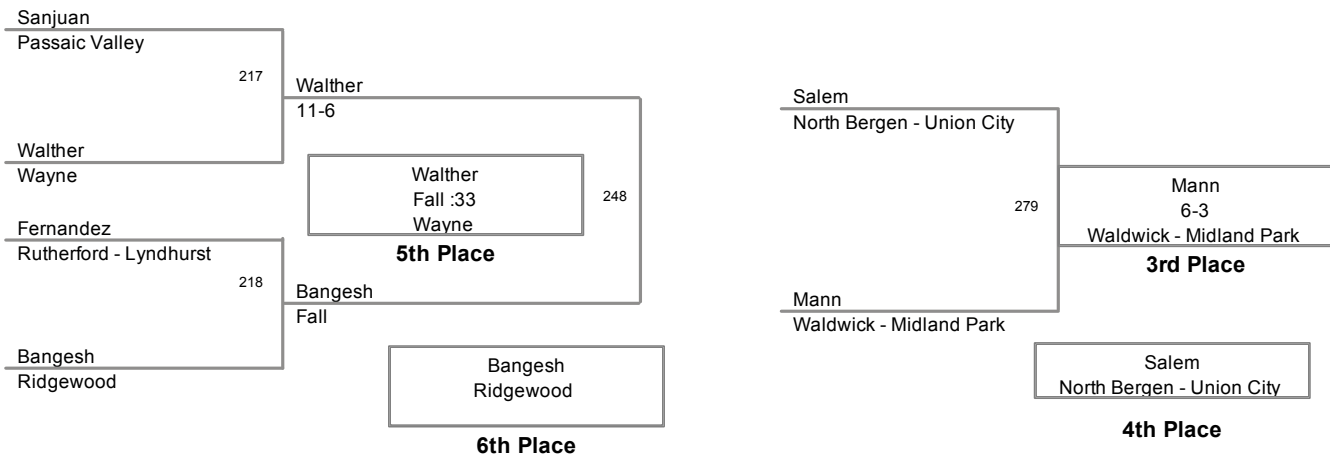

PCYWL Tournament
 PCYWL Tournamen Division

95 Lbs

PCYWL Tournament
PCYWL Tournamen Division

100 Lbs

PCYWL Tournament
 PCYWL Tournamen Division

106 Lbs

PCYWL Tournament
 PCYWL Tournamen Division

112 Lbs

PCYWL Tournament
 PCYWL Tournamen Division

118 Lbs

PCYWL Tournament
 PCYWL Tournamen Division

124 Lbs

PCYWL Tournament
 PCYWL Tournamen Division

140 Lbs

PCYWL Tournament
 PCYWL Tournamen Division

150 Lbs