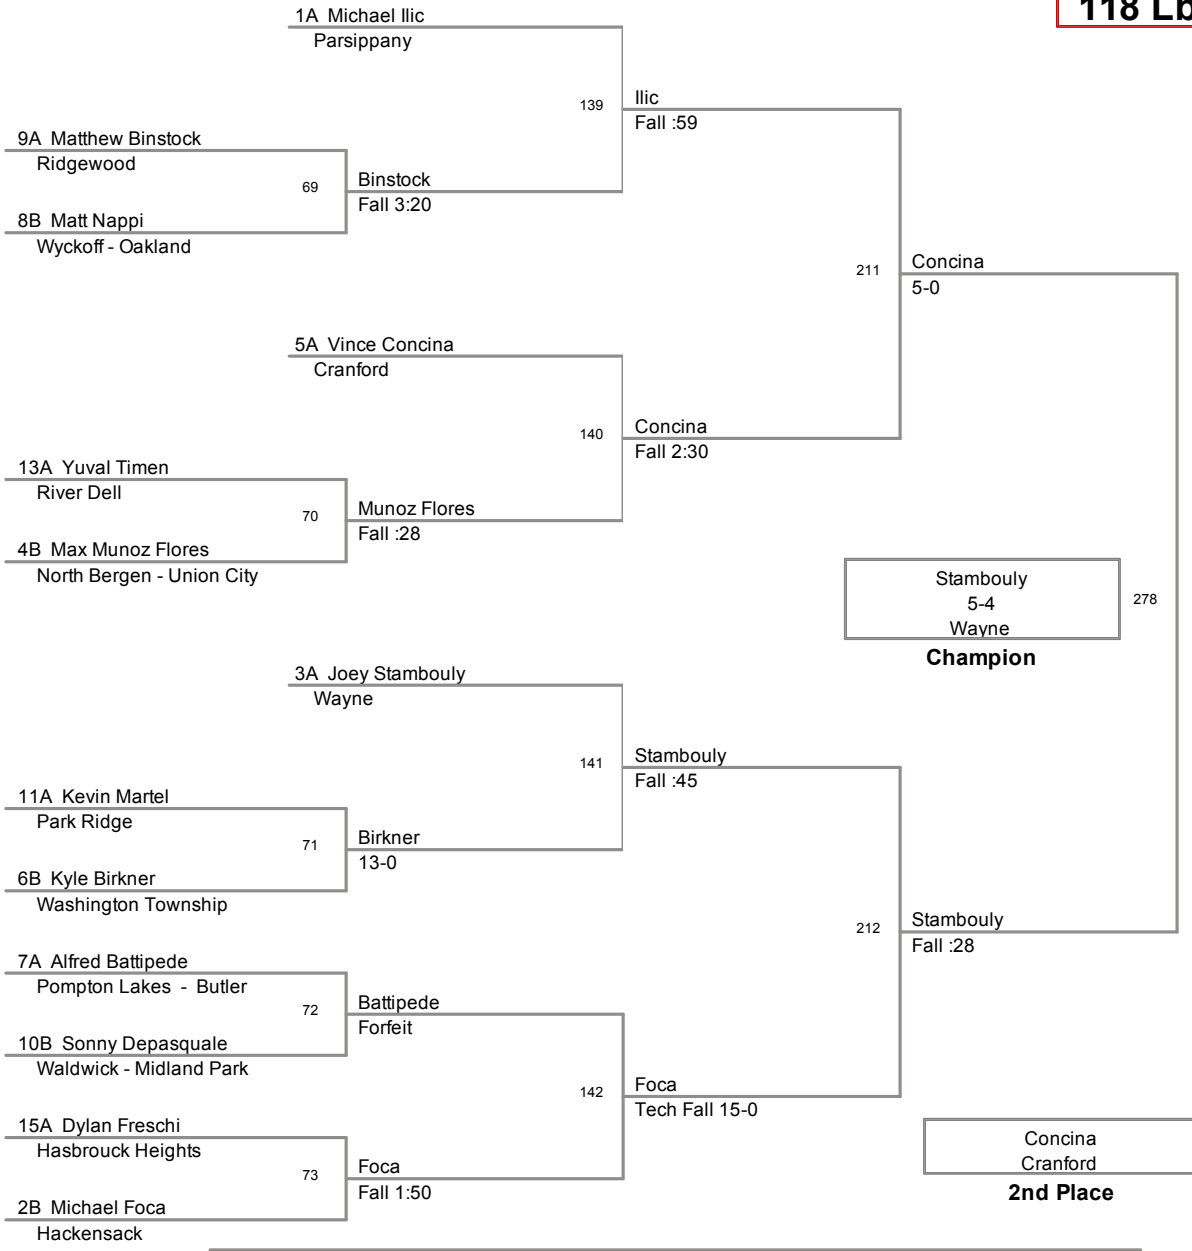

PCYWL Tournament
PCYWL Tournamen Division

118 Lbs