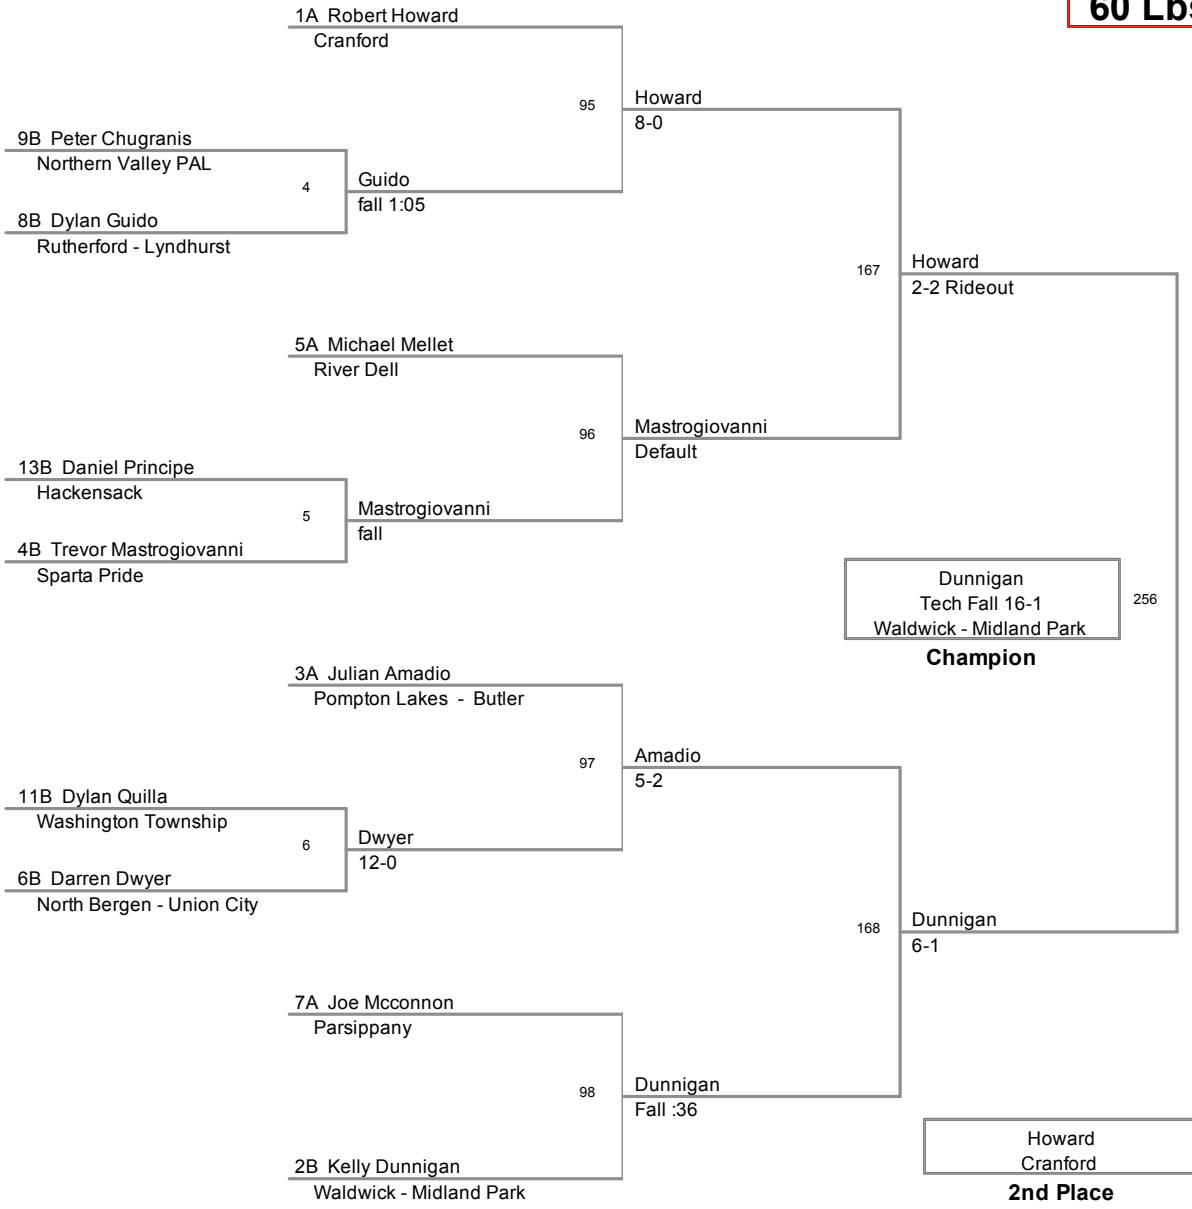

PCYWL Tournament
 PCYWL Tournamen Division

55 Lbs

PCYWL Tournament
 PCYWL Tournamen Division

60 Lbs

PCYWL Tournament
 PCYWL Tournamen Division

65 Lbs

PCYWL Tournament
 PCYWL Tournamen Division

70 Lbs