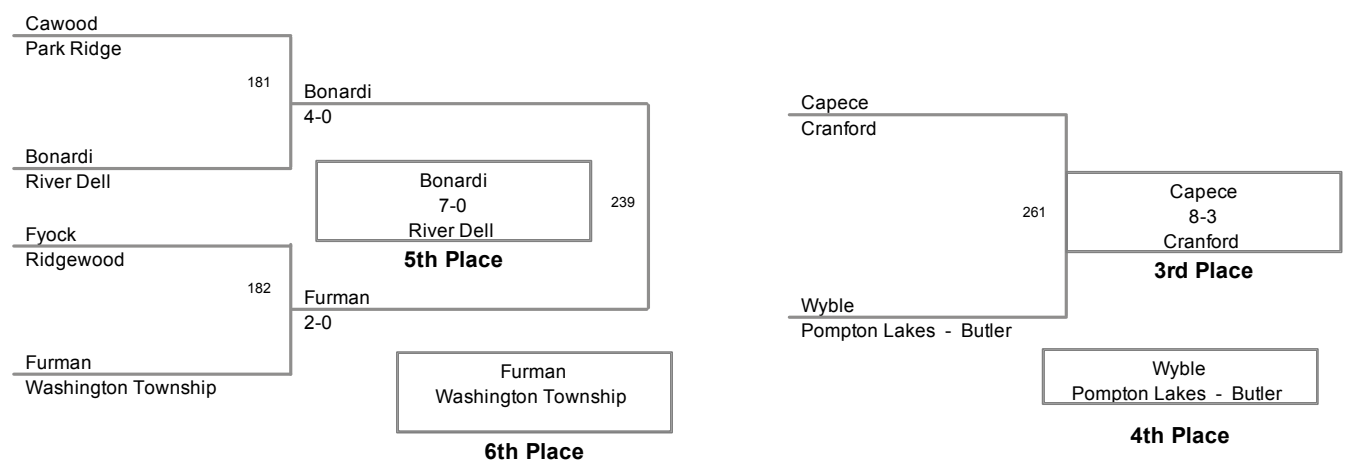

PCYWL Tournament
 PCYWL Tournamen Division

55 Lbs

PCYWL Tournament
 PCYWL Tournamen Division

60 Lbs

PCYWL Tournament
 PCYWL Tournamen Division

65 Lbs

PCYWL Tournament
 PCYWL Tournamen Division

70 Lbs

PCYWL Tournament
 PCYWL Tournamen Division

75 Lbs

PCYWL Tournament
 PCYWL Tournamen Division

80 Lbs

PCYWL Tournament
 PCYWL Tournamen Division

85 Lbs

PCYWL Tournament
 PCYWL Tournamen Division

90 Lbs