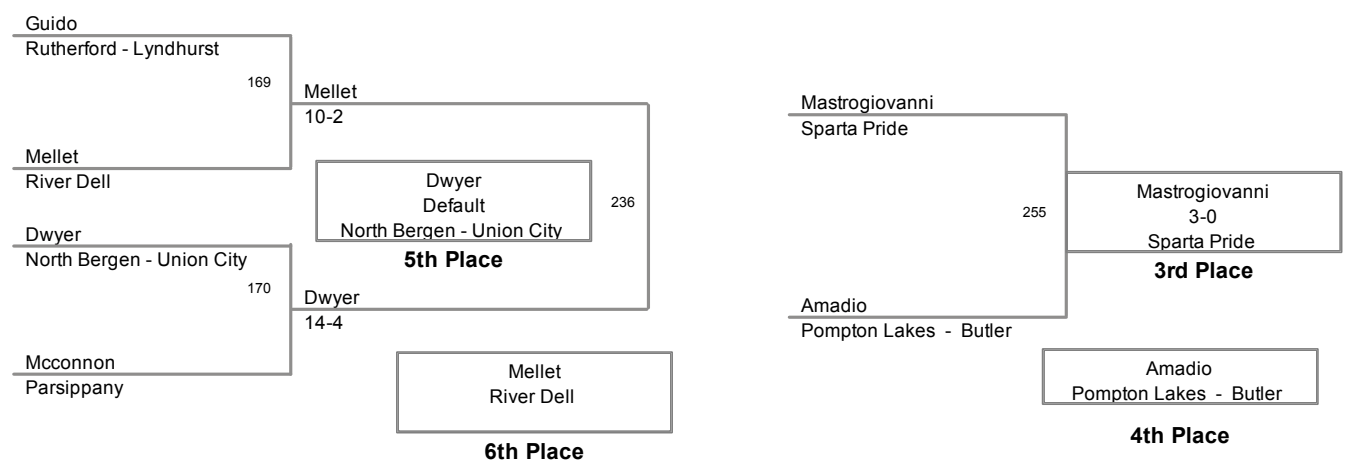

PCYWL Tournament
 PCYWL Tournamen Division

55 Lbs

PCYWL Tournament
 PCYWL Tournamen Division

60 Lbs

PCYWL Tournament
 PCYWL Tournamen Division

65 Lbs

PCYWL Tournament
 PCYWL Tournamen Division

70 Lbs

PCYWL Tournament
 PCYWL Tournamen Division

75 Lbs

PCYWL Tournament
 PCYWL Tournamen Division

80 Lbs

PCYWL Tournament
 PCYWL Tournamen Division

85 Lbs

PCYWL Tournament
 PCYWL Tournamen Division

90 Lbs