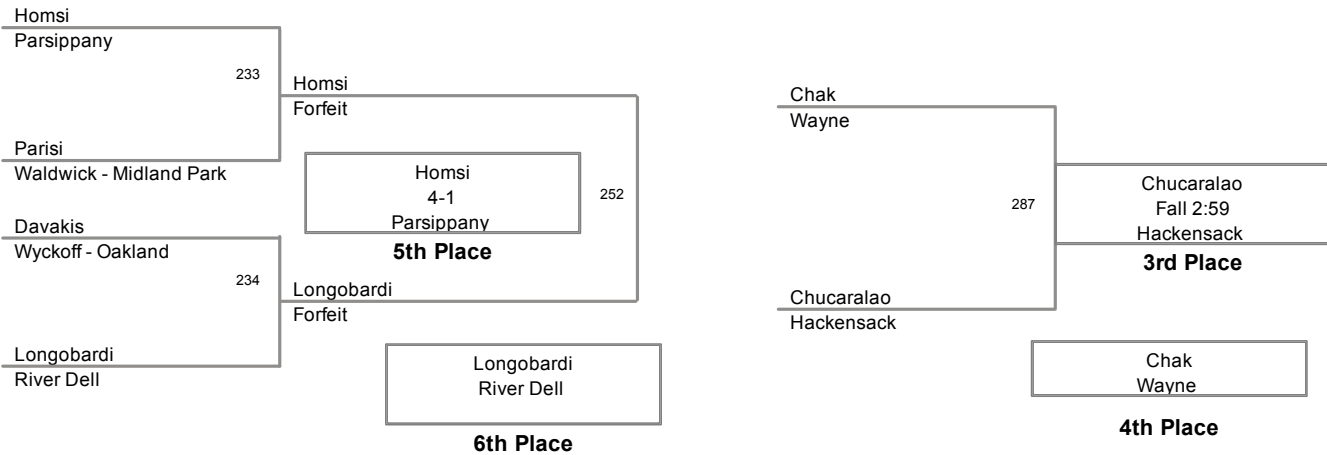

PCYWL Tournament
 PCYWL Tournamen Division

118 Lbs

PCYWL Tournament
 PCYWL Tournamen Division

124 Lbs

PCYWL Tournament
 PCYWL Tournamen Division

140 Lbs

PCYWL Tournament
 PCYWL Tournamen Division

150 Lbs

PCYWL Tournament
 PCYWL Tournamen Division

182 Lbs

PCYWL Tournament
PCYWL Tournamen Division

220 Lbs

BYE
BYE

3rd Place

BYE

6th Place