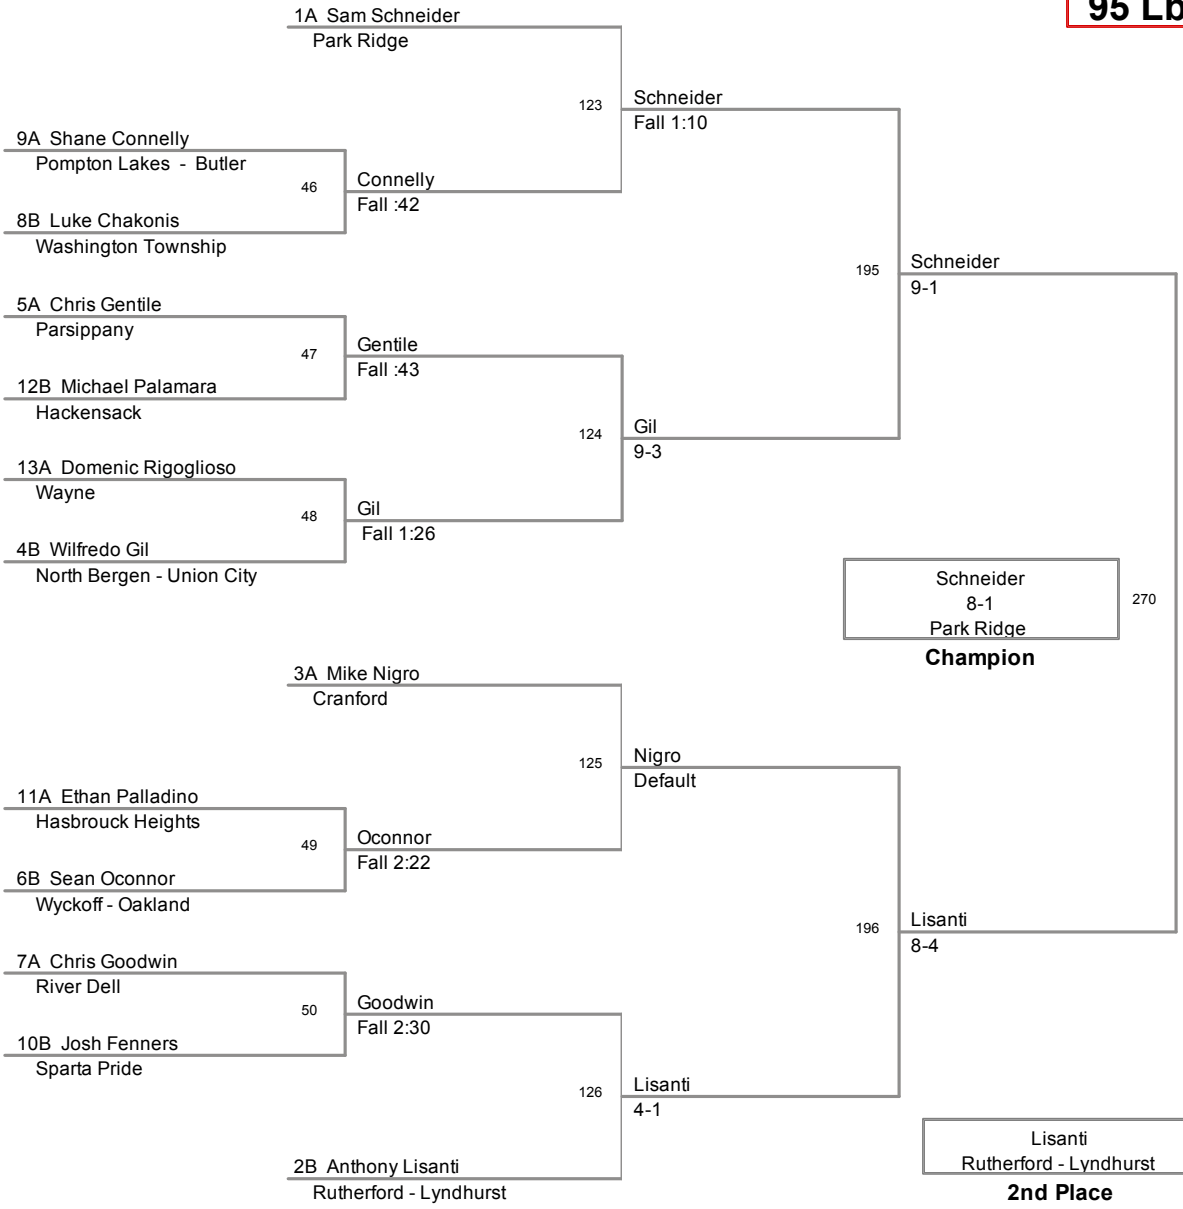

PCYWL Tournament
PCYWL Tournamen Division

95 Lbs