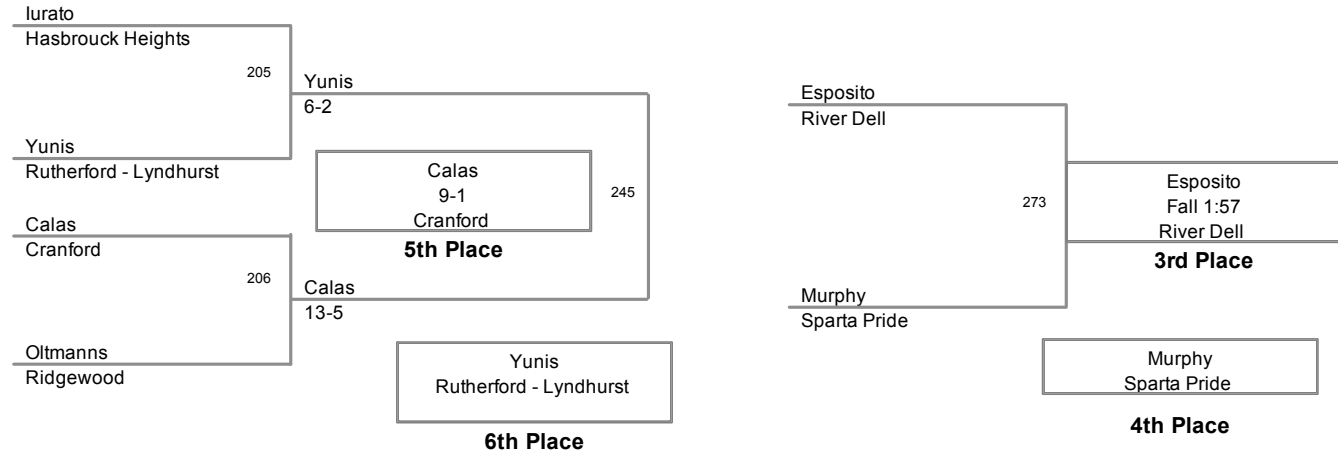

PCYWL Tournament
 PCYWL Tournamen Division

95 Lbs

PCYWL Tournament
PCYWL Tournamen Division

100 Lbs

PCYWL Tournament
 PCYWL Tournamen Division

106 Lbs

PCYWL Tournament
 PCYWL Tournamen Division

112 Lbs

PCYWL Tournament
 PCYWL Tournamen Division

118 Lbs

PCYWL Tournament
 PCYWL Tournamen Division

124 Lbs

PCYWL Tournament
 PCYWL Tournamen Division

140 Lbs

PCYWL Tournament
 PCYWL Tournamen Division

150 Lbs