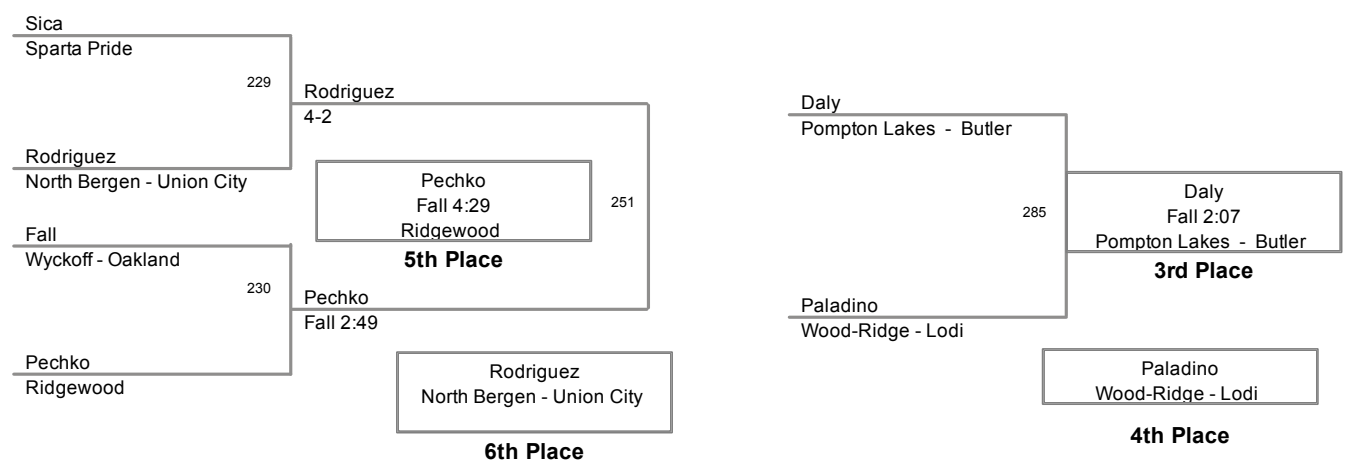

PCYWL Tournament
 PCYWL Tournamen Division

118 Lbs

PCYWL Tournament
 PCYWL Tournamen Division

124 Lbs

PCYWL Tournament
 PCYWL Tournamen Division

140 Lbs

PCYWL Tournament
 PCYWL Tournamen Division

150 Lbs

PCYWL Tournament
 PCYWL Tournamen Division

182 Lbs

PCYWL Tournament
PCYWL Tournamen Division

220 Lbs

BYE
BYE

3rd Place

BYE

6th Place