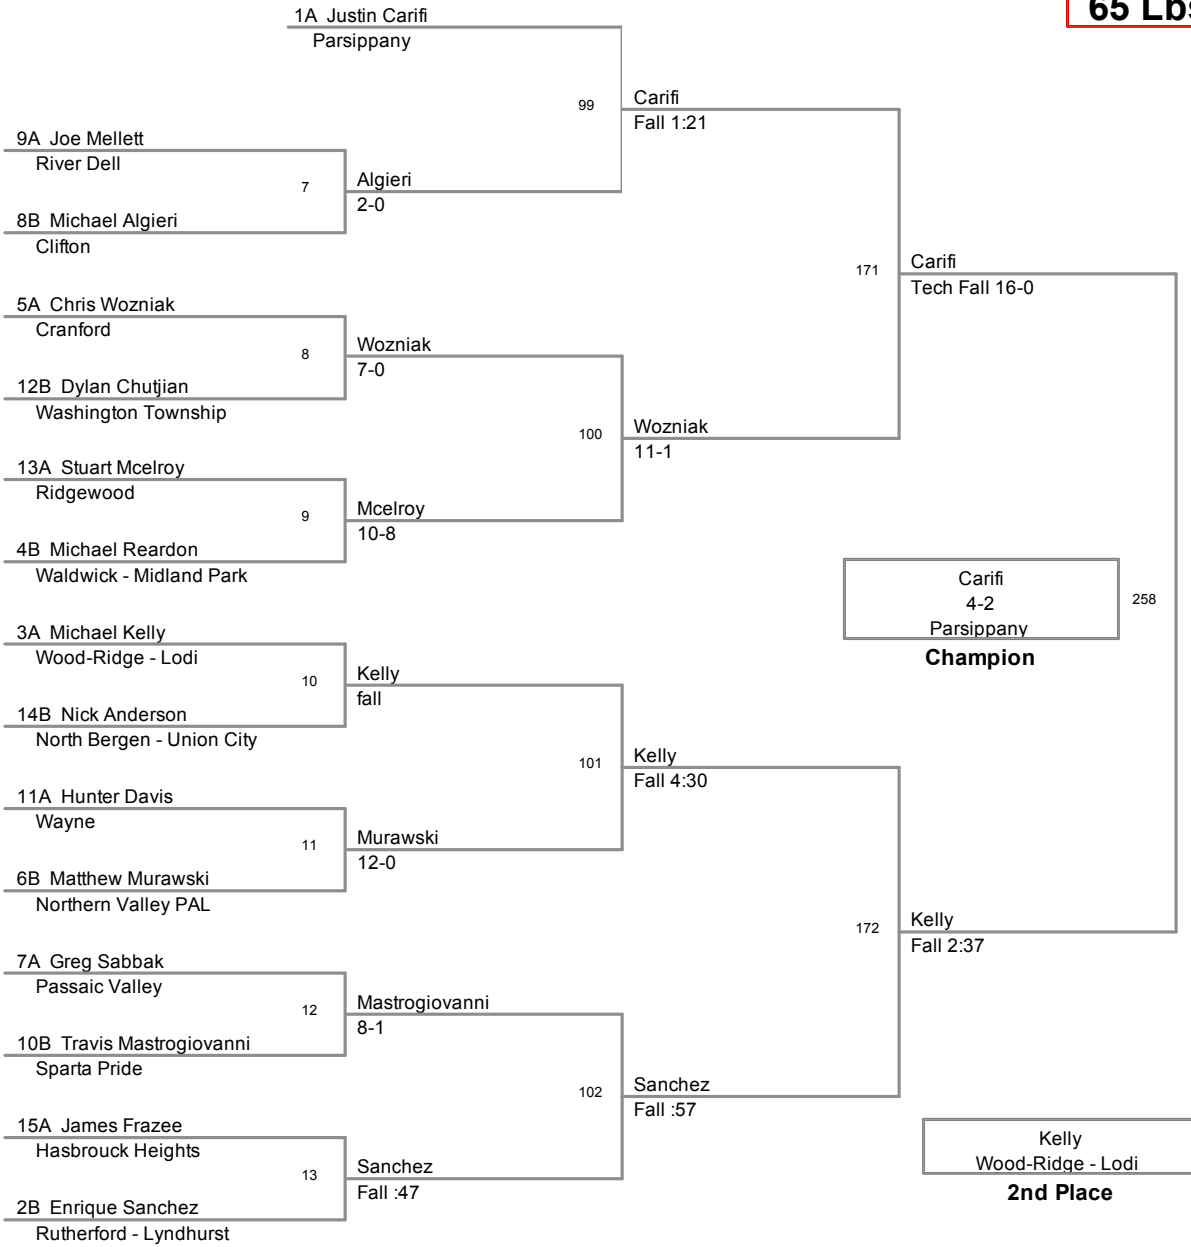

PCYWL Tournament
 PCYWL Tournamen Division

55 Lbs

PCYWL Tournament
 PCYWL Tournamen Division

60 Lbs

PCYWL Tournament
 PCYWL Tournamen Division

65 Lbs

PCYWL Tournament
 PCYWL Tournamen Division

70 Lbs