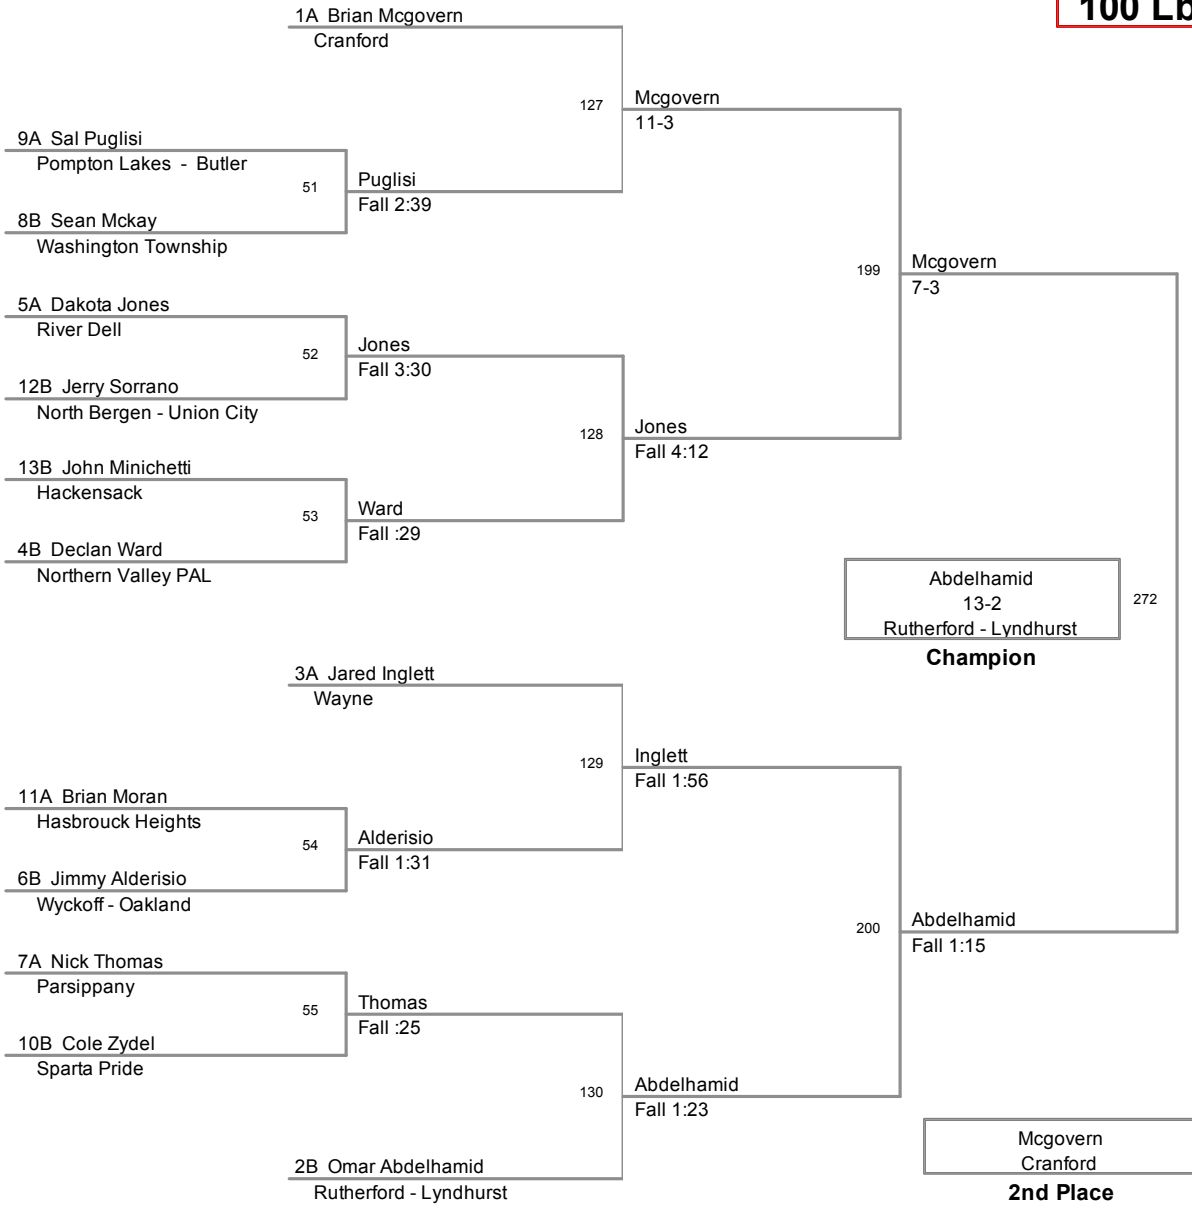

PCYWL Tournament
PCYWL Tournamen Division

100 Lbs