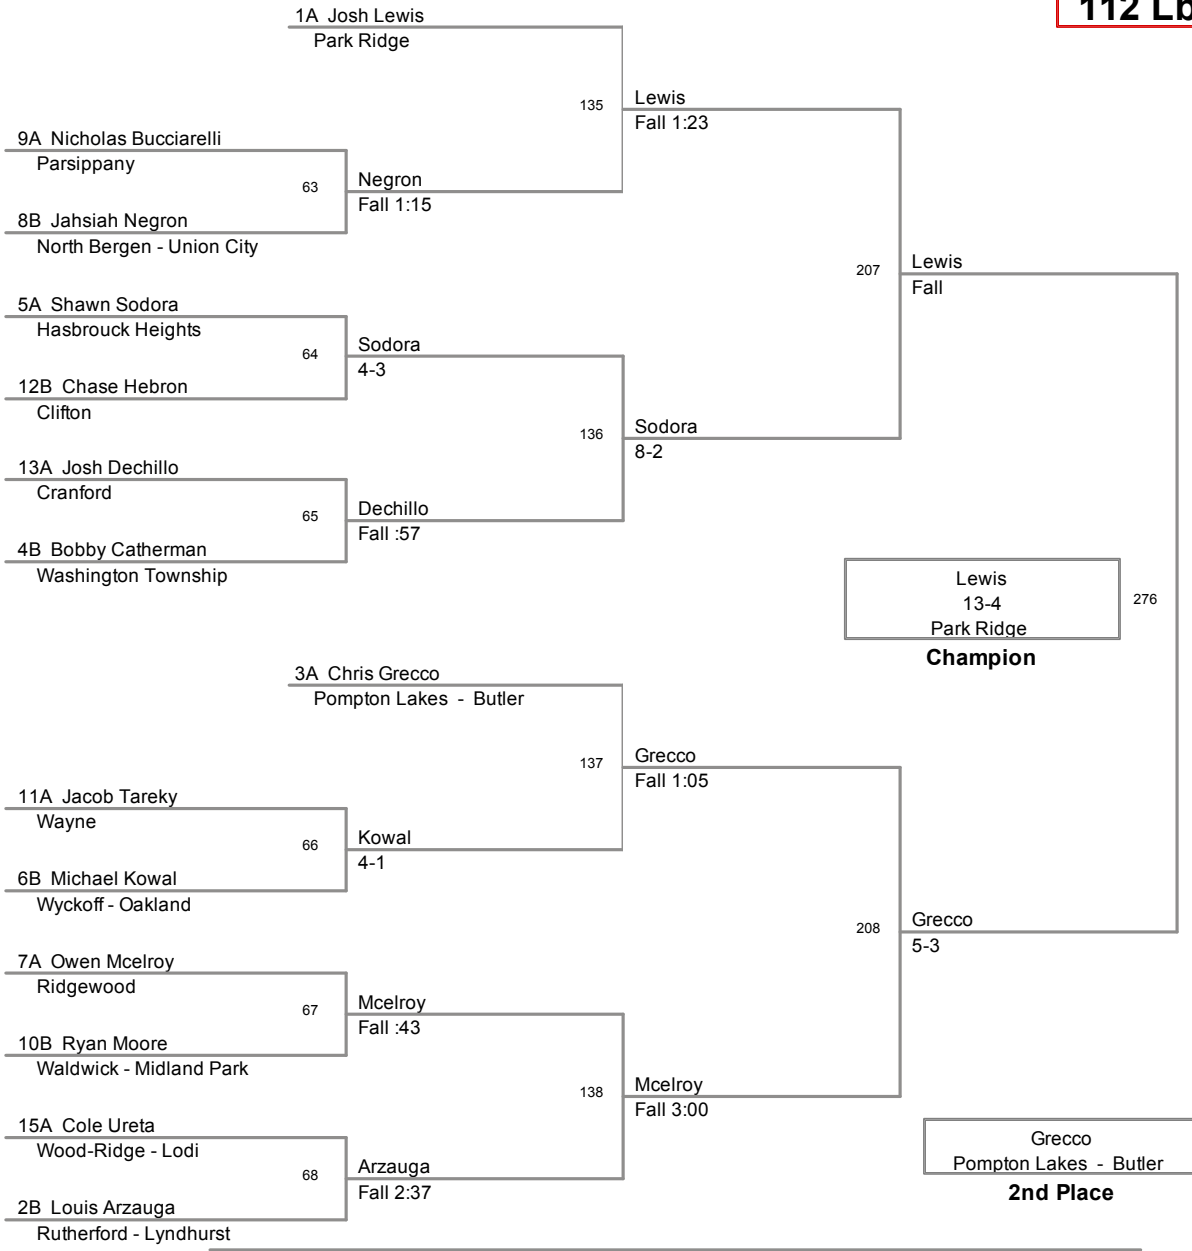

PCYWL Tournament
 PCYWL Tournamen Division

95 Lbs

PCYWL Tournament
PCYWL Tournamen Division

100 Lbs

PCYWL Tournament
 PCYWL Tournamen Division

106 Lbs

PCYWL Tournament
 PCYWL Tournamen Division

112 Lbs