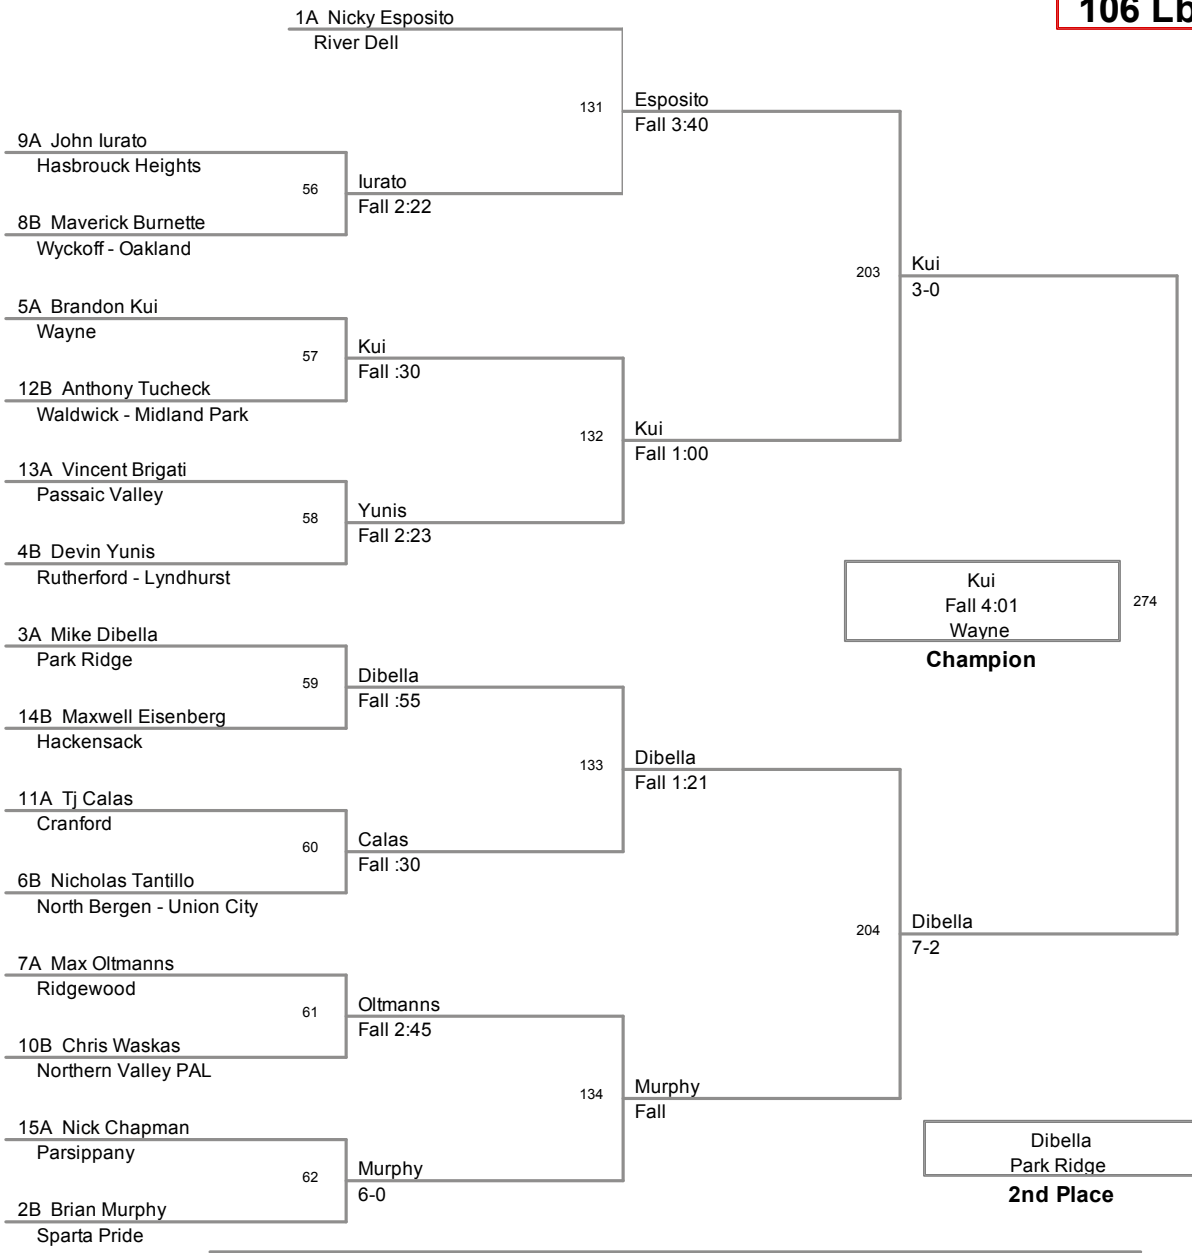

PCYWL Tournament
 PCYWL Tournamen Division

95 Lbs

PCYWL Tournament
PCYWL Tournamen Division

100 Lbs

PCYWL Tournament
 PCYWL Tournamen Division

106 Lbs

PCYWL Tournament
 PCYWL Tournamen Division

112 Lbs