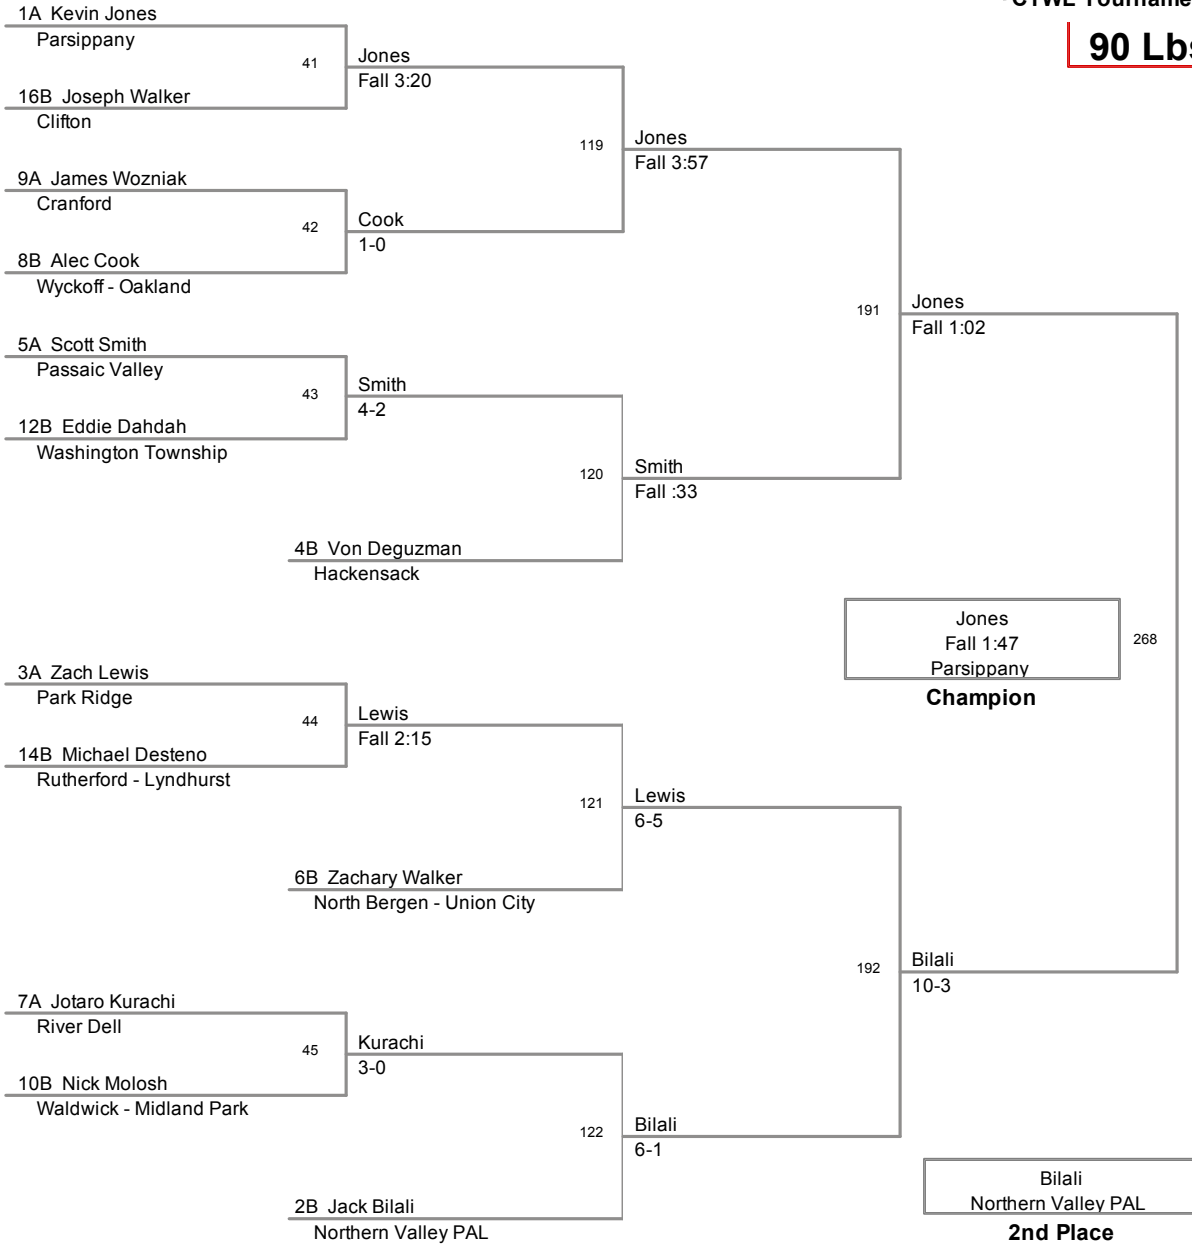

PCYWL Tournament
 PCYWL Tournamen Division

75 Lbs

PCYWL Tournament
 PCYWL Tournamen Division

80 Lbs

PCYWL Tournament
 PCYWL Tournamen Division

85 Lbs

PCYWL Tournament
 PCYWL Tournamen Division

90 Lbs