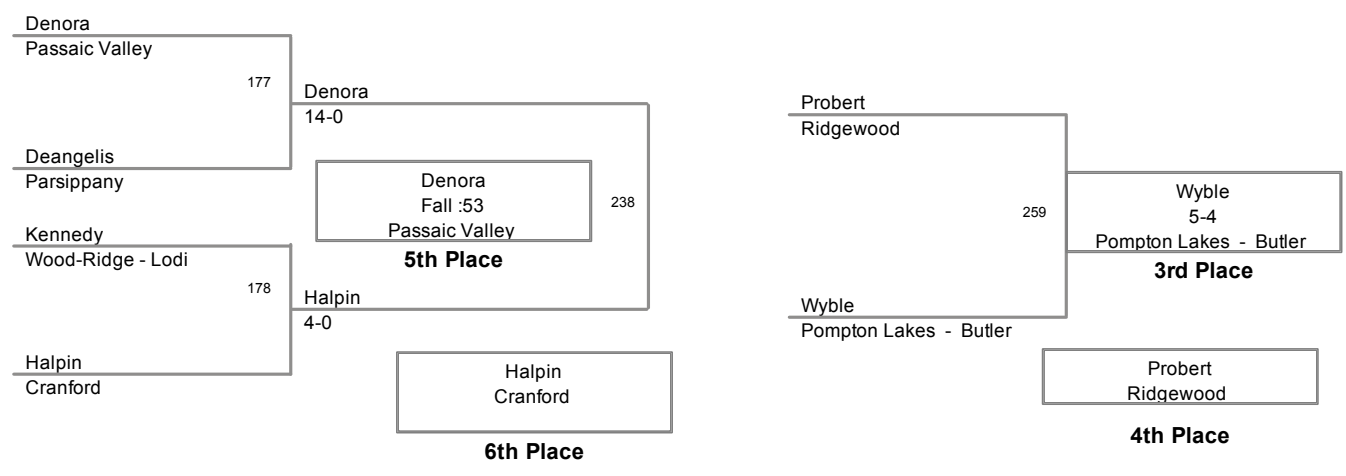

PCYWL Tournament
 PCYWL Tournamen Division

55 Lbs

PCYWL Tournament
 PCYWL Tournamen Division

60 Lbs

PCYWL Tournament
 PCYWL Tournamen Division

65 Lbs

PCYWL Tournament
 PCYWL Tournamen Division

70 Lbs

PCYWL Tournament
 PCYWL Tournamen Division

75 Lbs

PCYWL Tournament
 PCYWL Tournamen Division

80 Lbs

PCYWL Tournament
 PCYWL Tournamen Division

85 Lbs

PCYWL Tournament
 PCYWL Tournamen Division

90 Lbs