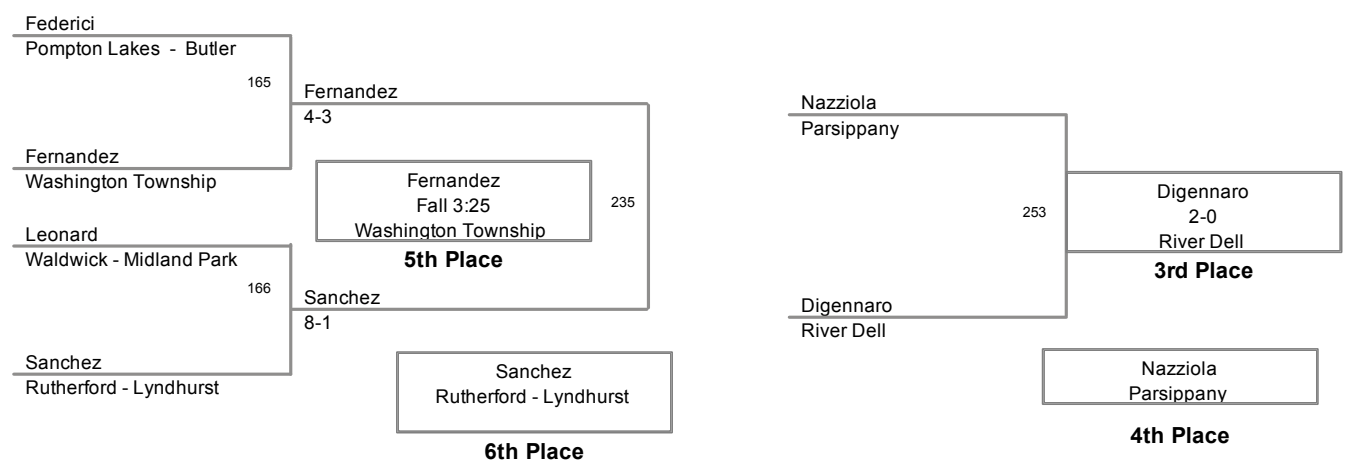

PCYWL Tournament
 PCYWL Tournamen Division

55 Lbs

PCYWL Tournament
 PCYWL Tournamen Division

60 Lbs

PCYWL Tournament
 PCYWL Tournamen Division

65 Lbs

PCYWL Tournament
 PCYWL Tournamen Division

70 Lbs

PCYWL Tournament
 PCYWL Tournamen Division

75 Lbs

PCYWL Tournament
 PCYWL Tournamen Division

80 Lbs

PCYWL Tournament
 PCYWL Tournamen Division

85 Lbs

PCYWL Tournament
 PCYWL Tournamen Division

90 Lbs