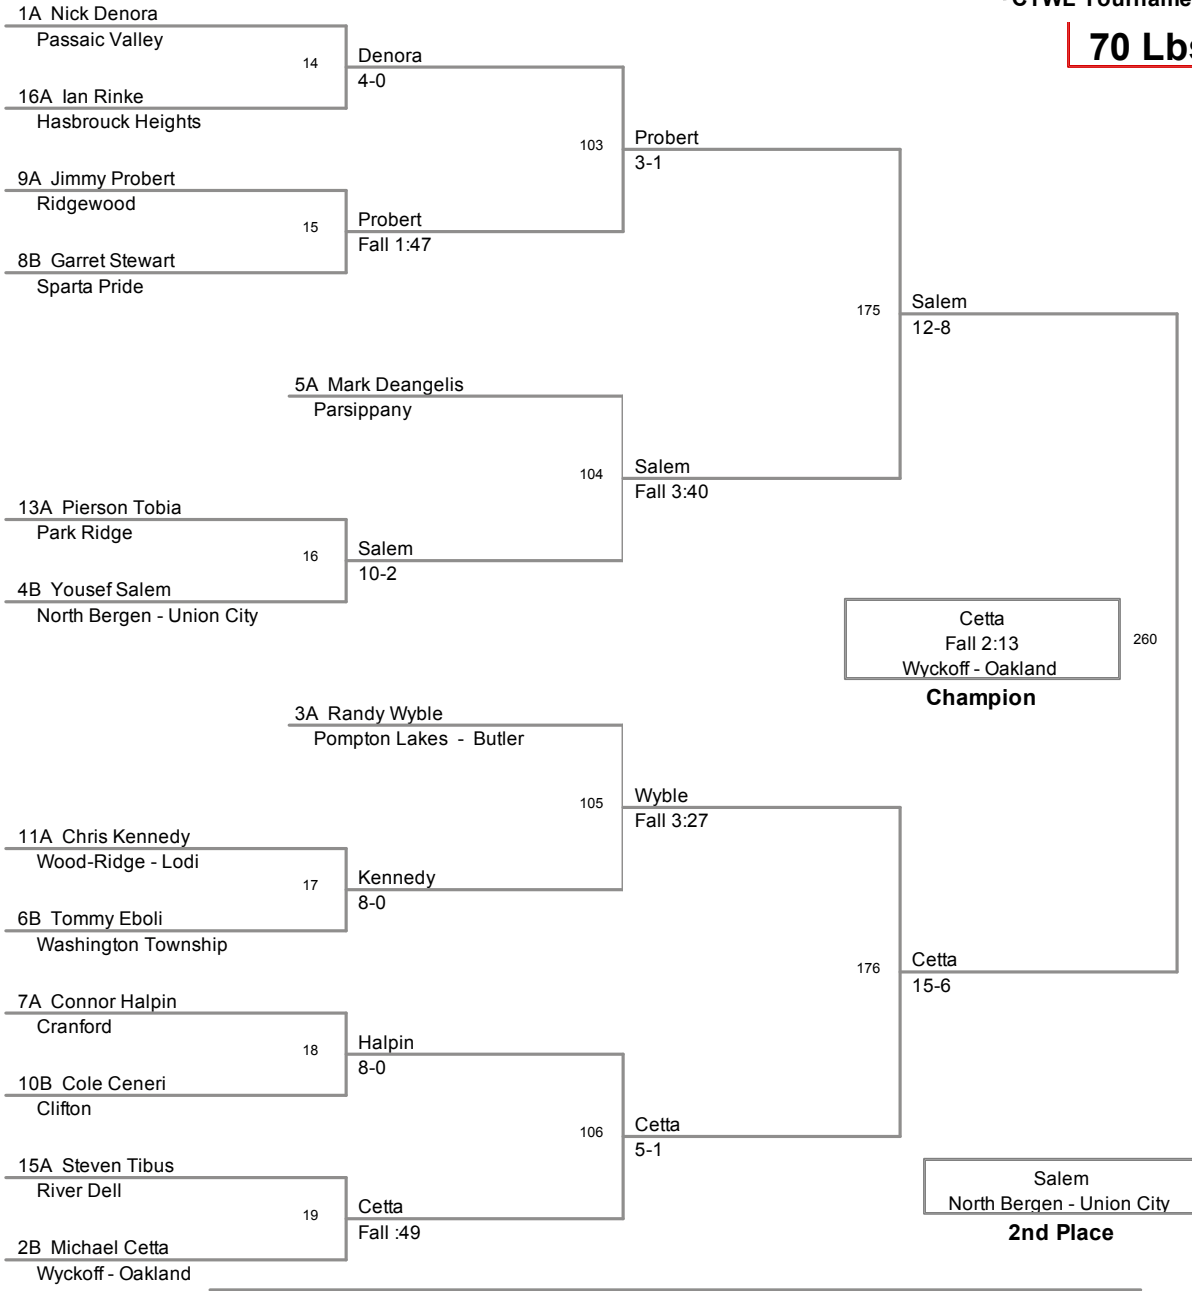

PCYWL Tournament
 PCYWL Tournamen Division

55 Lbs

PCYWL Tournament
 PCYWL Tournamen Division

60 Lbs

PCYWL Tournament
 PCYWL Tournamen Division

65 Lbs

PCYWL Tournament
 PCYWL Tournamen Division

70 Lbs