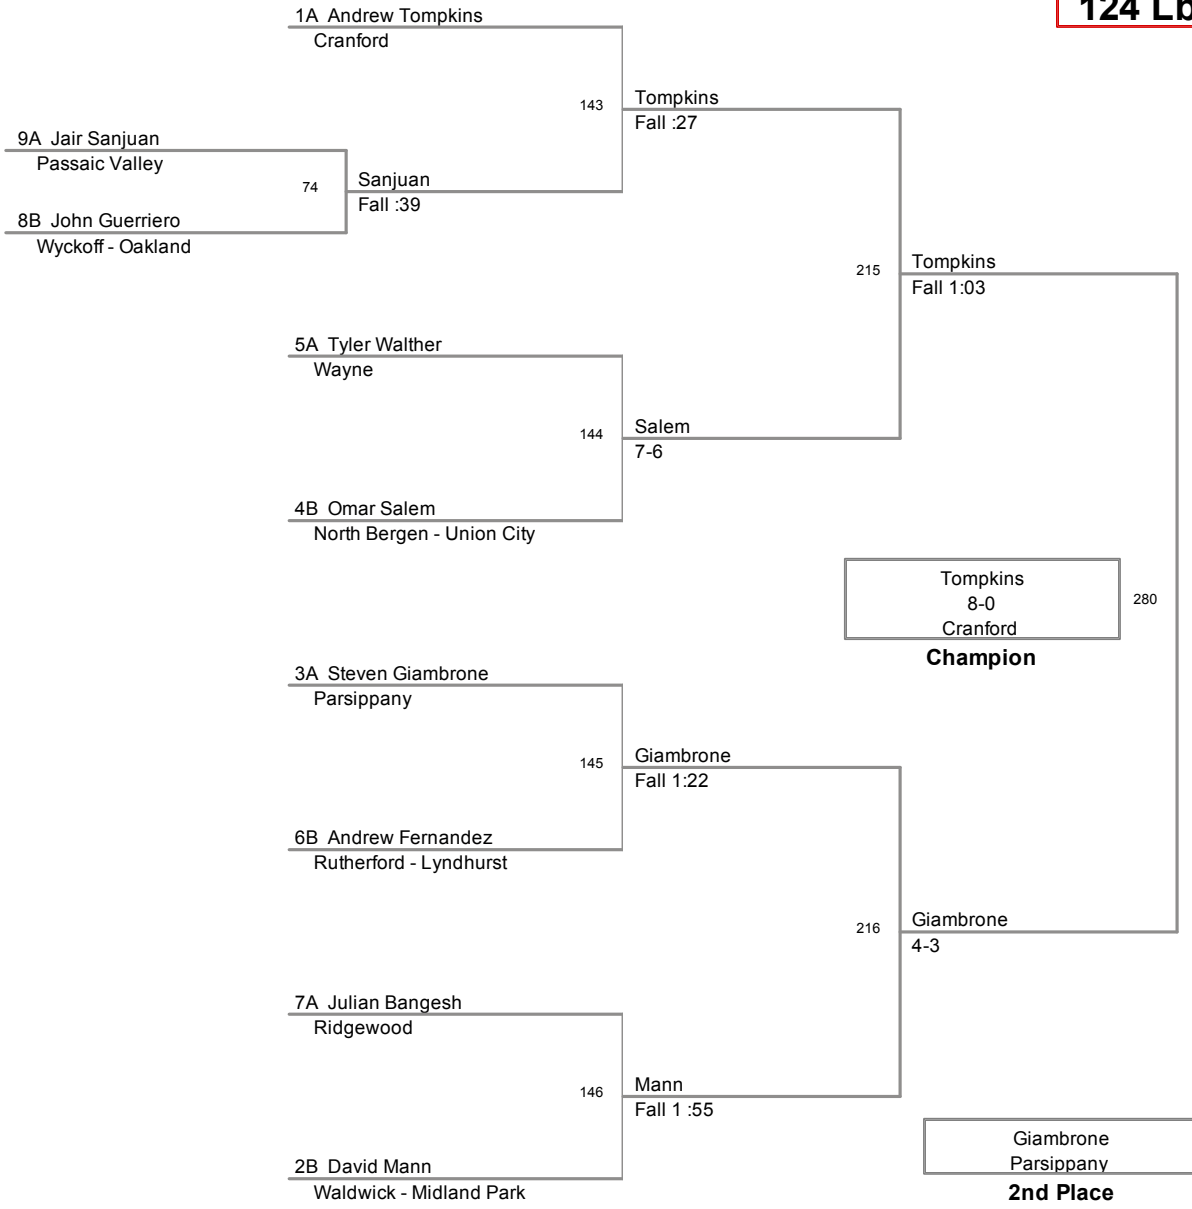

PCYWL Tournament
PCYWL Tournamen Division

124 Lbs