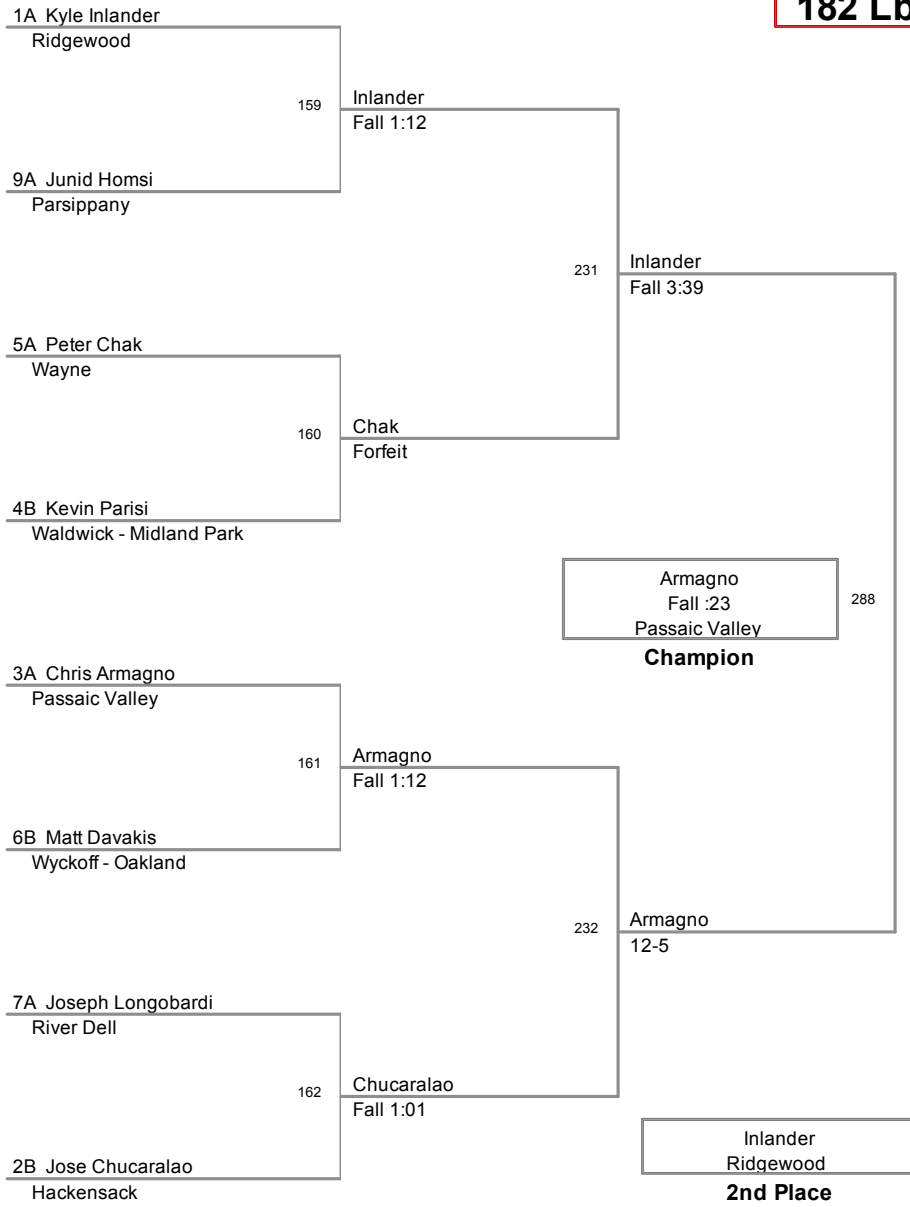

PCYWL Tournament
 PCYWL Tournamen Division

118 Lbs

PCYWL Tournament
 PCYWL Tournamen Division

124 Lbs

PCYWL Tournament
 PCYWL Tournamen Division

140 Lbs

PCYWL Tournament
 PCYWL Tournamen Division

150 Lbs

PCYWL Tournament
 PCYWL Tournamen Division

182 Lbs

PCYWL Tournament
PCYWL Tournamen Division

220 Lbs

BYE
BYE

3rd Place

BYE

6th Place