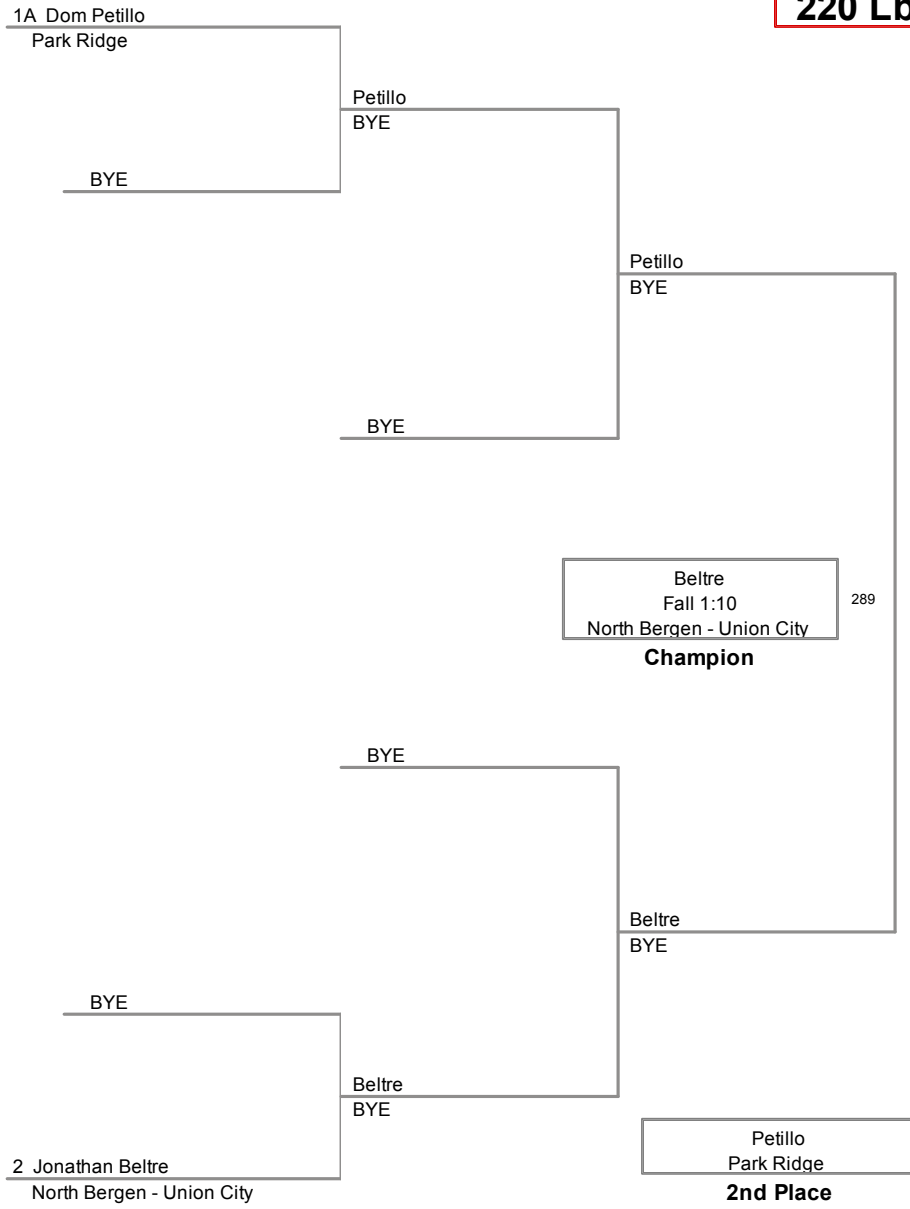

PCYWL Tournament
 PCYWL Tournamen Division

118 Lbs

PCYWL Tournament
 PCYWL Tournamen Division

124 Lbs

PCYWL Tournament
 PCYWL Tournamen Division

140 Lbs

PCYWL Tournament
 PCYWL Tournamen Division

150 Lbs

PCYWL Tournament
 PCYWL Tournamen Division

182 Lbs

PCYWL Tournament
PCYWL Tournamen Division

220 Lbs

BYE
BYE

3rd Place

BYE

6th Place