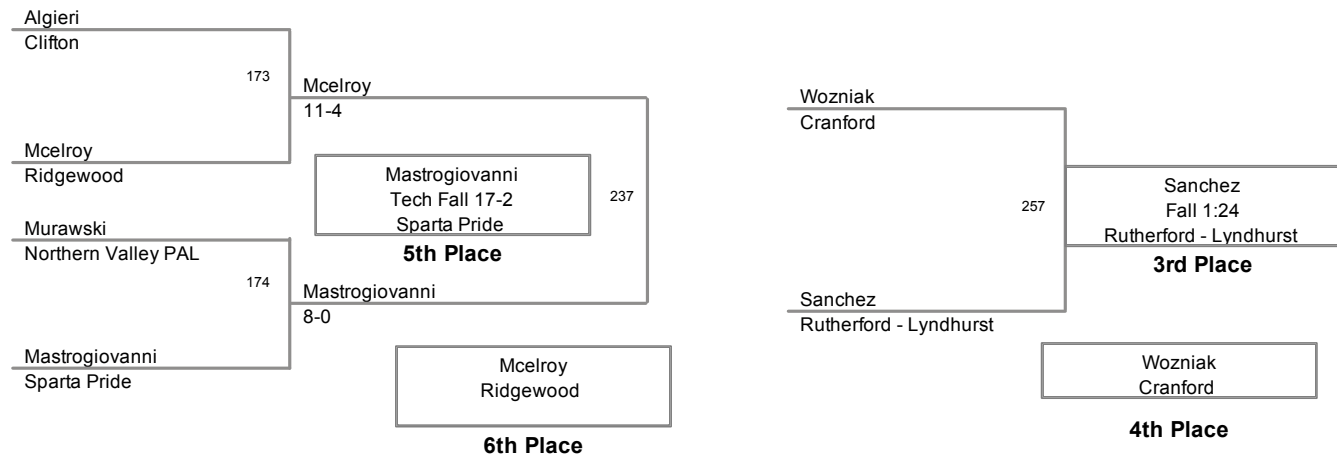

PCYWL Tournament
 PCYWL Tournamen Division

55 Lbs

PCYWL Tournament
 PCYWL Tournamen Division

60 Lbs

PCYWL Tournament
 PCYWL Tournamen Division

65 Lbs

PCYWL Tournament
 PCYWL Tournamen Division

70 Lbs

PCYWL Tournament
 PCYWL Tournamen Division

75 Lbs

PCYWL Tournament
 PCYWL Tournamen Division

80 Lbs

PCYWL Tournament
 PCYWL Tournamen Division

85 Lbs

PCYWL Tournament
 PCYWL Tournamen Division

90 Lbs