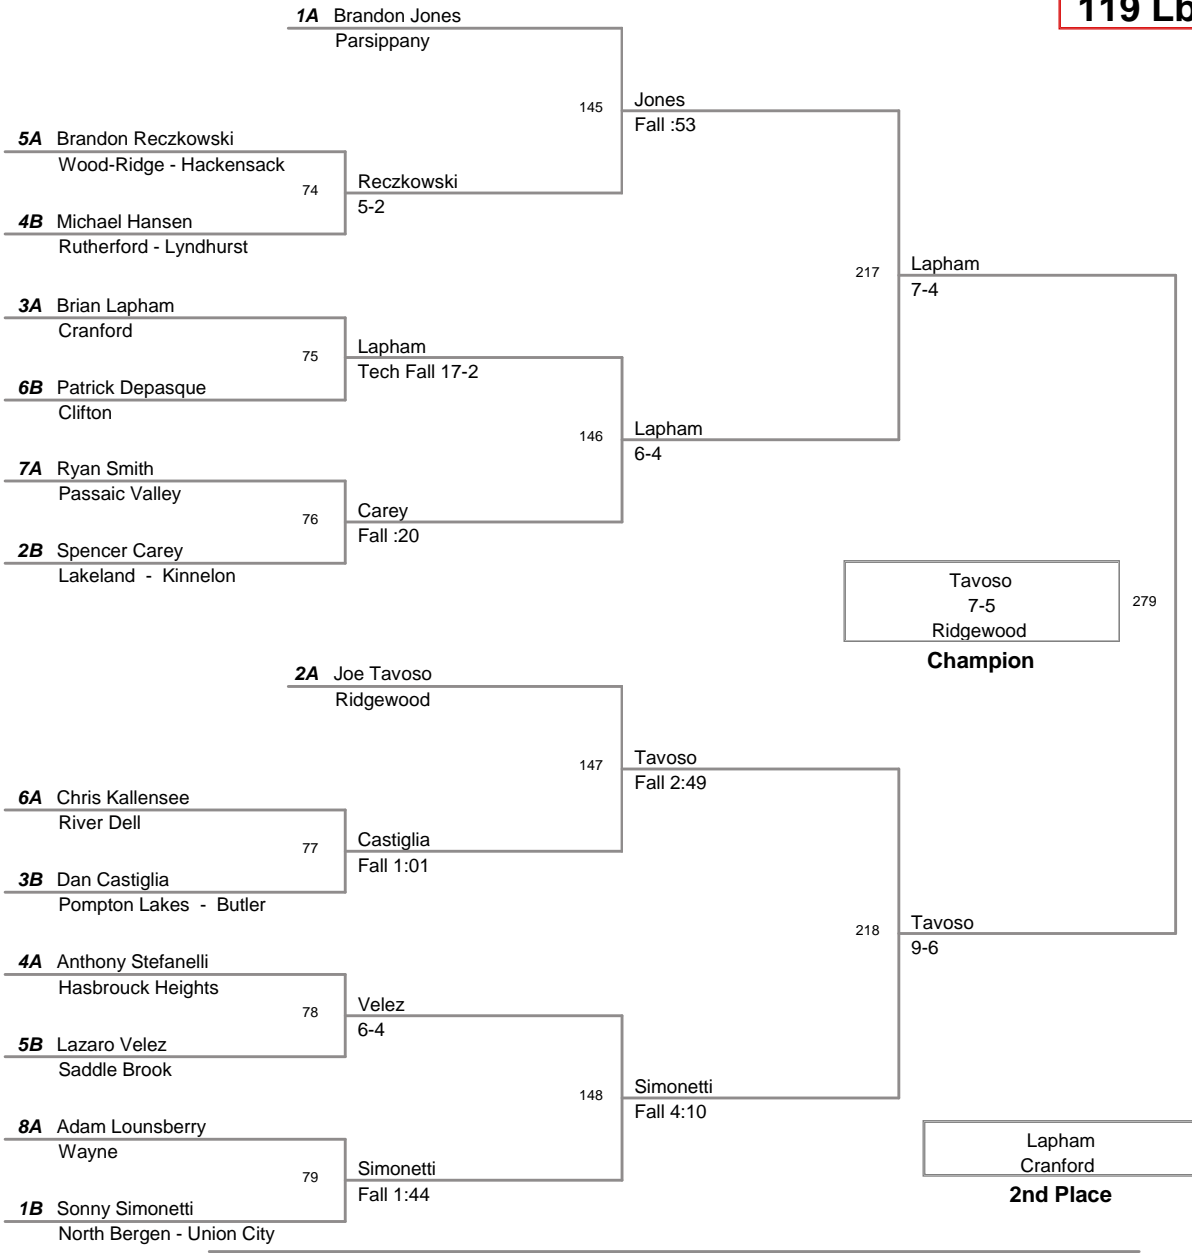

2011 PCYWL Tournament
PCYWL Division

119 Lbs