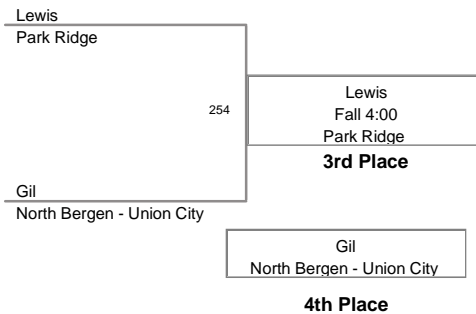

2011 PCYWL Tournament  
PCYWL Division

**55 Lbs**

2011 PCYWL Tournament  
PCYWL Division

**60 Lbs**

2011 PCYWL Tournament  
PCYWL Division

**65 Lbs**

2011 PCYWL Tournament  
PCYWL Division

**70 Lbs**

2011 PCYWL Tournament  
PCYWL Division

**75 Lbs**

2011 PCYWL Tournament  
PCYWL Division

**80 Lbs**

2011 PCYWL Tournament  
PCYWL Division

**85 Lbs**

2011 PCYWL Tournament  
PCYWL Division

**90 Lbs**