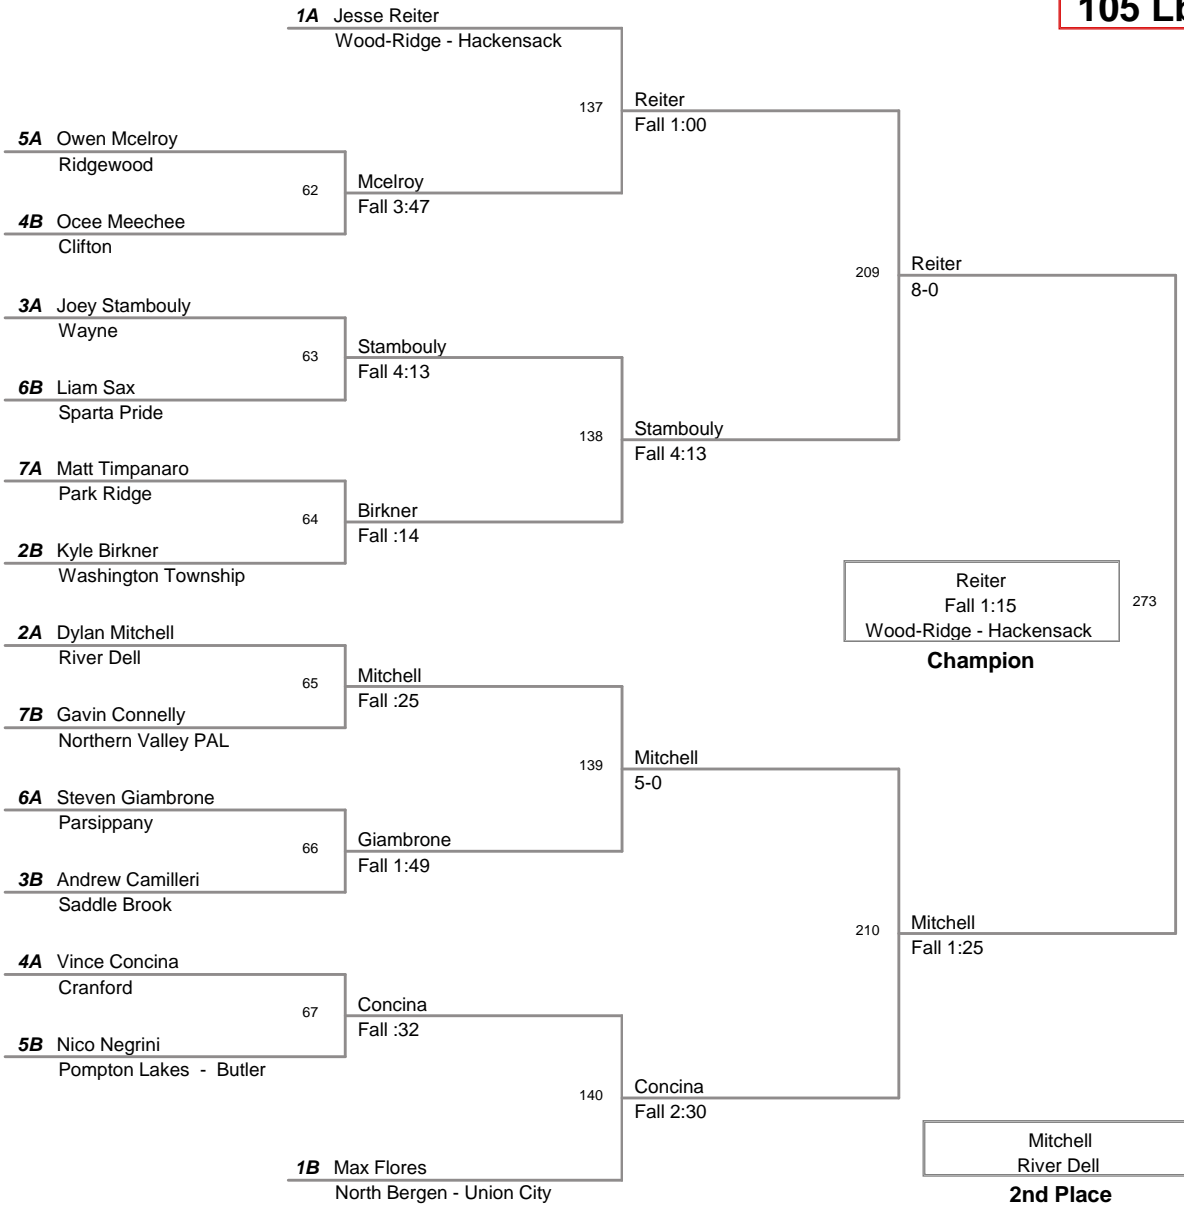

2011 PCYWL Tournament  
PCYWL Division

**95 Lbs**

2011 PCYWL Tournament  
PCYWL Division

**100 Lbs**

2011 PCYWL Tournament  
PCYWL Division

**105 Lbs**

2011 PCYWL Tournament  
PCYWL Division

**112 Lbs**