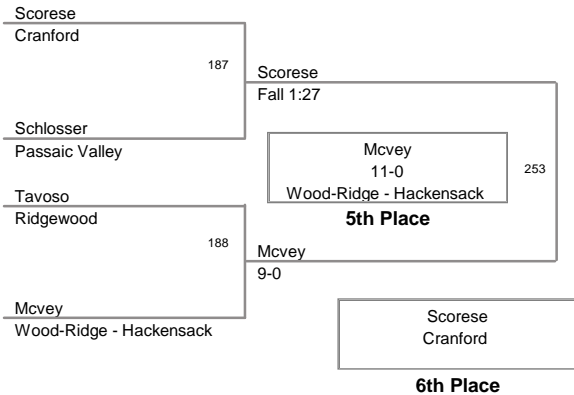

2011 PCYWL Tournament  
PCYWL Division

**55 Lbs**

2011 PCYWL Tournament  
PCYWL Division

**60 Lbs**

2011 PCYWL Tournament  
PCYWL Division

**65 Lbs**

2011 PCYWL Tournament  
PCYWL Division

**70 Lbs**

2011 PCYWL Tournament  
PCYWL Division

**75 Lbs**

2011 PCYWL Tournament  
PCYWL Division

**80 Lbs**

2011 PCYWL Tournament  
PCYWL Division

**85 Lbs**

2011 PCYWL Tournament  
PCYWL Division

**90 Lbs**