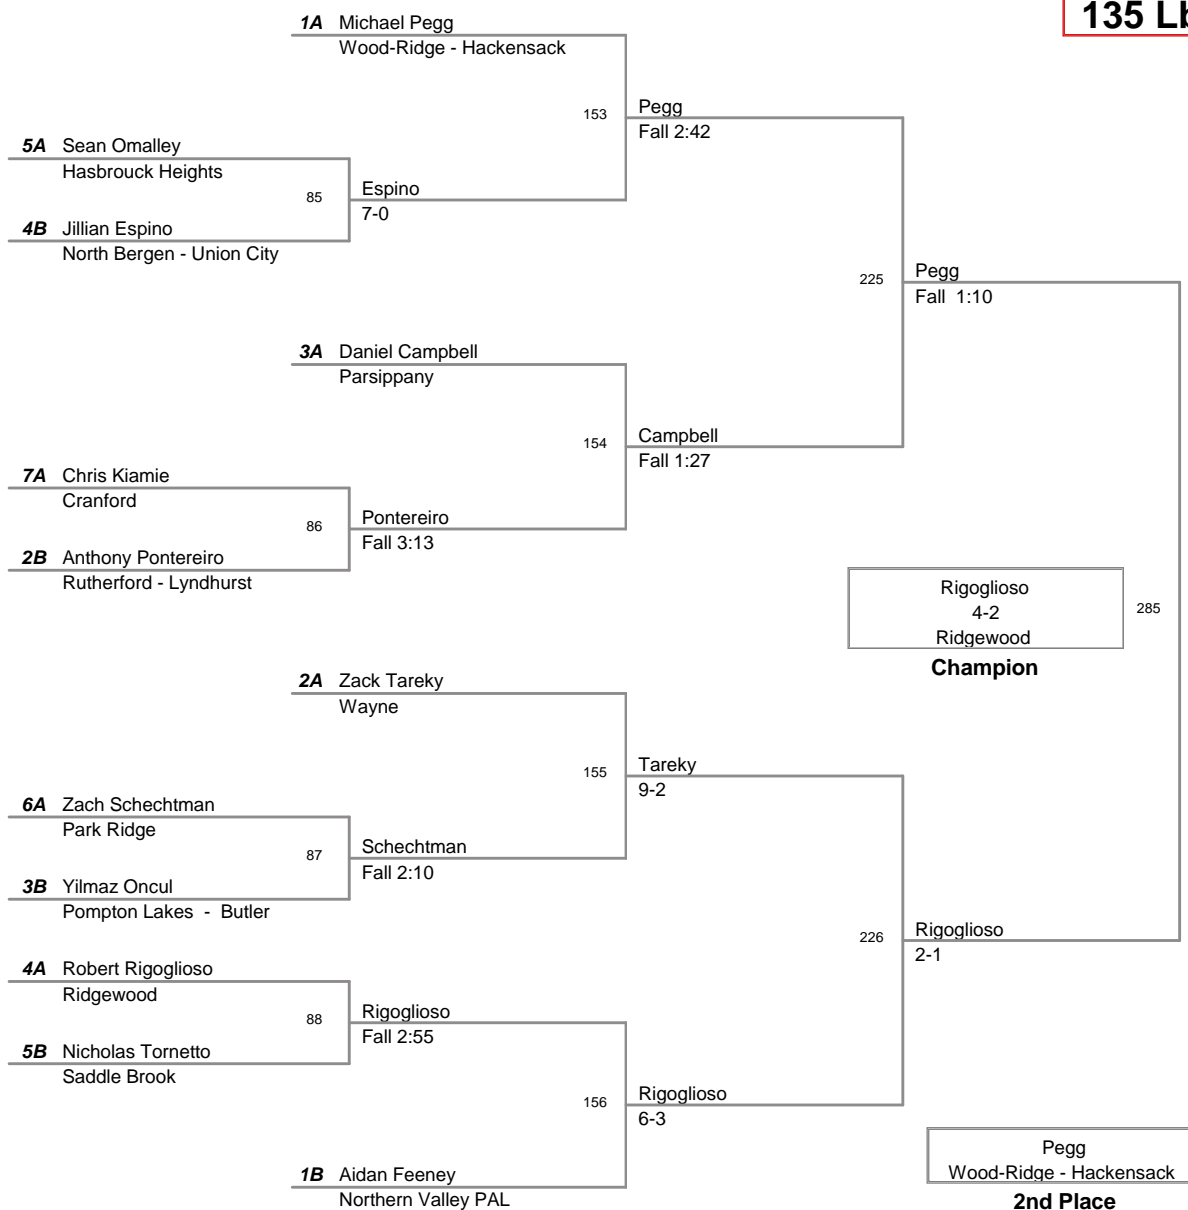

2011 PCYWL Tournament  
PCYWL Division

**119 Lbs**

2011 PCYWL Tournament  
PCYWL Division

**126 Lbs**

2011 PCYWL Tournament  
PCYWL Division

**135 Lbs**

2011 PCYWL Tournament  
PCYWL Division

**145 Lbs**