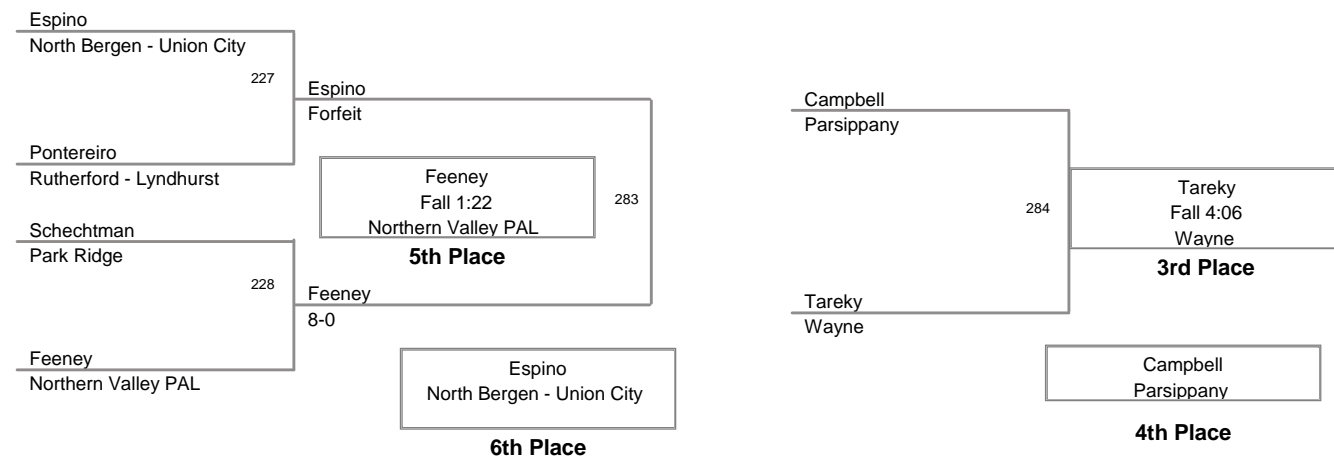

2011 PCYWL Tournament  
PCYWL Division

**119 Lbs**

2011 PCYWL Tournament  
PCYWL Division

**126 Lbs**

2011 PCYWL Tournament  
PCYWL Division

**135 Lbs**

2011 PCYWL Tournament  
PCYWL Division

**145 Lbs**