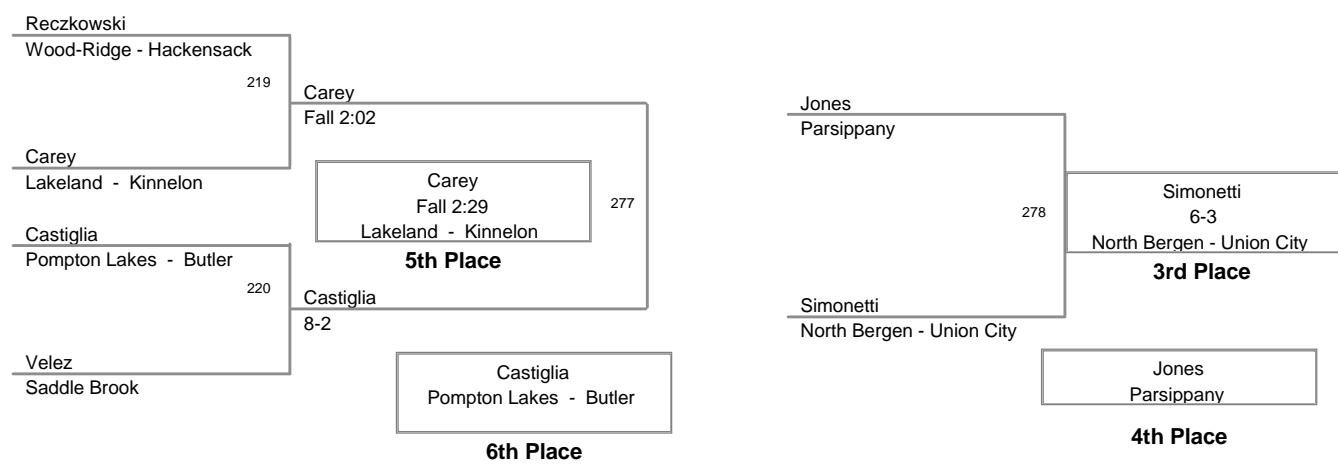

2011 PCYWL Tournament
PCYWL Division

119 Lbs