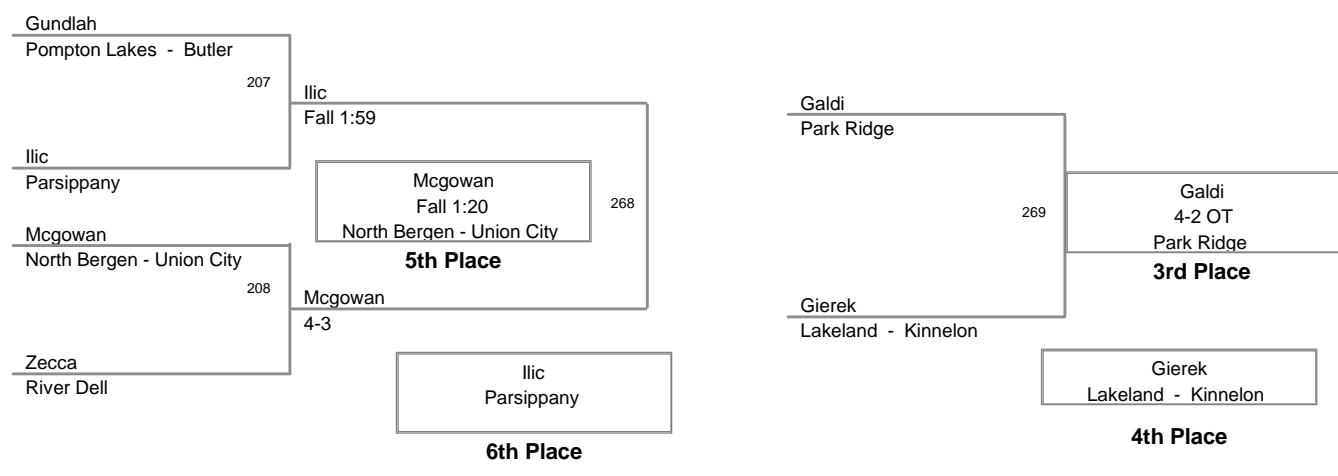

2011 PCYWL Tournament
PCYWL Division

100 Lbs