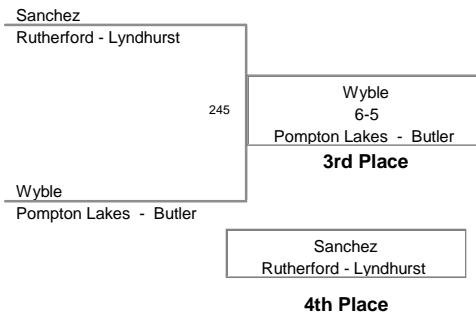

2011 PCYWL Tournament  
PCYWL Division

**55 Lbs**

2011 PCYWL Tournament  
PCYWL Division

**60 Lbs**

2011 PCYWL Tournament  
PCYWL Division

**65 Lbs**

2011 PCYWL Tournament  
PCYWL Division

**70 Lbs**

2011 PCYWL Tournament  
PCYWL Division

**75 Lbs**

2011 PCYWL Tournament  
PCYWL Division

**80 Lbs**

2011 PCYWL Tournament  
PCYWL Division

**85 Lbs**

2011 PCYWL Tournament  
PCYWL Division

**90 Lbs**