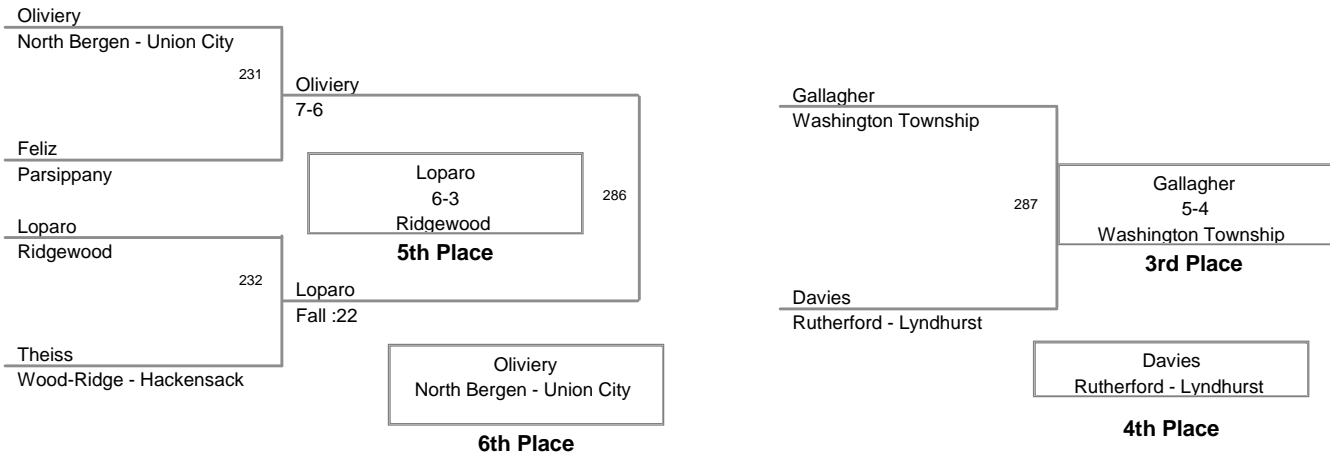

2011 PCYWL Tournament  
PCYWL Division

**119 Lbs**

2011 PCYWL Tournament  
PCYWL Division

**126 Lbs**

2011 PCYWL Tournament  
PCYWL Division

**135 Lbs**

2011 PCYWL Tournament  
PCYWL Division

**145 Lbs**

BYE

**6th Place**

BYE

**4th Place**