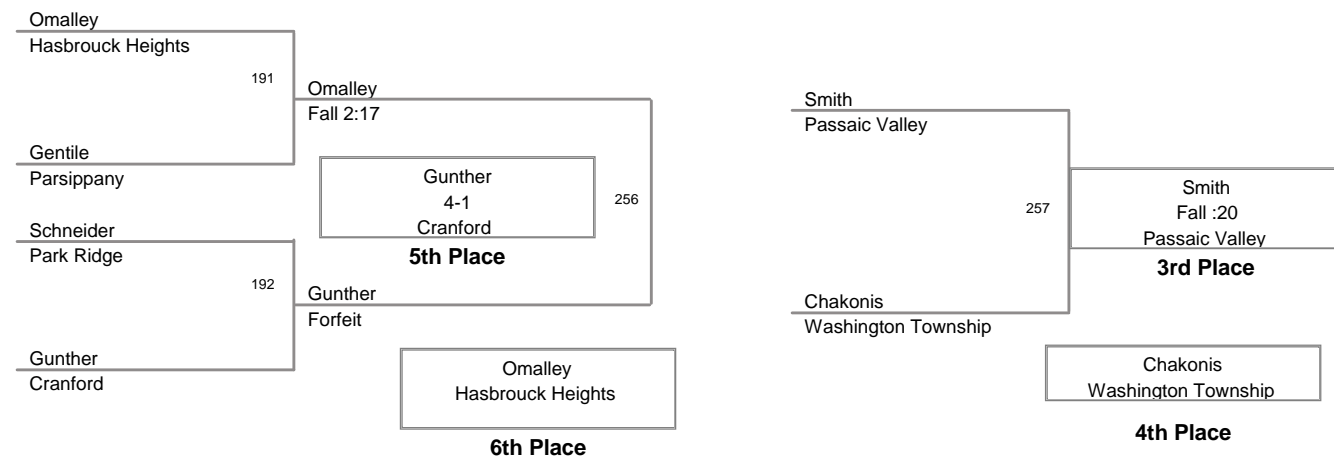

2011 PCYWL Tournament
PCYWL Division

80 Lbs