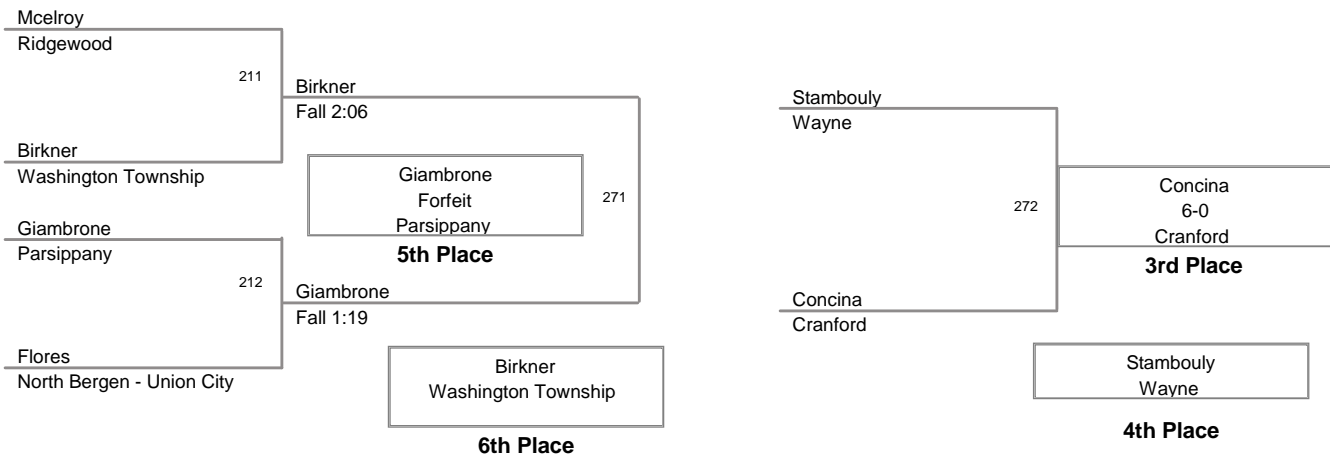

2011 PCYWL Tournament  
PCYWL Division

**95 Lbs**

2011 PCYWL Tournament  
PCYWL Division

**100 Lbs**

2011 PCYWL Tournament  
PCYWL Division

**105 Lbs**

2011 PCYWL Tournament  
PCYWL Division

**112 Lbs**