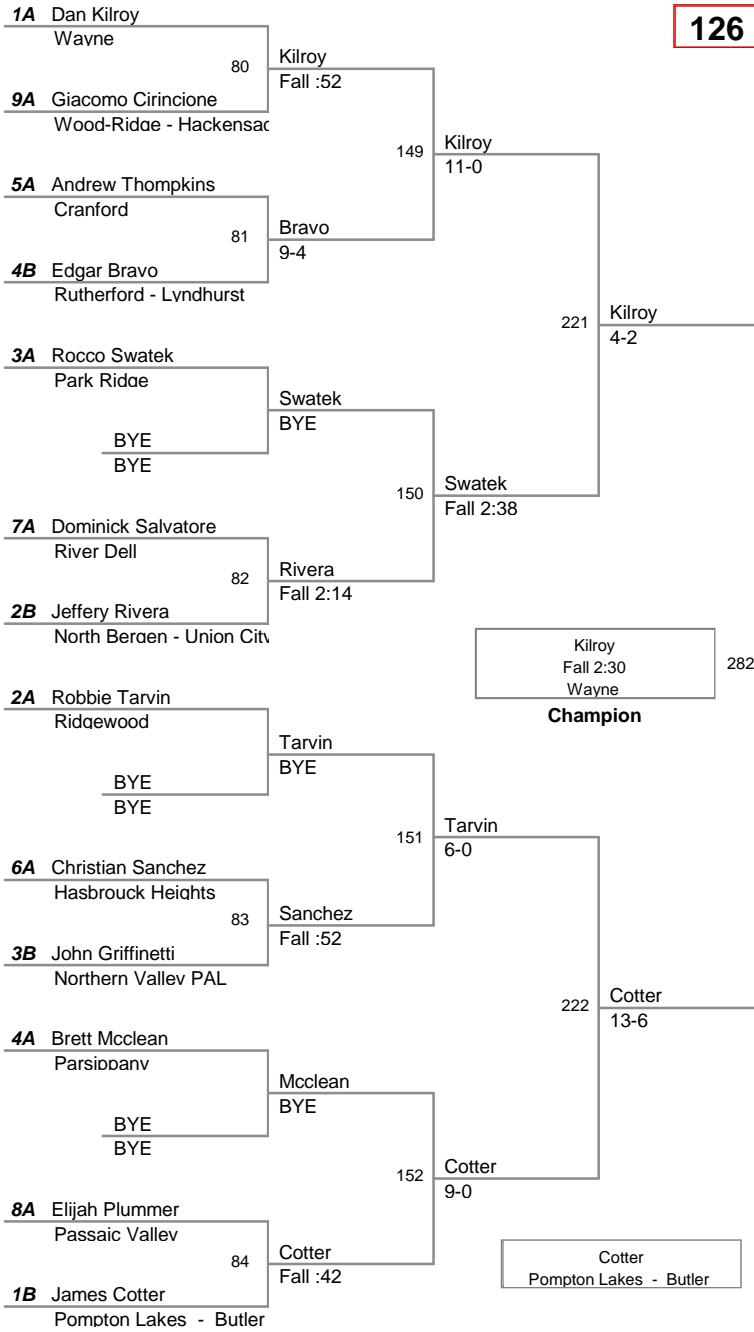

2011 PCYWL Tournament
PCYWL Division

126 Lbs