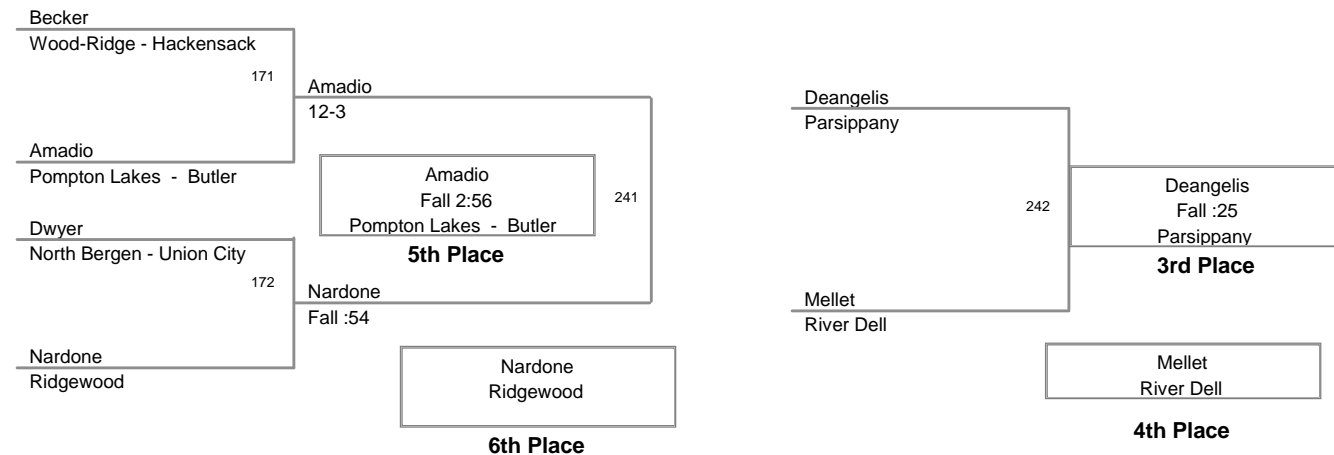

2011 PCYWL Tournament  
PCYWL Division

**55 Lbs**

2011 PCYWL Tournament  
PCYWL Division

**60 Lbs**

2011 PCYWL Tournament  
PCYWL Division

**65 Lbs**

2011 PCYWL Tournament  
PCYWL Division

**70 Lbs**