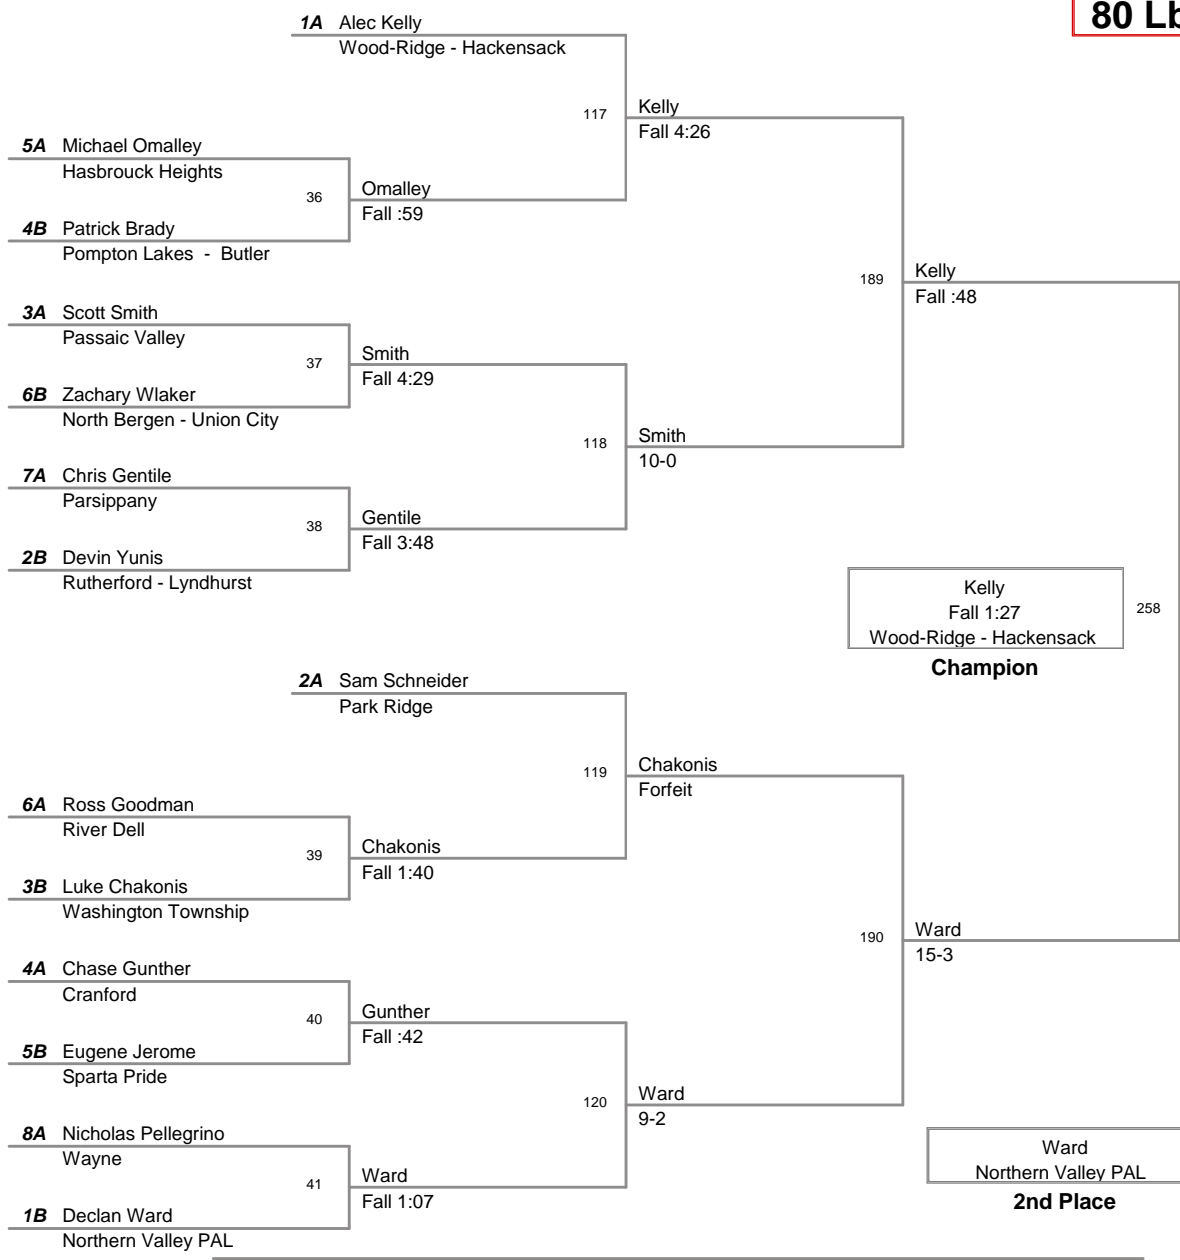

2011 PCYWL Tournament
PCYWL Division

80 Lbs