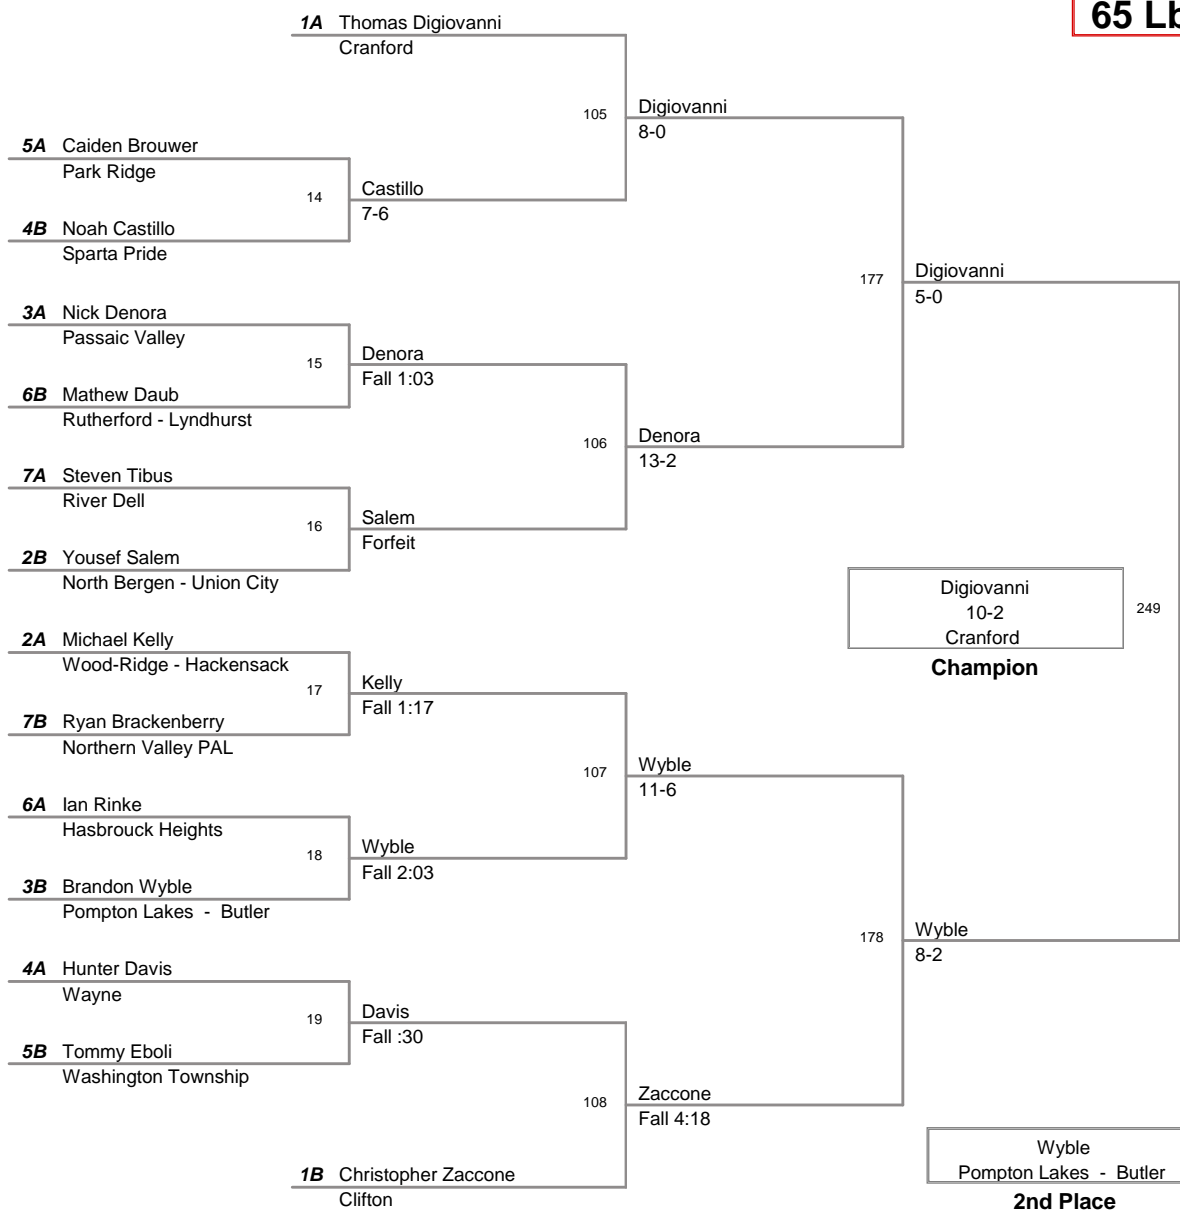

2011 PCYWL Tournament  
PCYWL Division

**55 Lbs**

2011 PCYWL Tournament  
PCYWL Division

**60 Lbs**

2011 PCYWL Tournament  
PCYWL Division

**65 Lbs**

2011 PCYWL Tournament  
PCYWL Division

**70 Lbs**