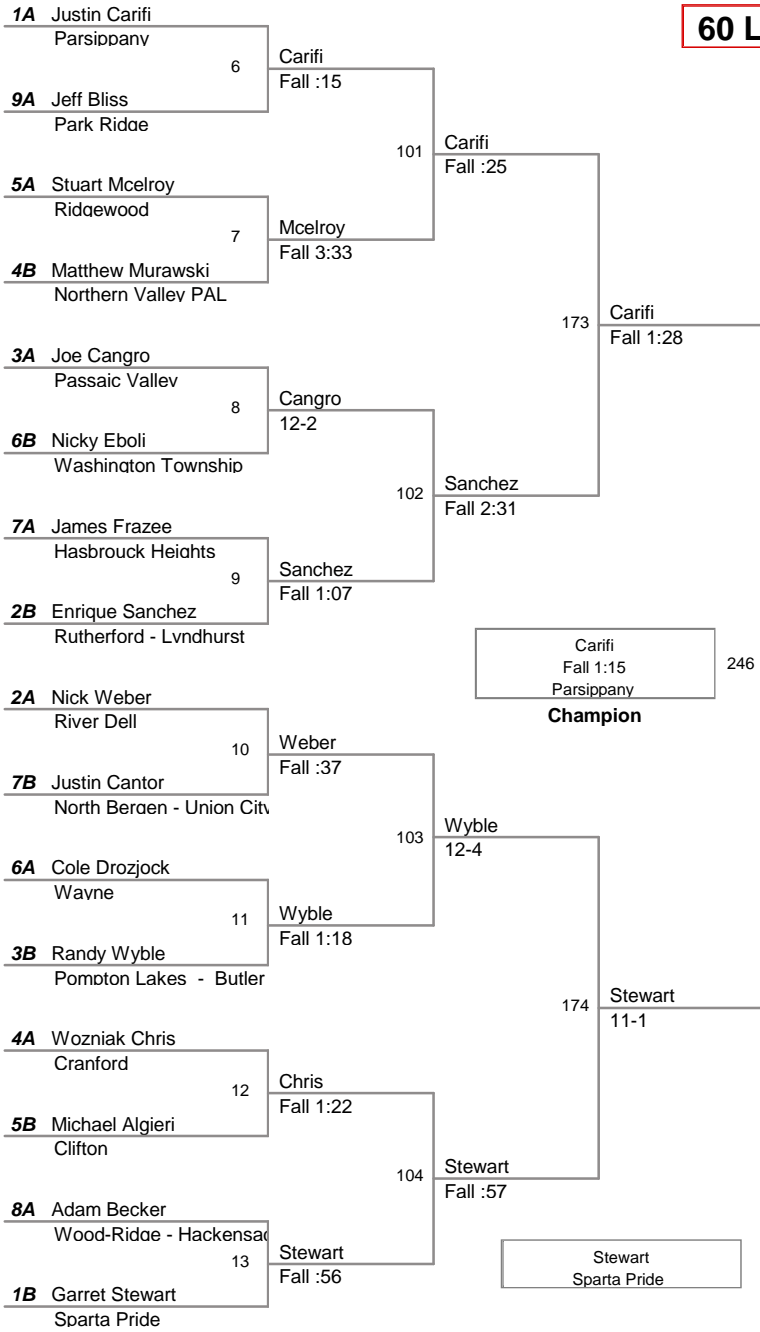

2011 PCYWL Tournament  
PCYWL Division

**55 Lbs**

2011 PCYWL Tournament  
PCYWL Division

**60 Lbs**

2011 PCYWL Tournament  
PCYWL Division

**65 Lbs**

2011 PCYWL Tournament  
PCYWL Division

**70 Lbs**

2011 PCYWL Tournament  
PCYWL Division

**75 Lbs**

2011 PCYWL Tournament  
PCYWL Division

**80 Lbs**

2011 PCYWL Tournament  
PCYWL Division

**85 Lbs**

2011 PCYWL Tournament  
PCYWL Division

**90 Lbs**