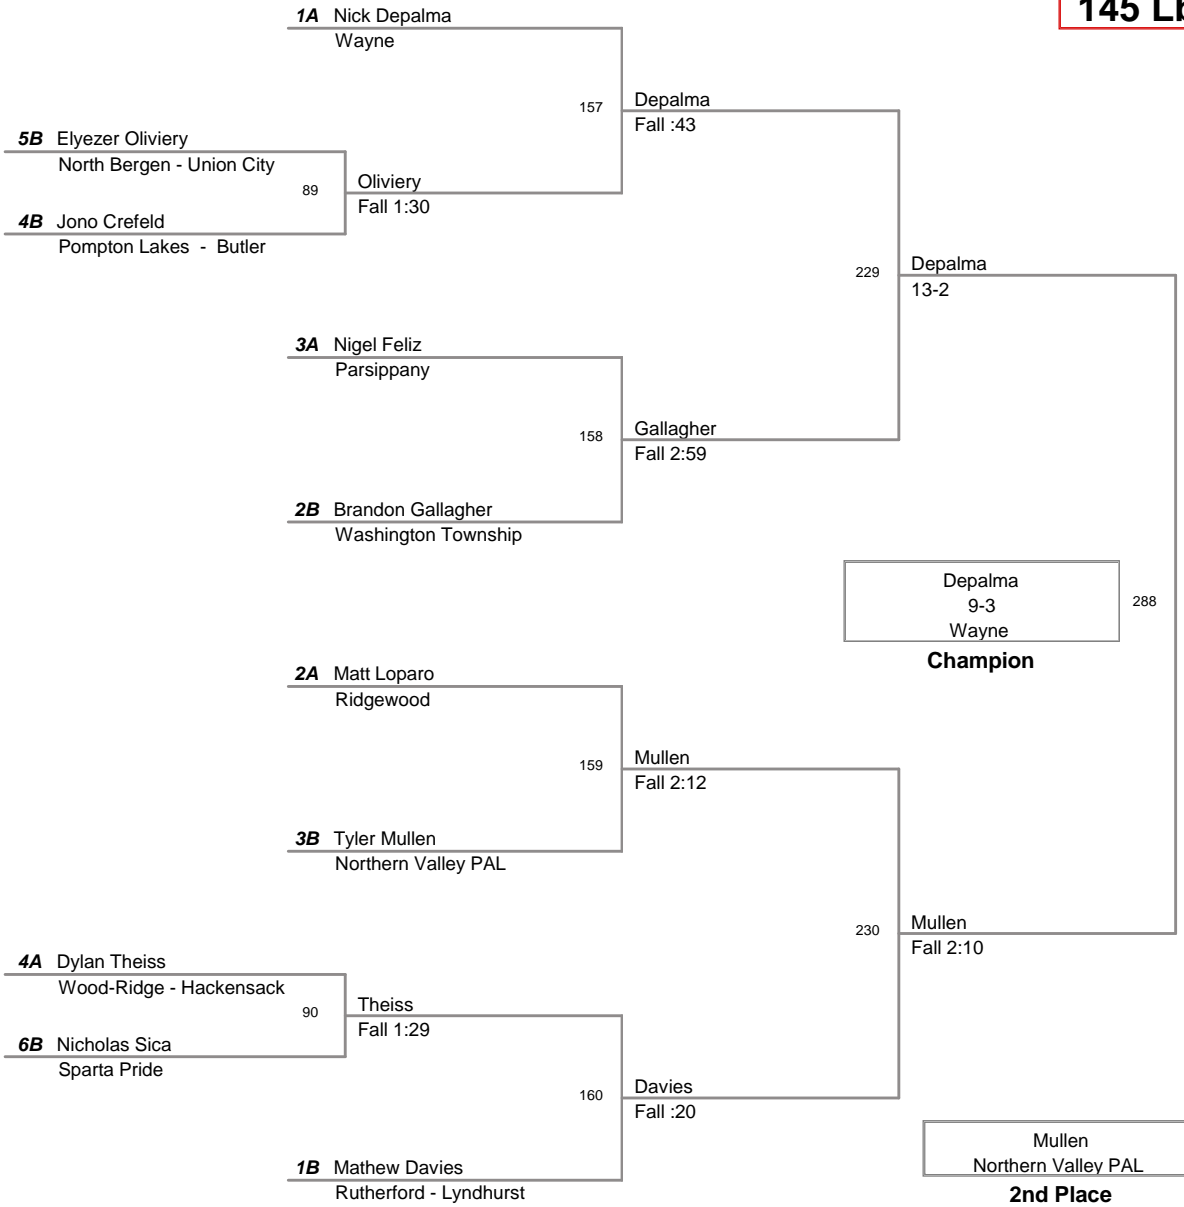

2011 PCYWL Tournament  
PCYWL Division

**119 Lbs**

2011 PCYWL Tournament  
PCYWL Division

**126 Lbs**

2011 PCYWL Tournament  
PCYWL Division

**135 Lbs**

2011 PCYWL Tournament  
PCYWL Division

**145 Lbs**

BYE

**6th Place**

BYE

**4th Place**