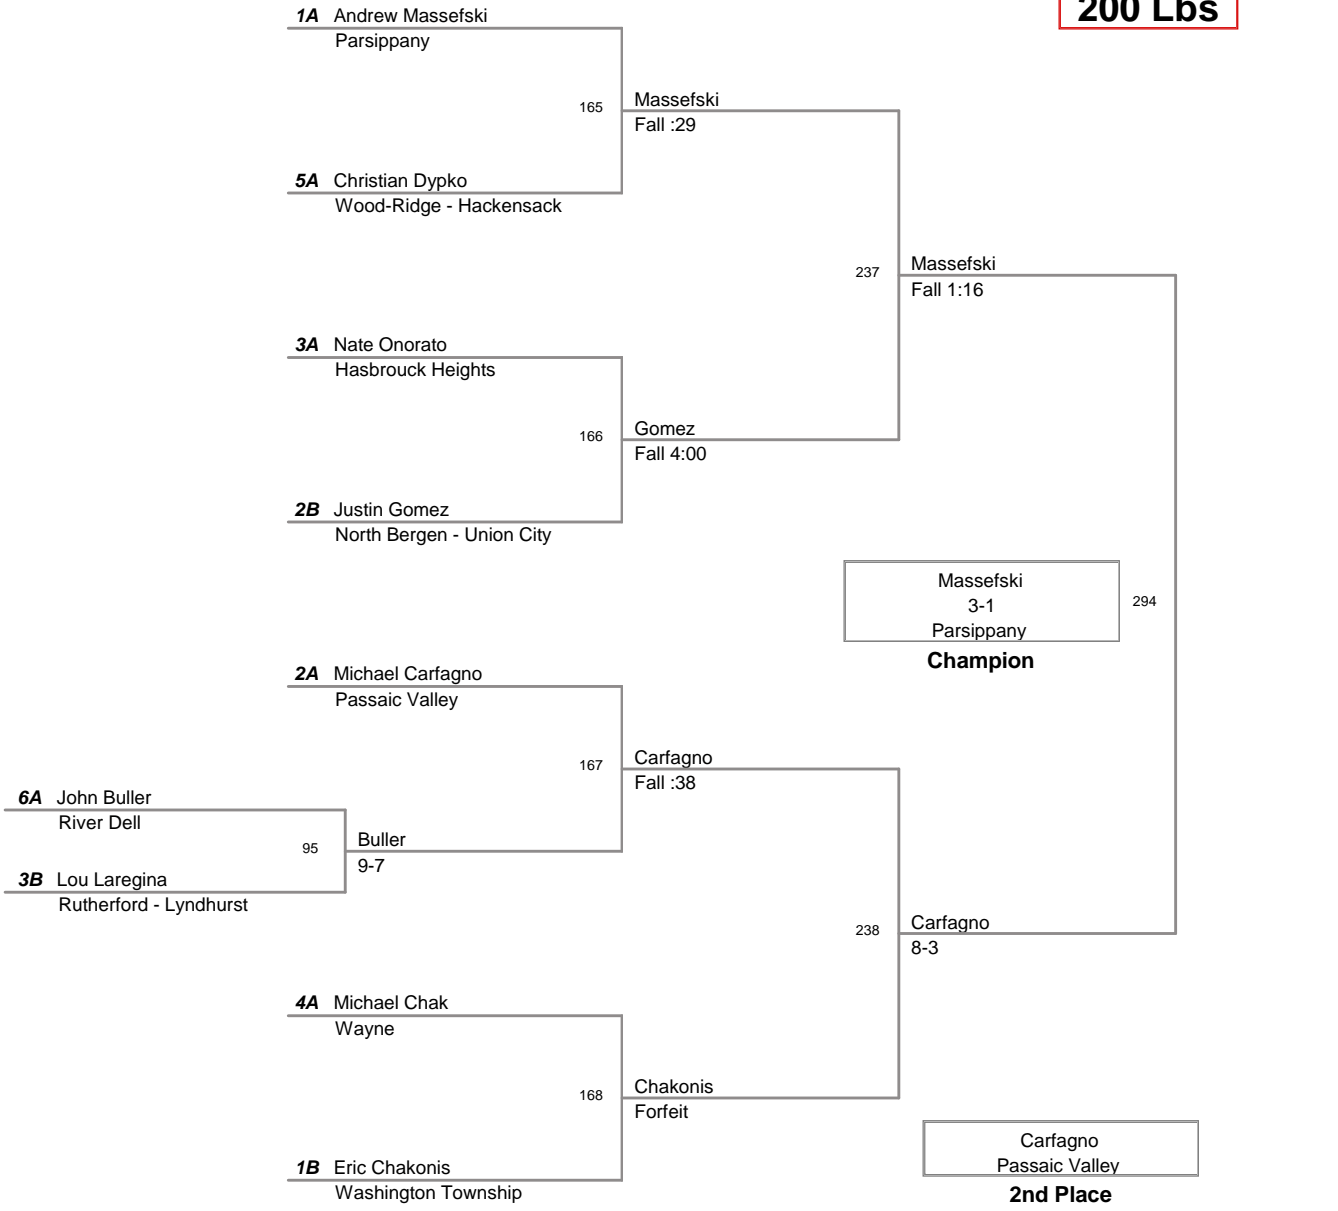

2011 PCYWL Tournament
PCYWL Division

200 Lbs