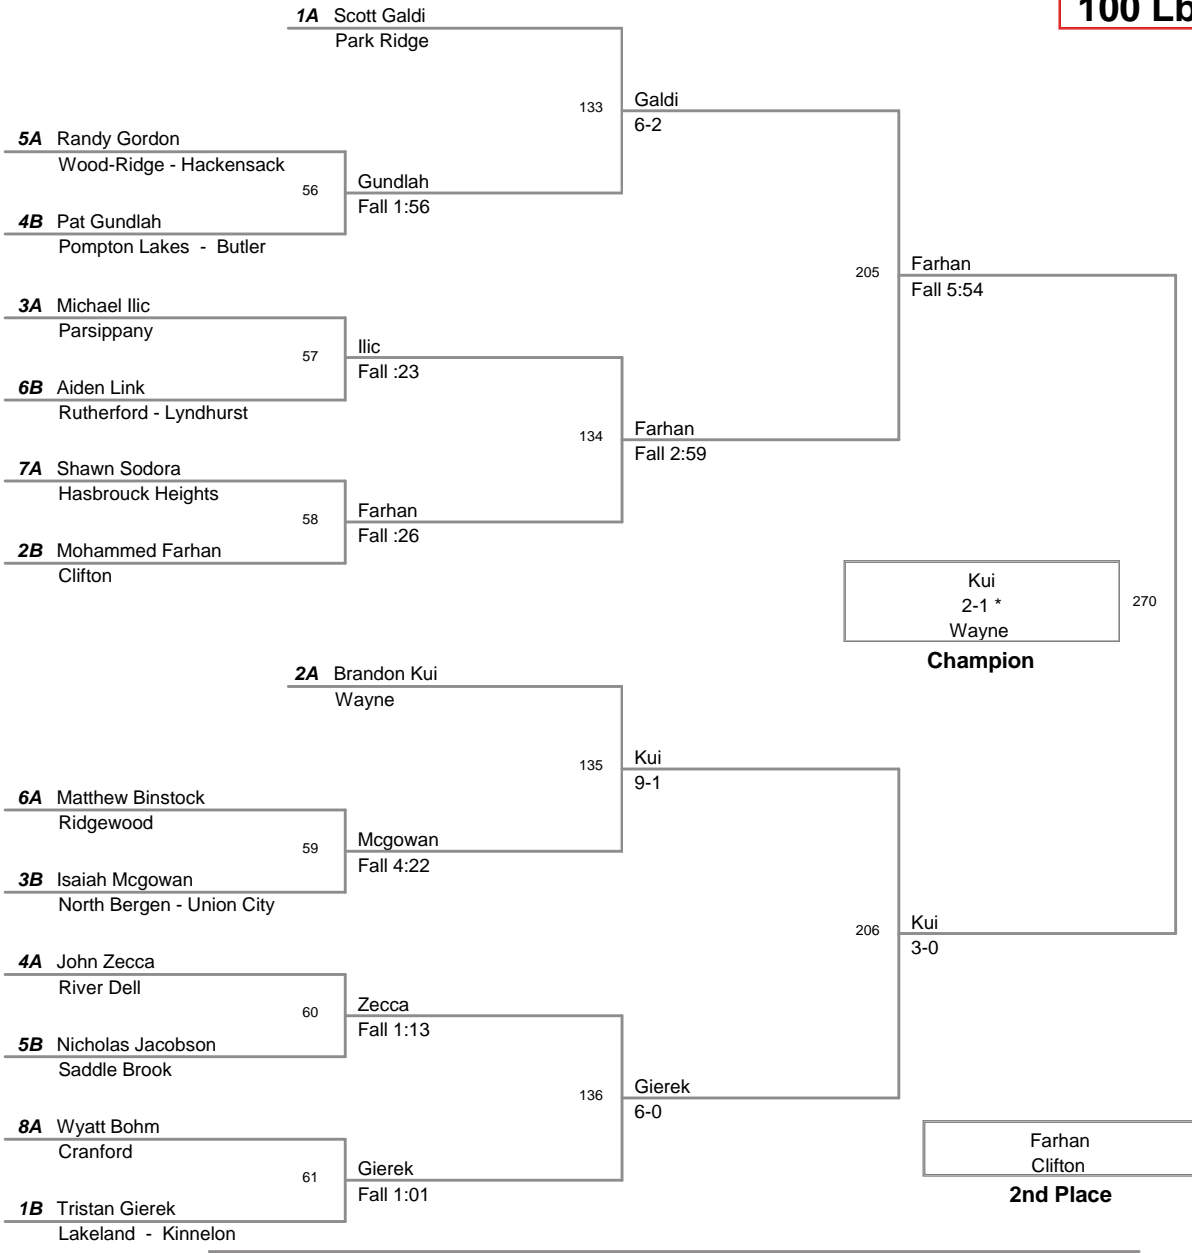

2011 PCYWL Tournament
PCYWL Division

100 Lbs