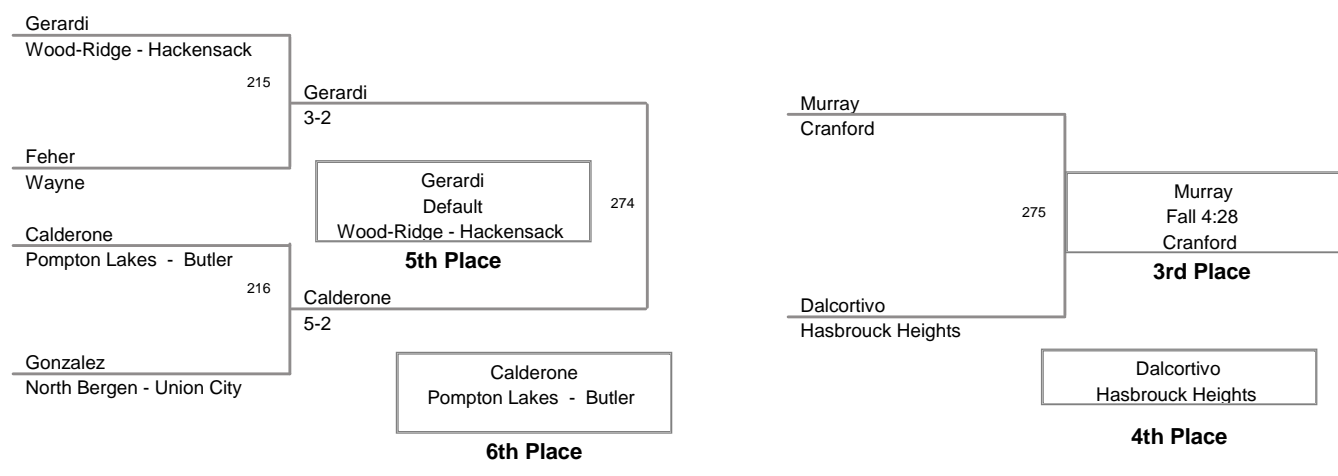

2011 PCYWL Tournament  
PCYWL Division

**95 Lbs**

2011 PCYWL Tournament  
PCYWL Division

**100 Lbs**

2011 PCYWL Tournament  
PCYWL Division

**105 Lbs**

2011 PCYWL Tournament  
PCYWL Division

**112 Lbs**