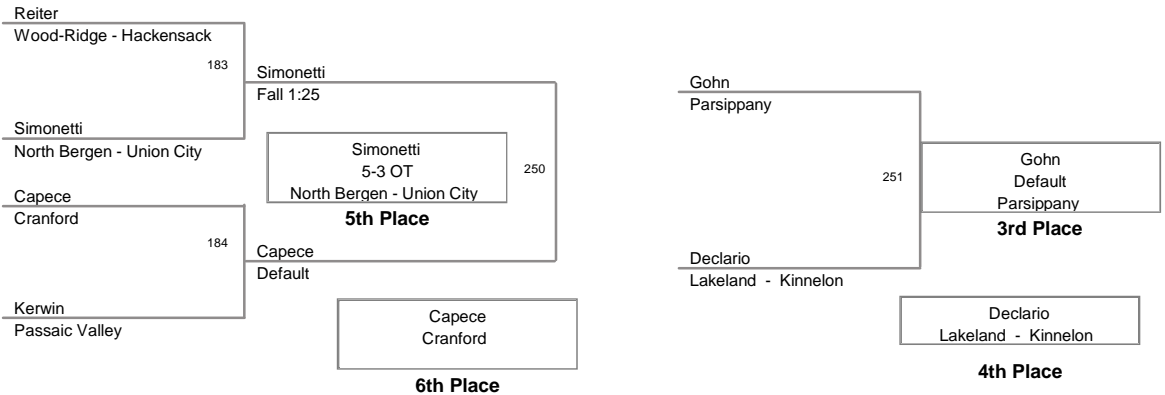

2011 PCYWL Tournament  
PCYWL Division

**55 Lbs**

2011 PCYWL Tournament  
PCYWL Division

**60 Lbs**

2011 PCYWL Tournament  
PCYWL Division

**65 Lbs**

2011 PCYWL Tournament  
PCYWL Division

**70 Lbs**