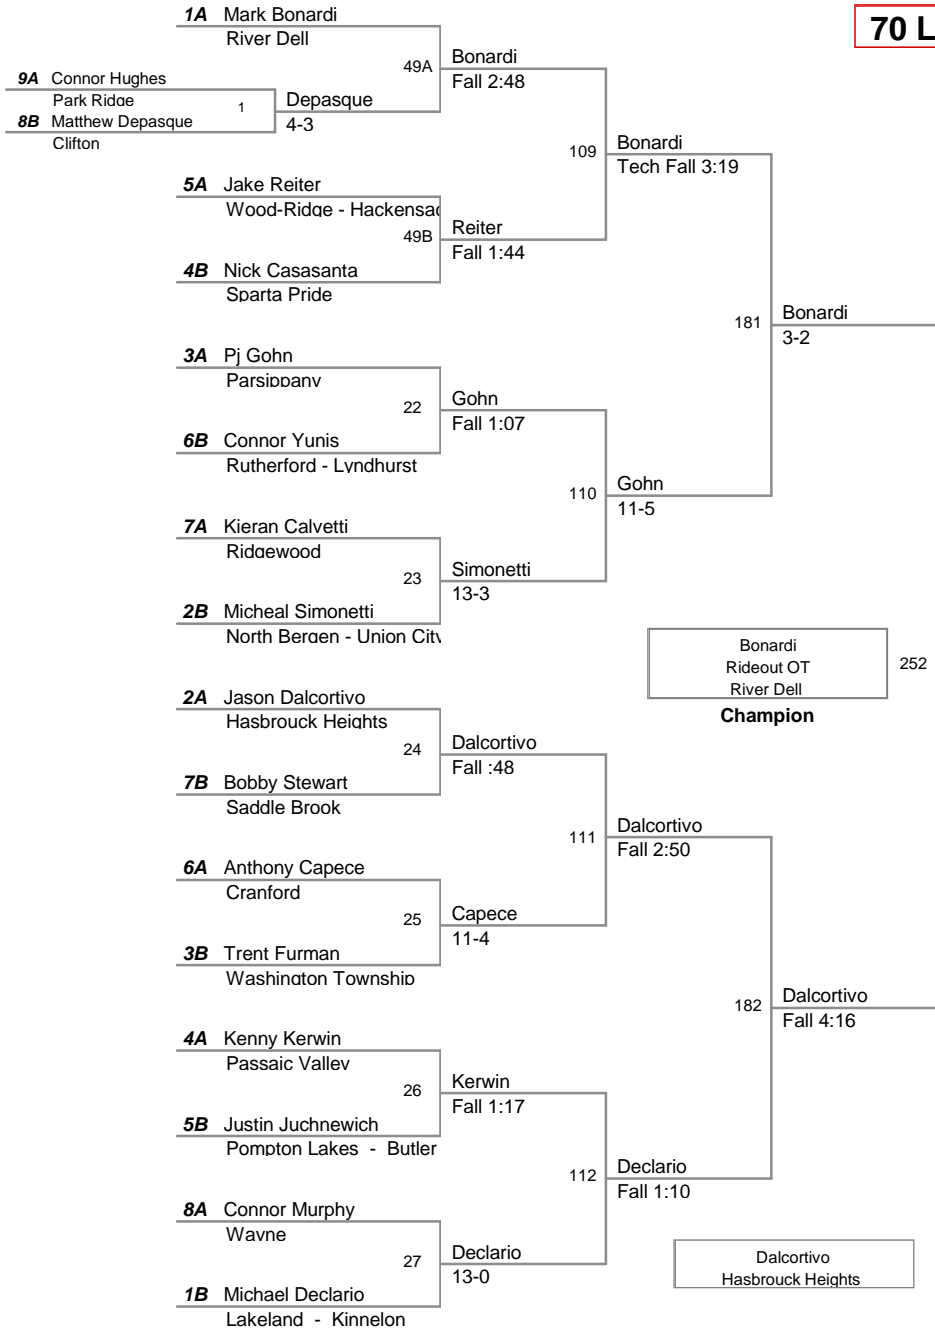

2011 PCYWL Tournament  
PCYWL Division

**55 Lbs**

2011 PCYWL Tournament  
PCYWL Division

**60 Lbs**

2011 PCYWL Tournament  
PCYWL Division

**65 Lbs**

2011 PCYWL Tournament  
PCYWL Division

**70 Lbs**

2011 PCYWL Tournament  
PCYWL Division

**75 Lbs**

2011 PCYWL Tournament  
PCYWL Division

**80 Lbs**

2011 PCYWL Tournament  
PCYWL Division

**85 Lbs**

2011 PCYWL Tournament  
PCYWL Division

**90 Lbs**