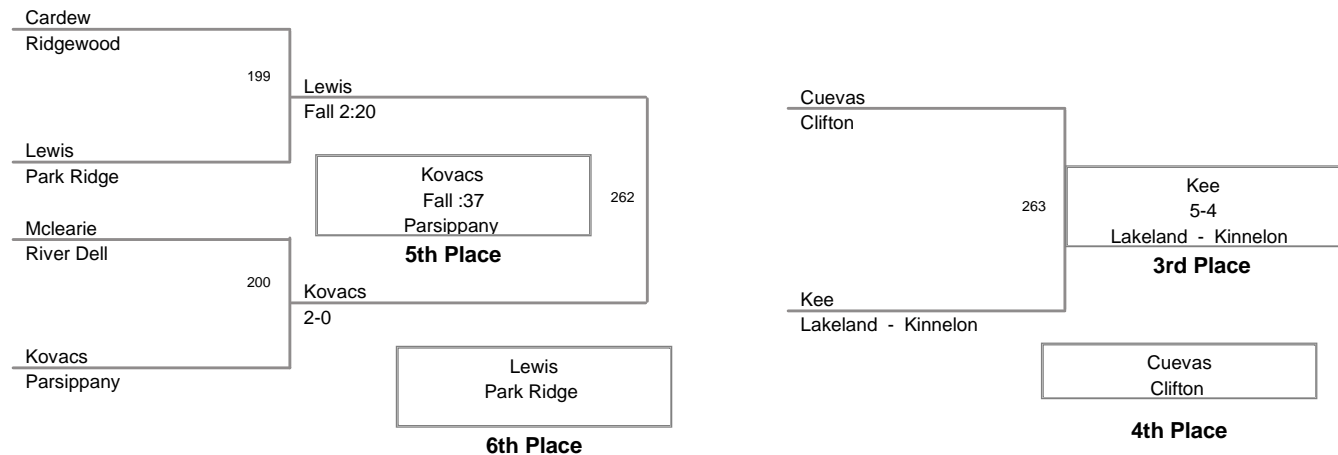

2011 PCYWL Tournament  
PCYWL Division

**75 Lbs**

2011 PCYWL Tournament  
PCYWL Division

**80 Lbs**

2011 PCYWL Tournament  
PCYWL Division

**85 Lbs**

2011 PCYWL Tournament  
PCYWL Division

**90 Lbs**