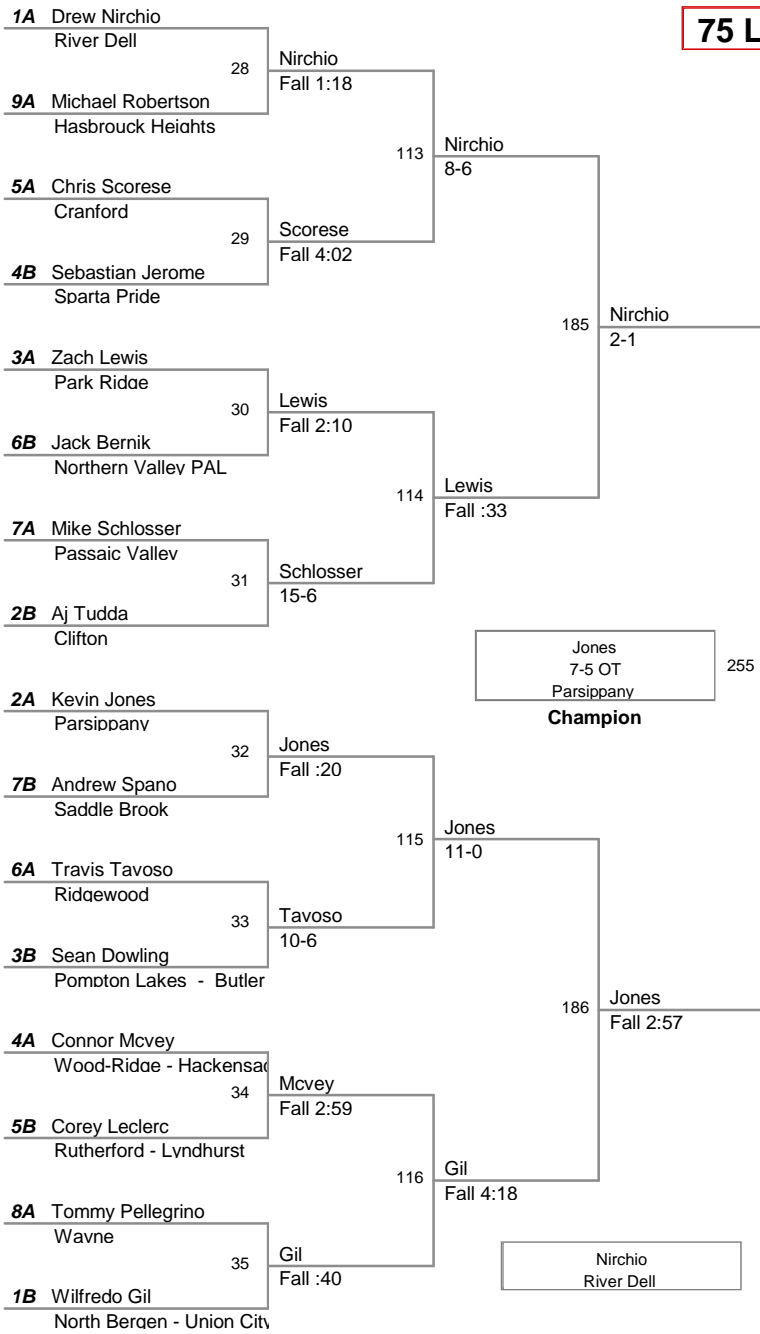

2011 PCYWL Tournament  
PCYWL Division

**55 Lbs**

2011 PCYWL Tournament  
PCYWL Division

**60 Lbs**

2011 PCYWL Tournament  
PCYWL Division

**65 Lbs**

2011 PCYWL Tournament  
PCYWL Division

**70 Lbs**

2011 PCYWL Tournament  
PCYWL Division

**75 Lbs**

2011 PCYWL Tournament  
PCYWL Division

**80 Lbs**

2011 PCYWL Tournament  
PCYWL Division

**85 Lbs**

2011 PCYWL Tournament  
PCYWL Division

**90 Lbs**