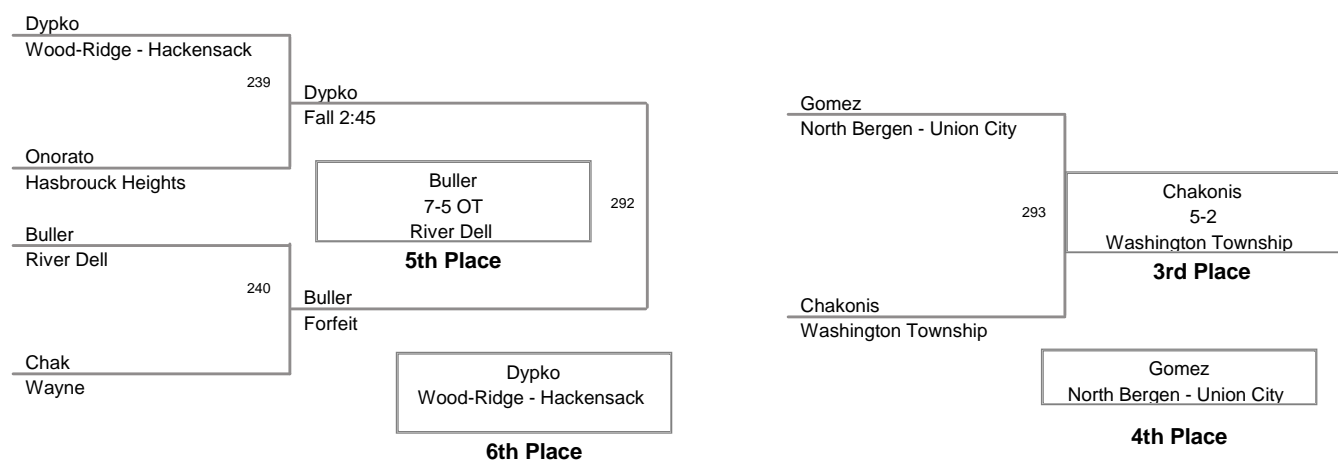

2011 PCYWL Tournament
PCYWL Division

200 Lbs