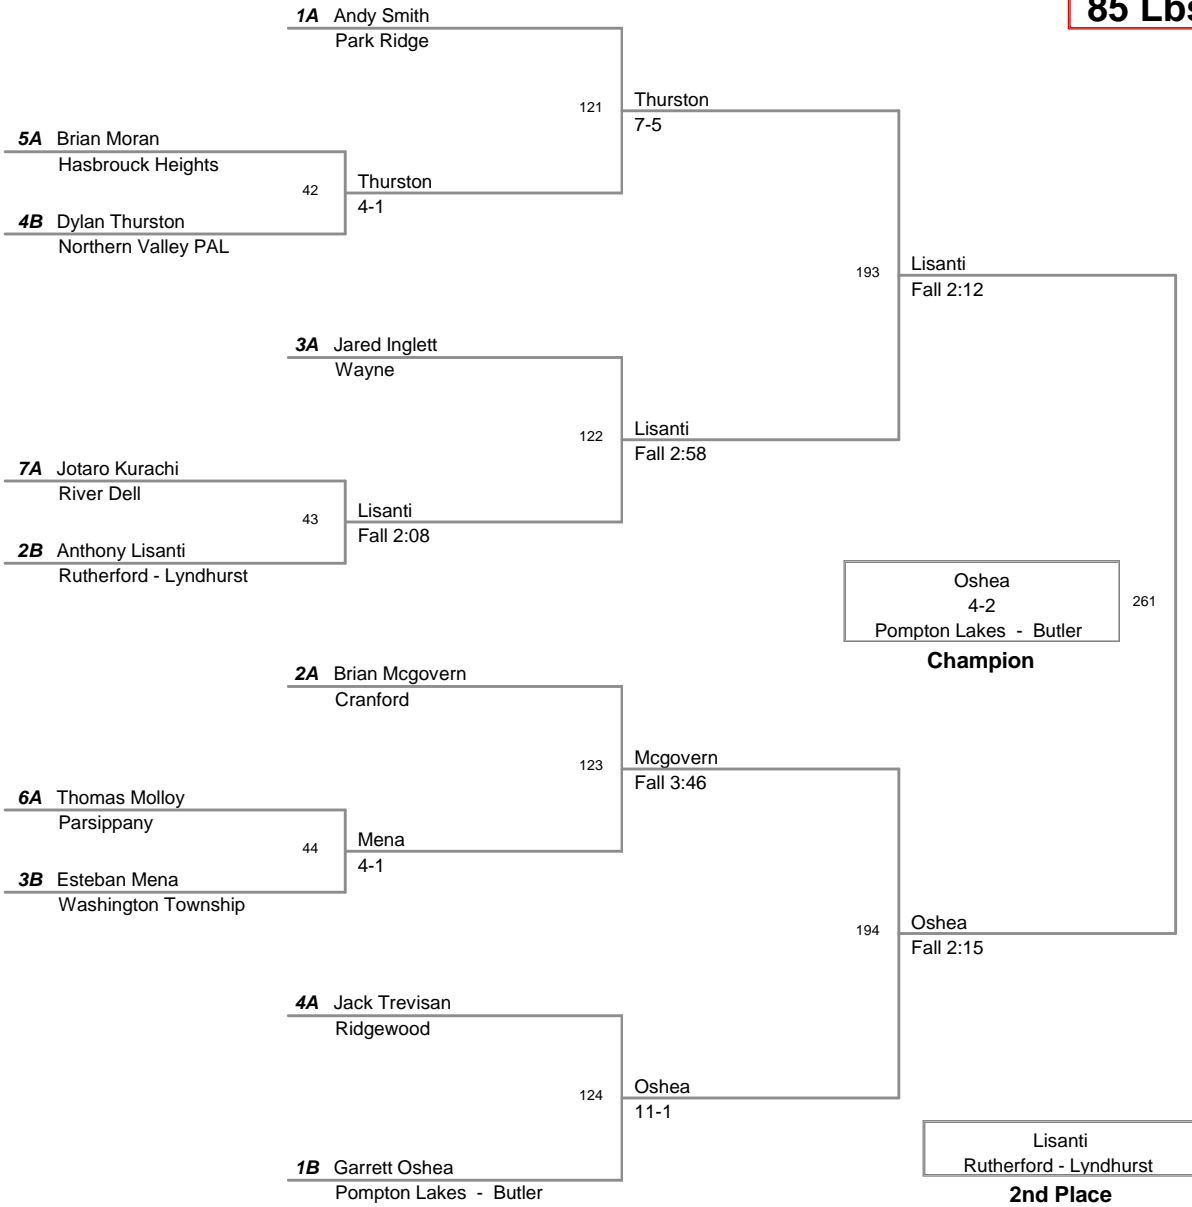

2011 PCYWL Tournament  
PCYWL Division

**75 Lbs**

2011 PCYWL Tournament  
PCYWL Division

**80 Lbs**

2011 PCYWL Tournament  
PCYWL Division

**85 Lbs**

2011 PCYWL Tournament  
PCYWL Division

**90 Lbs**