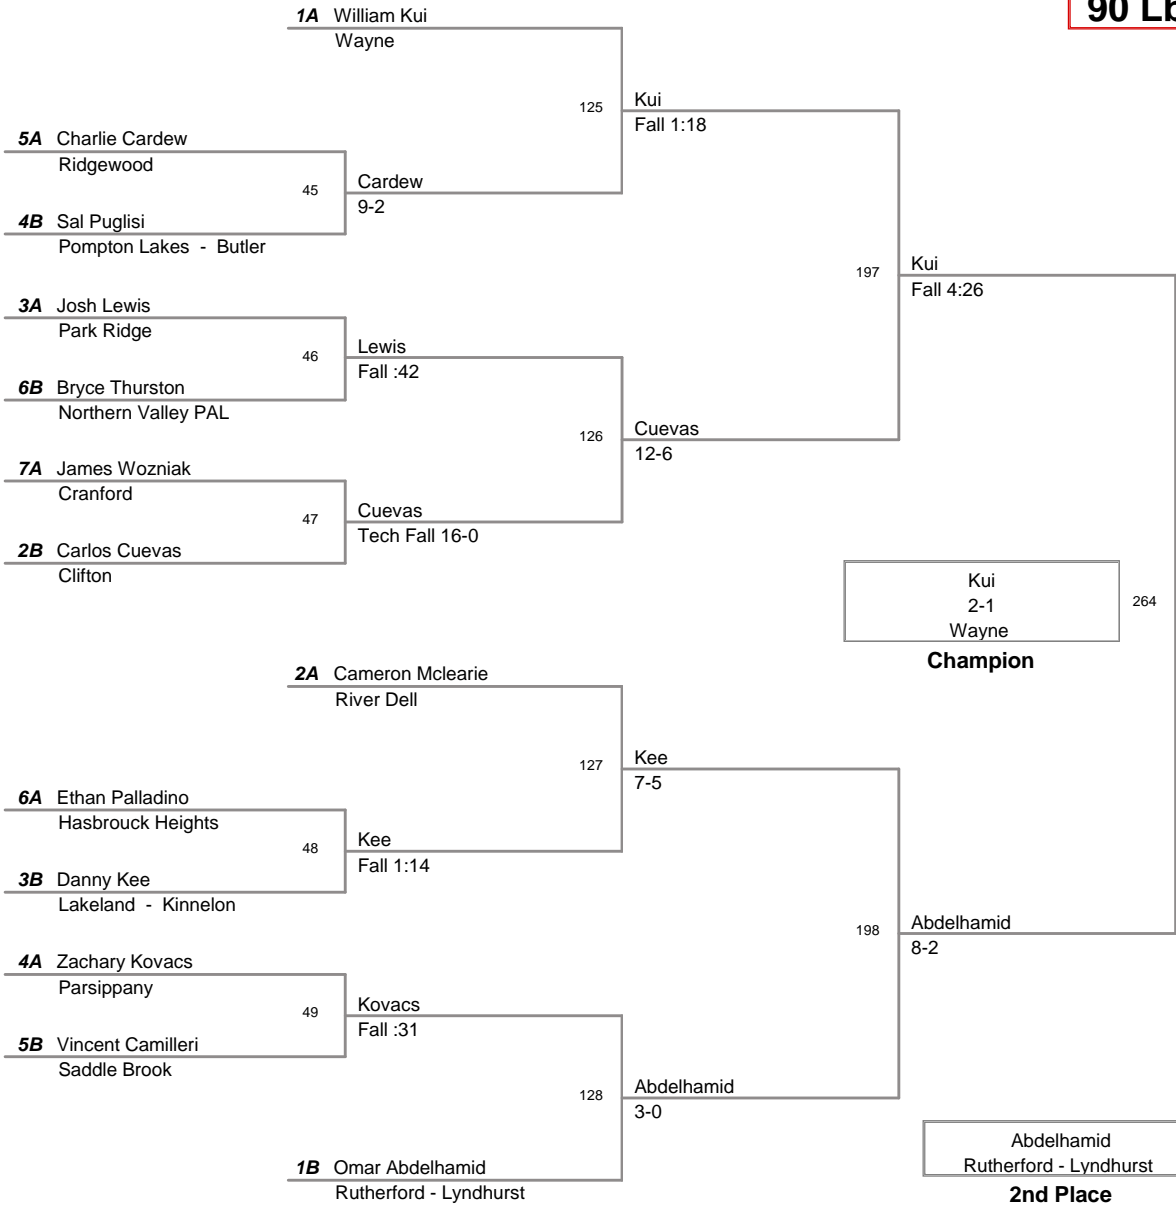

2011 PCYWL Tournament  
PCYWL Division

**75 Lbs**

2011 PCYWL Tournament  
PCYWL Division

**80 Lbs**

2011 PCYWL Tournament  
PCYWL Division

**85 Lbs**

2011 PCYWL Tournament  
PCYWL Division

**90 Lbs**