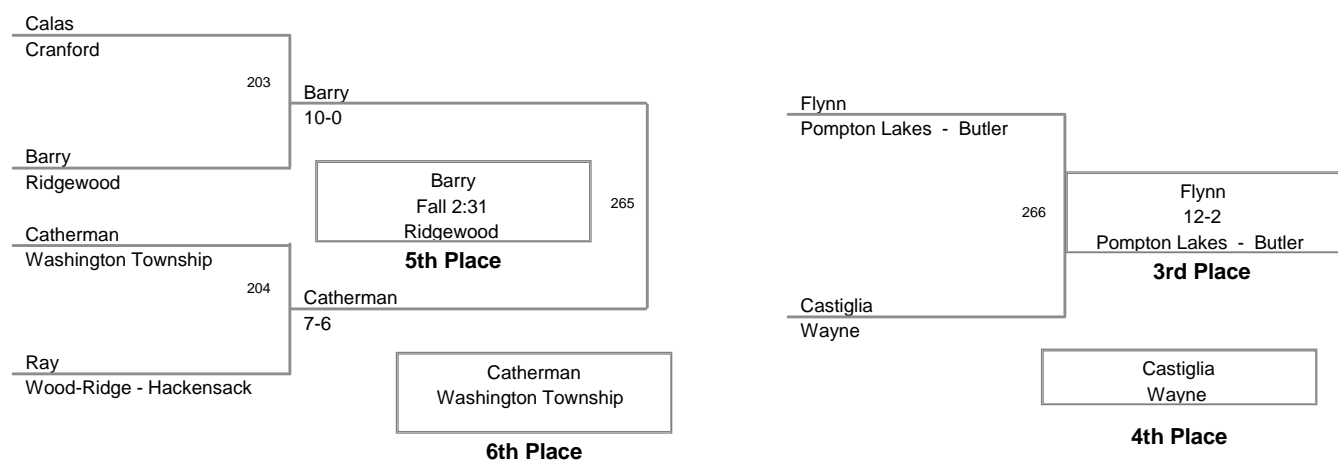

2011 PCYWL Tournament
PCYWL Division

95 Lbs