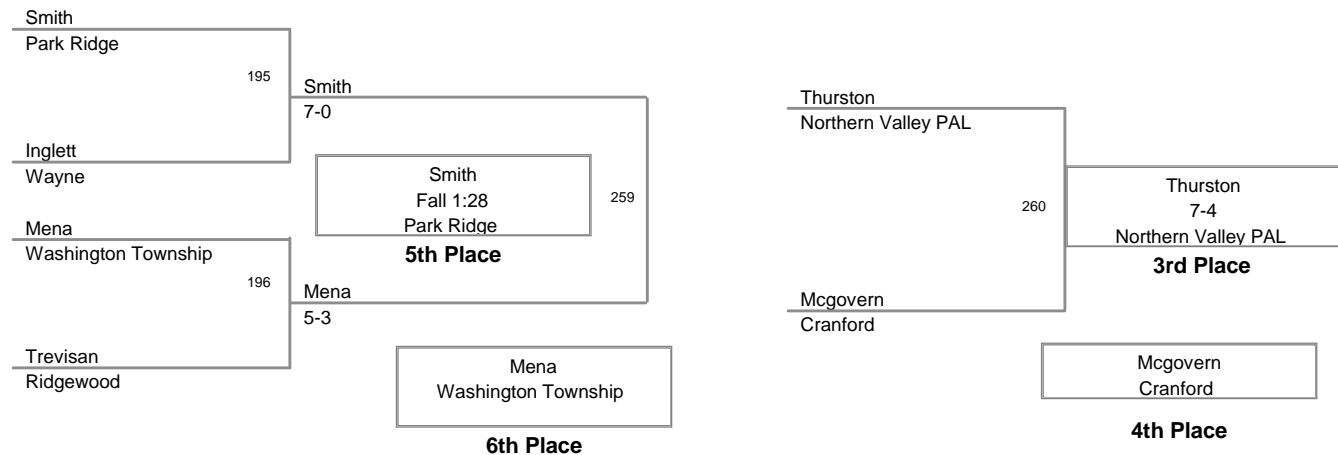

2011 PCYWL Tournament  
PCYWL Division

**75 Lbs**

2011 PCYWL Tournament  
PCYWL Division

**80 Lbs**

2011 PCYWL Tournament  
PCYWL Division

**85 Lbs**

2011 PCYWL Tournament  
PCYWL Division

**90 Lbs**