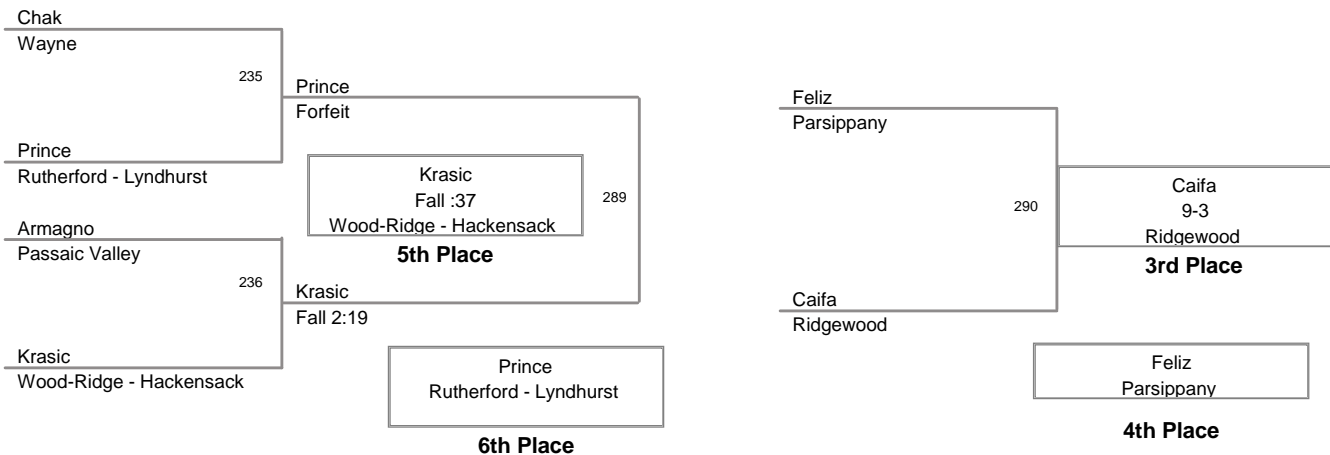

2011 PCYWL Tournament
PCYWL Division

160 Lbs