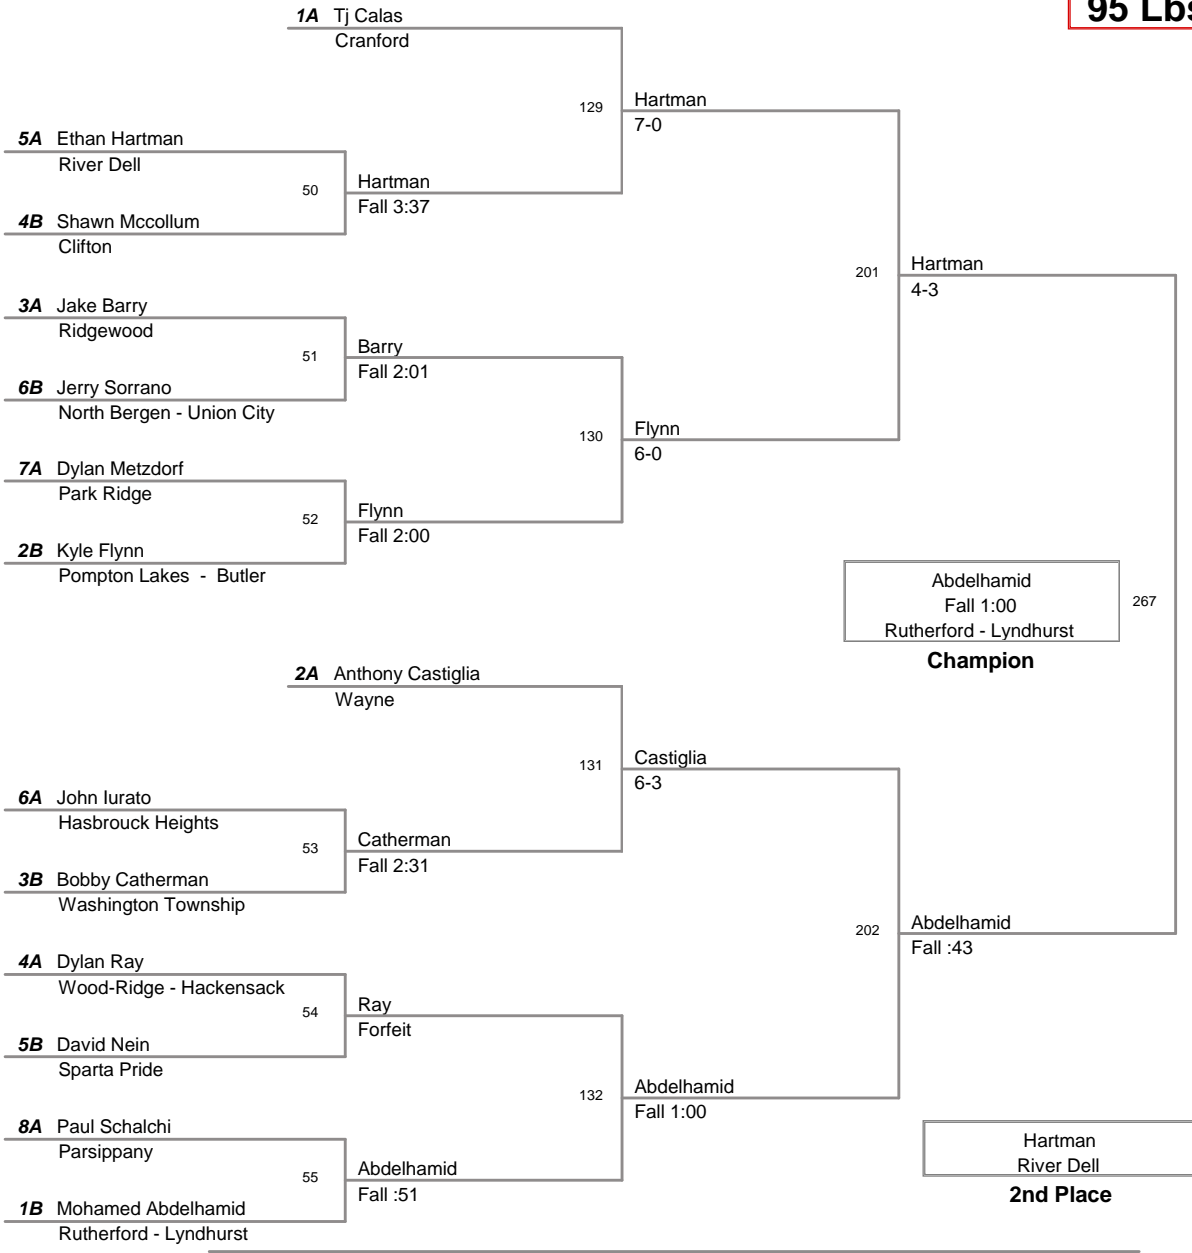

2011 PCYWL Tournament
PCYWL Division

95 Lbs