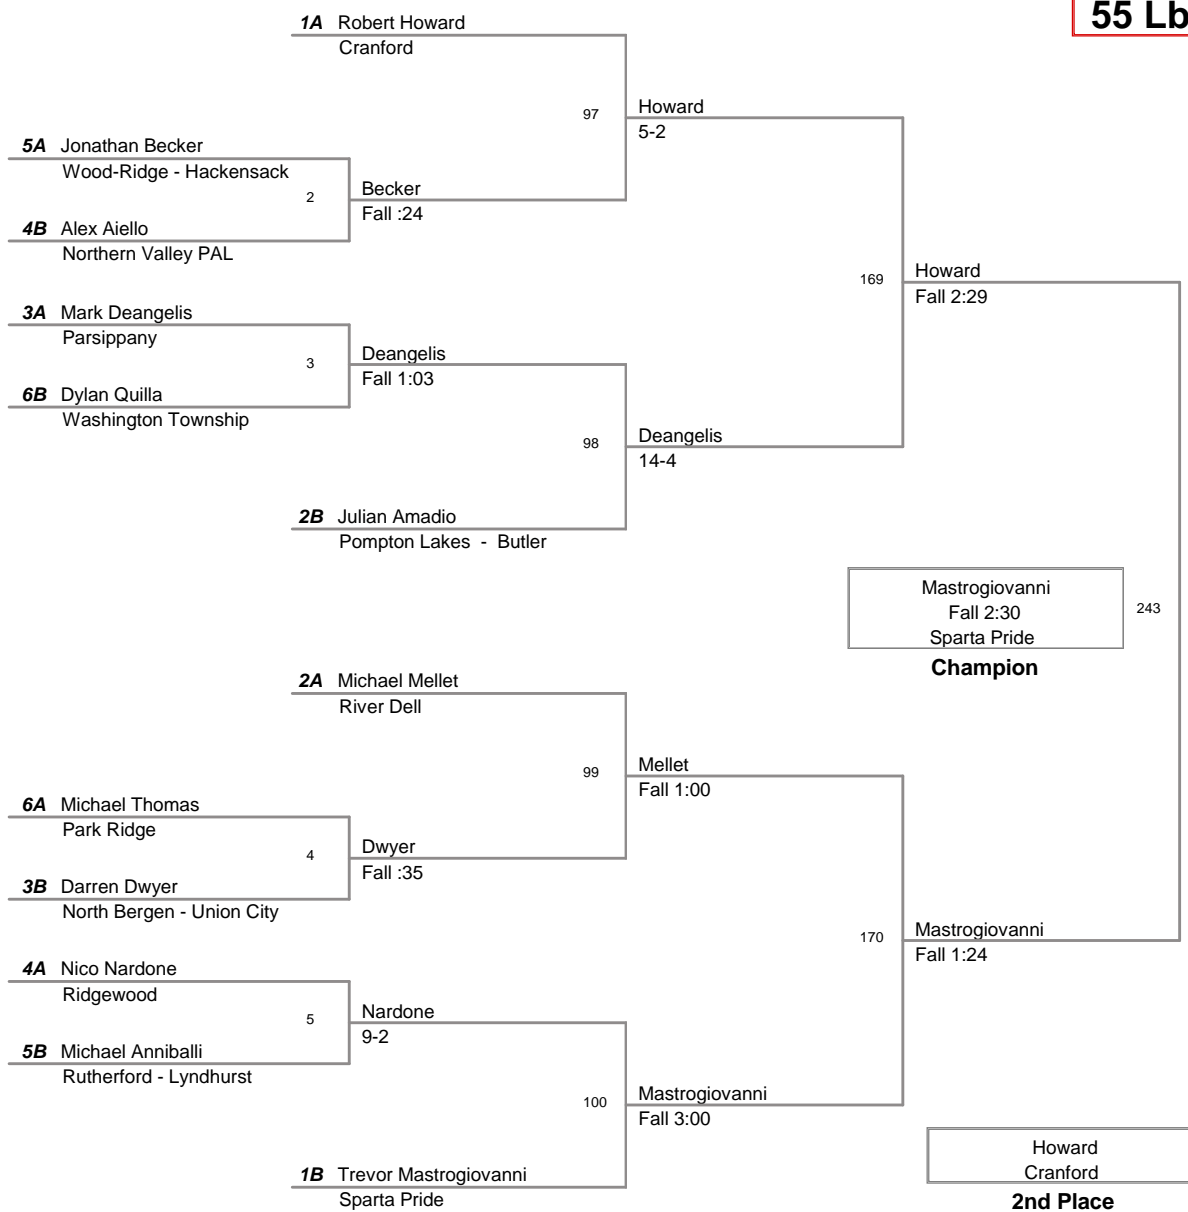

2011 PCYWL Tournament  
PCYWL Division

**55 Lbs**

2011 PCYWL Tournament  
PCYWL Division

**60 Lbs**

2011 PCYWL Tournament  
PCYWL Division

**65 Lbs**

2011 PCYWL Tournament  
PCYWL Division

**70 Lbs**