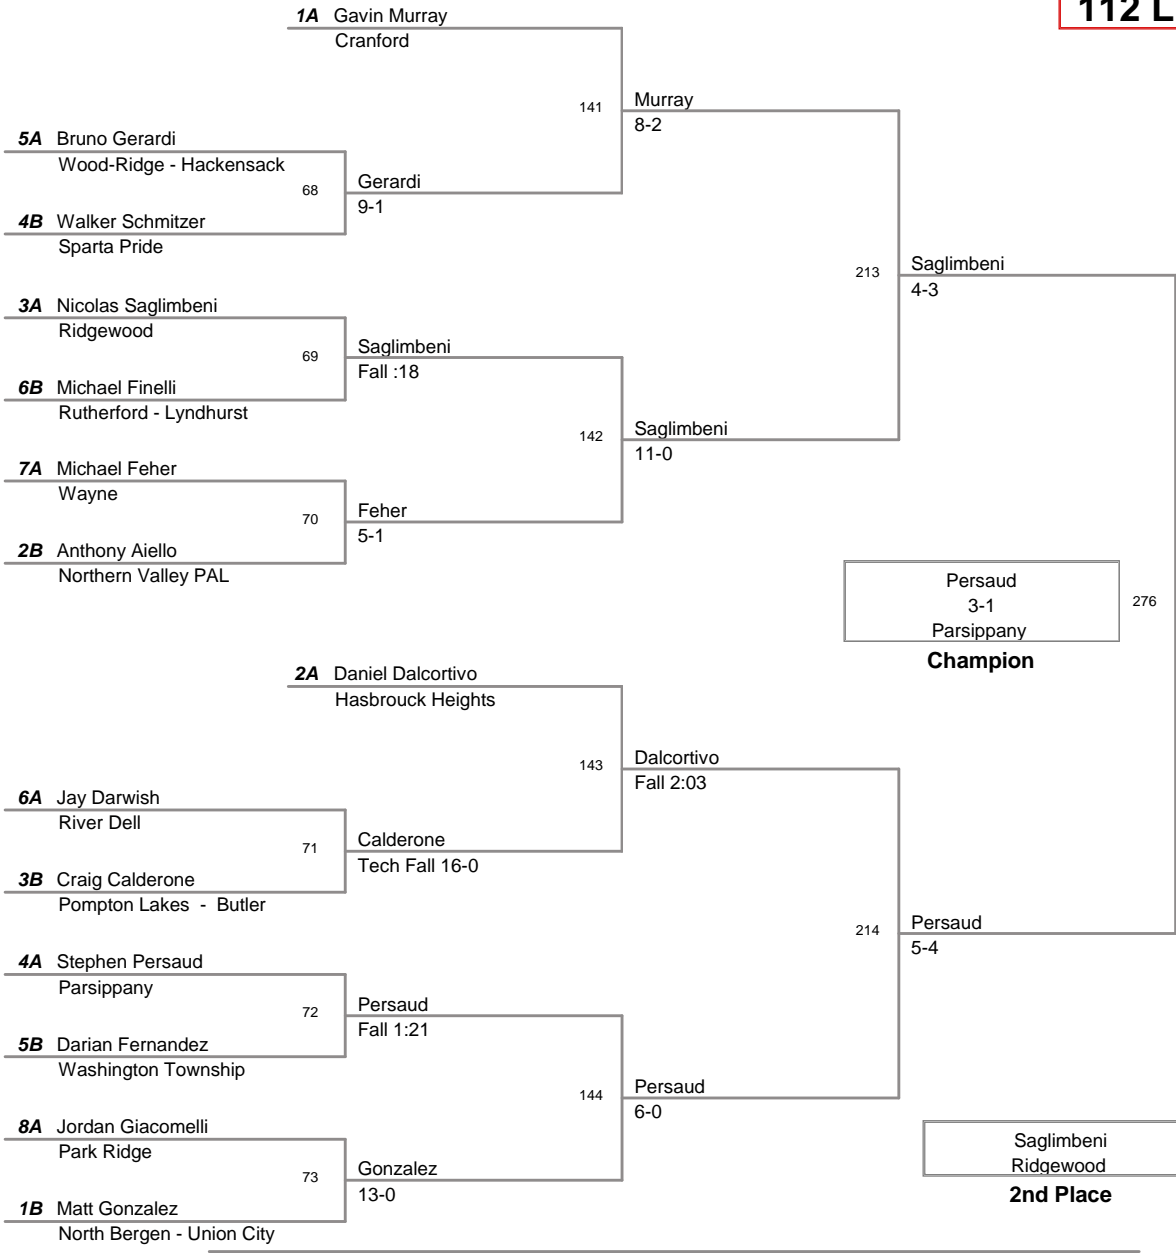

2011 PCYWL Tournament  
PCYWL Division

**95 Lbs**

2011 PCYWL Tournament  
PCYWL Division

**100 Lbs**

2011 PCYWL Tournament  
PCYWL Division

**105 Lbs**

2011 PCYWL Tournament  
PCYWL Division

**112 Lbs**