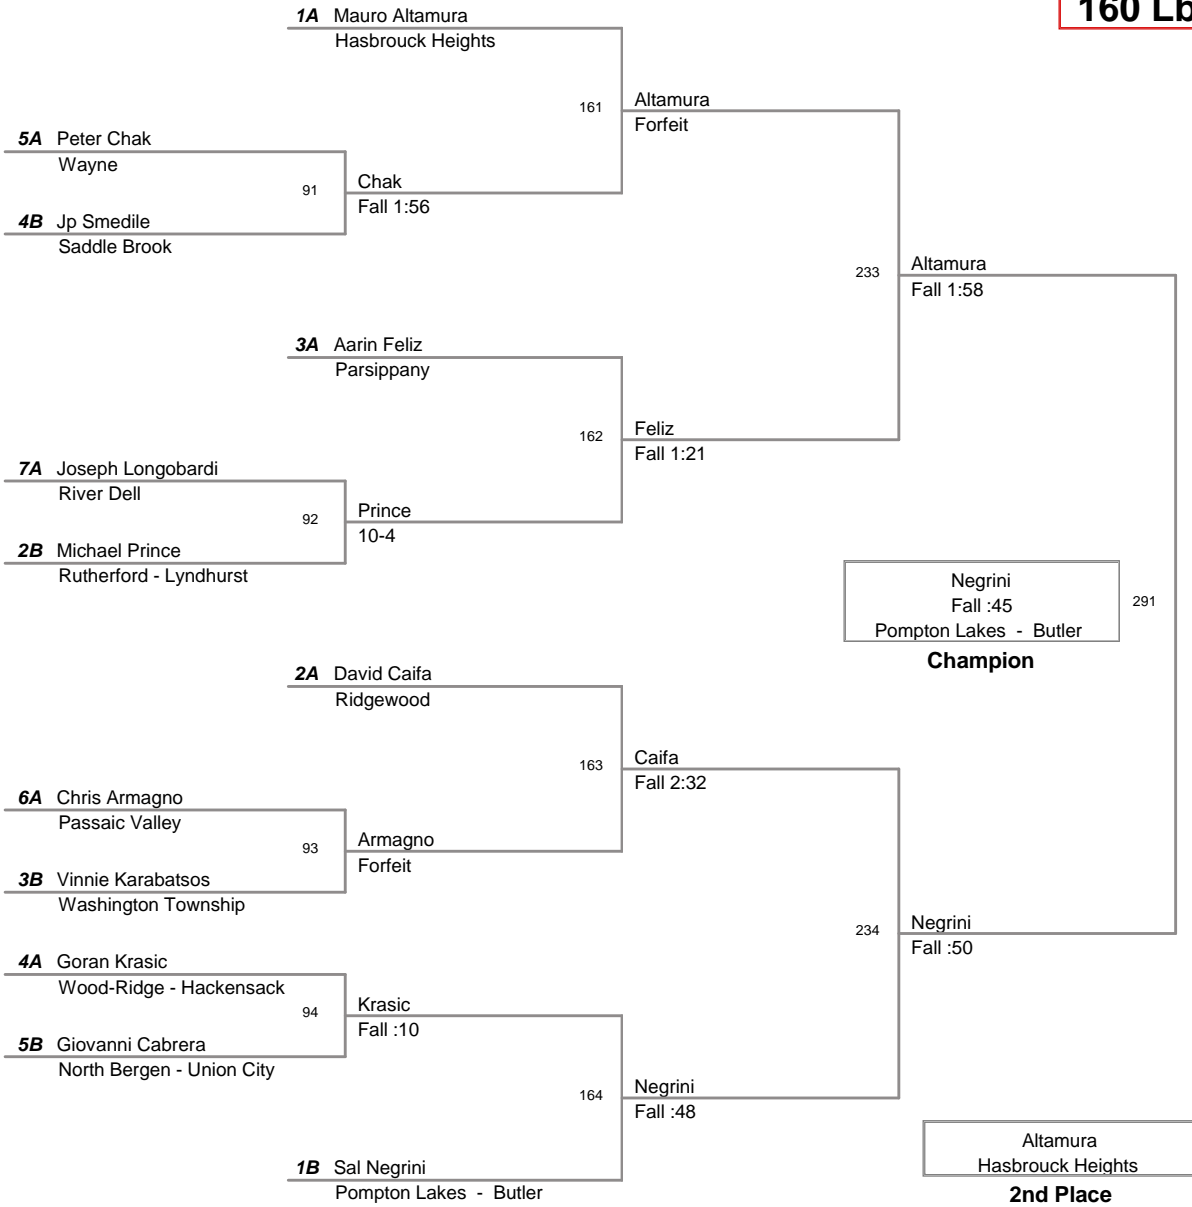

2011 PCYWL Tournament
PCYWL Division

160 Lbs