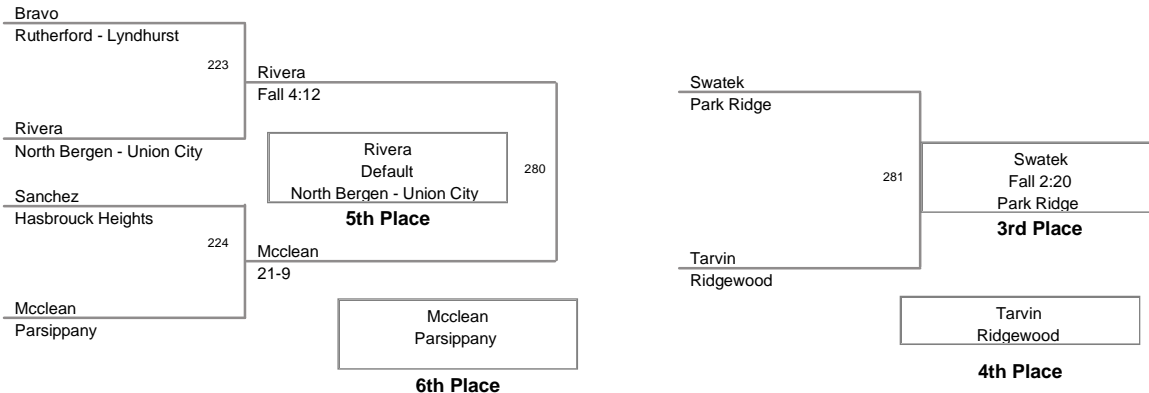

2011 PCYWL Tournament
PCYWL Division

126 Lbs