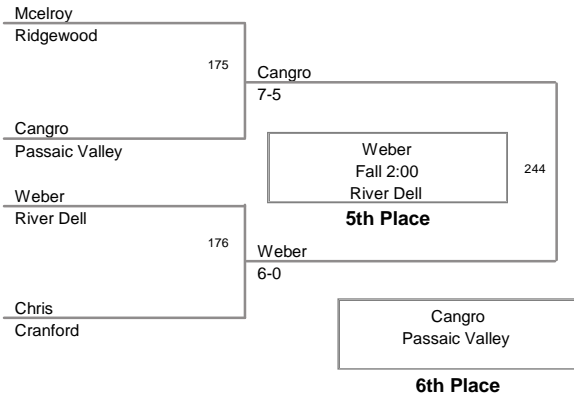

2011 PCYWL Tournament  
PCYWL Division

**55 Lbs**

2011 PCYWL Tournament  
PCYWL Division

**60 Lbs**

2011 PCYWL Tournament  
PCYWL Division

**65 Lbs**

2011 PCYWL Tournament  
PCYWL Division

**70 Lbs**

2011 PCYWL Tournament  
PCYWL Division

**75 Lbs**

2011 PCYWL Tournament  
PCYWL Division

**80 Lbs**

2011 PCYWL Tournament  
PCYWL Division

**85 Lbs**

2011 PCYWL Tournament  
PCYWL Division

**90 Lbs**